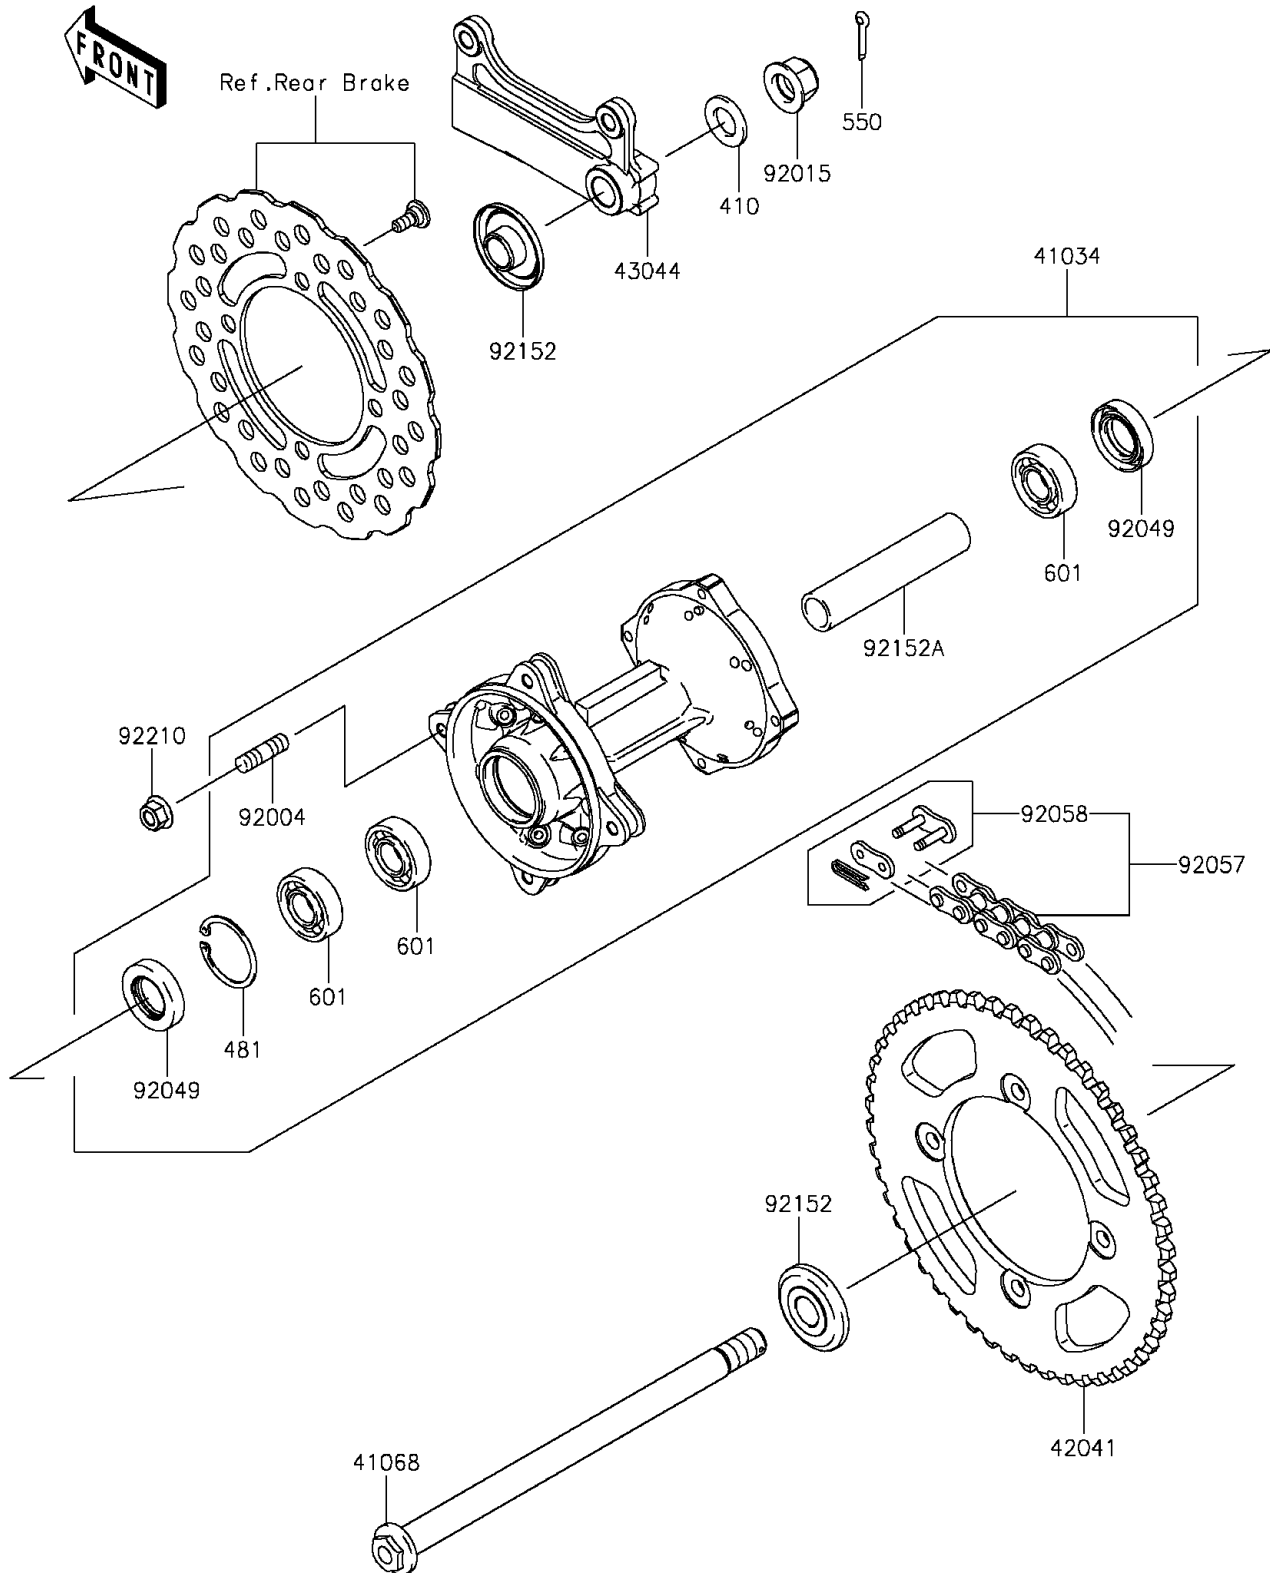

## 2012 KLX® 140L PARTS DIAGRAM

Rear Hub

F2240

## 2012 KLX® 140L PARTS LIST

Rear Hub

ITEM NAME	PART NUMBER	QUANTITY
WASHER-PLAIN-SMALL,14MM (Ref # 410)	410AA1400	1
CIRCLIP-TYPE-C,35MM (Ref # 481)	481J3500	1
PIN-COTTER,2.5X20 (Ref # 550)	550AA2520	1
BEARING-BALL (Ref # 601)	601B6202UU	1
DRUM-ASSY,REAR BRAKE (Ref # 41034)	41034-0056	1
AXLE,RR,238MM (Ref # 41068)	41068-0085	1
SPROCKET-HUB,51T (Ref # 42041)	42041-0056	1
HOLDER-COMP-CALIPER (Ref # 43044)	43044-1122	1
STUD,8X16 (Ref # 92004)	92004-1183	1
NUT,FLANGED,14MM (Ref # 92015)	92015-1401	1
SEAL-OIL (Ref # 92049)	92049-0114	1
CHAIN,DRIVE,DID428HX126L (Ref # 92057)	92057-0153	1
JOINT-CHAIN,DRIVE (Ref # 92058)	92058-0016	1
COLLAR,RR AXLE,L=12.5 (Ref # 92152)	92152-0651	1
COLLAR,RR BRAKE DRUM,L=95 (Ref # 92152A)	92152-1090	1
NUT,FLANGED,LOCK,8MM (Ref # 92210)	92210-0159	1