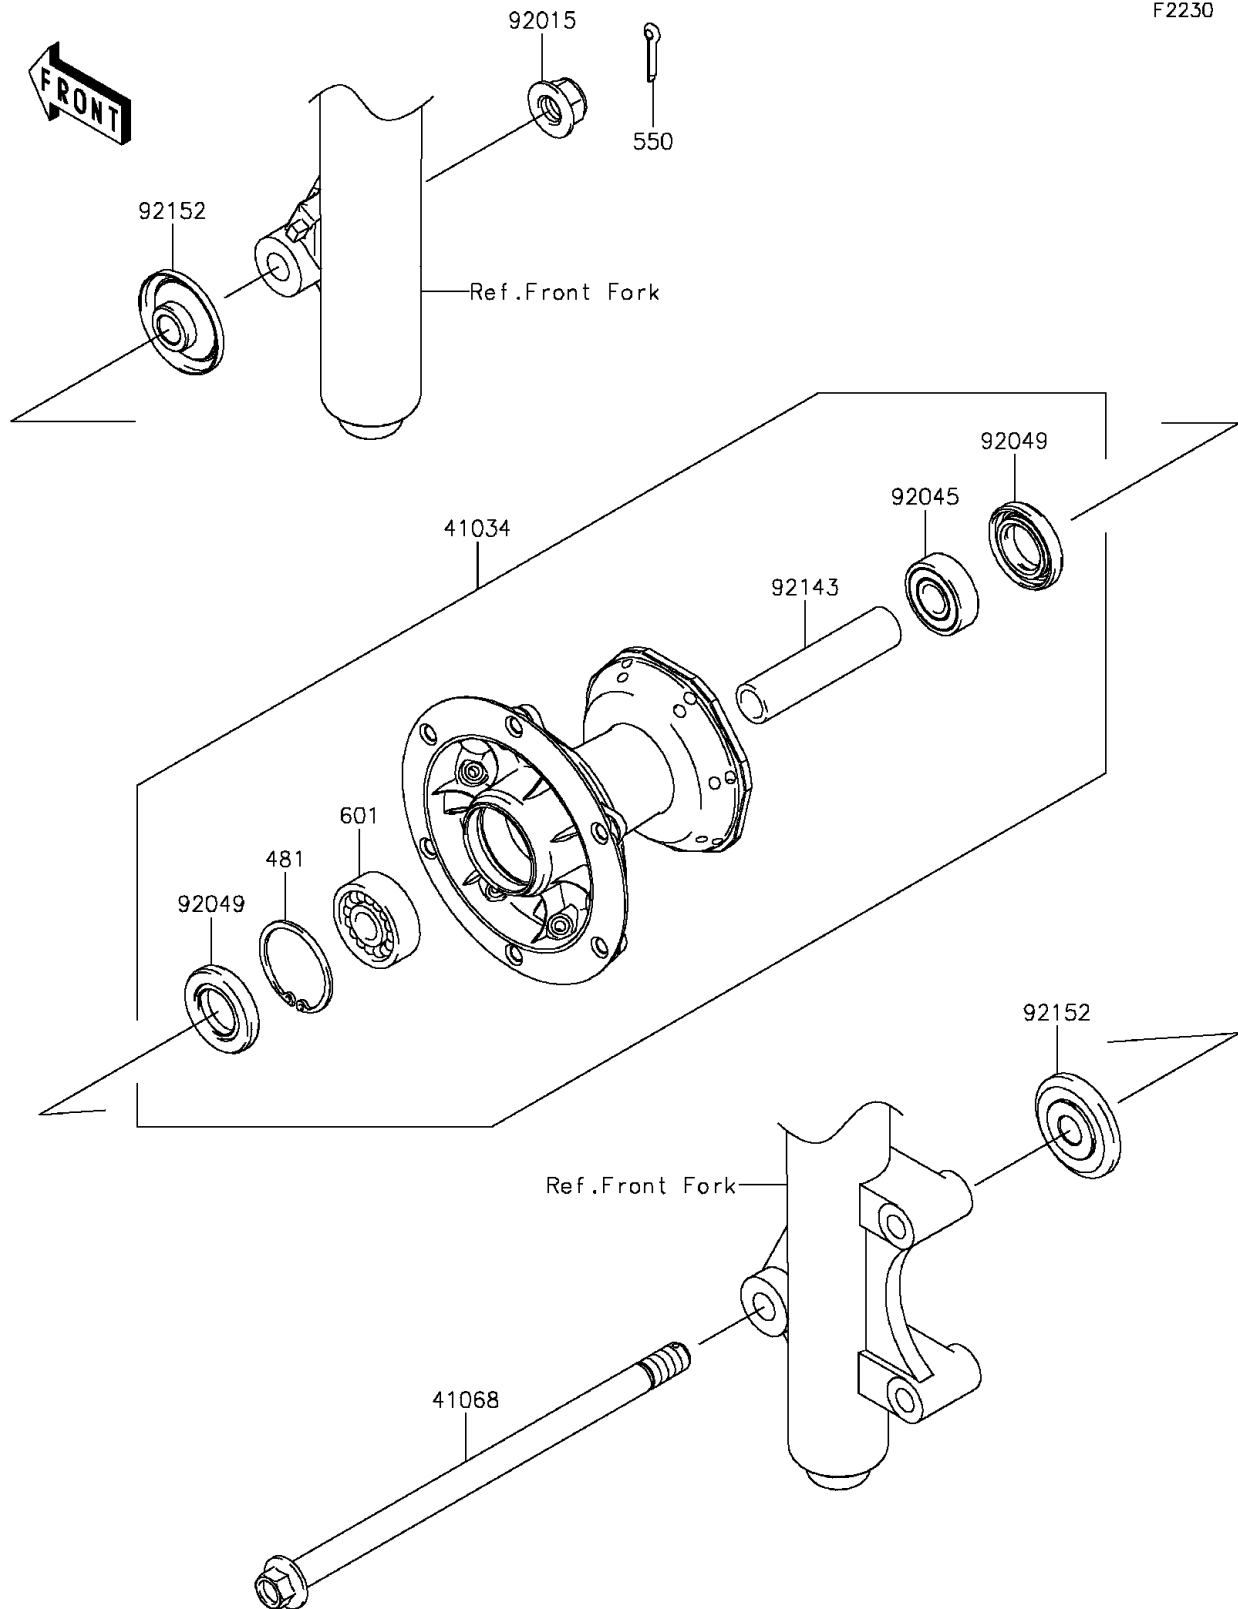

## 2014 KLX® 140L PARTS DIAGRAM

Front Hub

F2230

## 2014 KLX® 140L PARTS LIST

Front Hub

ITEM NAME	PART NUMBER	QUANTITY
CIRCLIP-TYPE-C,37MM (Ref # 481)	481J3700	1
PIN-COTTER,2.5X20 (Ref # 550)	550AA2520	1
BEARING-BALL,#6201UUC3 (Ref # 601)	601B6301UU	1
DRUM-ASSY,FRONT BRAKE (Ref # 41034)	41034-0055	1
AXLE,FR (Ref # 41068)	41068-1333	1
NUT,LOCK,FLANGED,12MM (Ref # 92015)	92015-1433	1
BEARING-BALL,TMB201LLUC3/2A (Ref # 92045)	92045-1062	1
SEAL-OIL (Ref # 92049)	92049-0113	1
COLLAR,FR BRAKE DRUM,L=76 (Ref # 92143)	92143-1935	1
COLLAR,FR AXLE,L=12 (Ref # 92152)	92152-0653	1