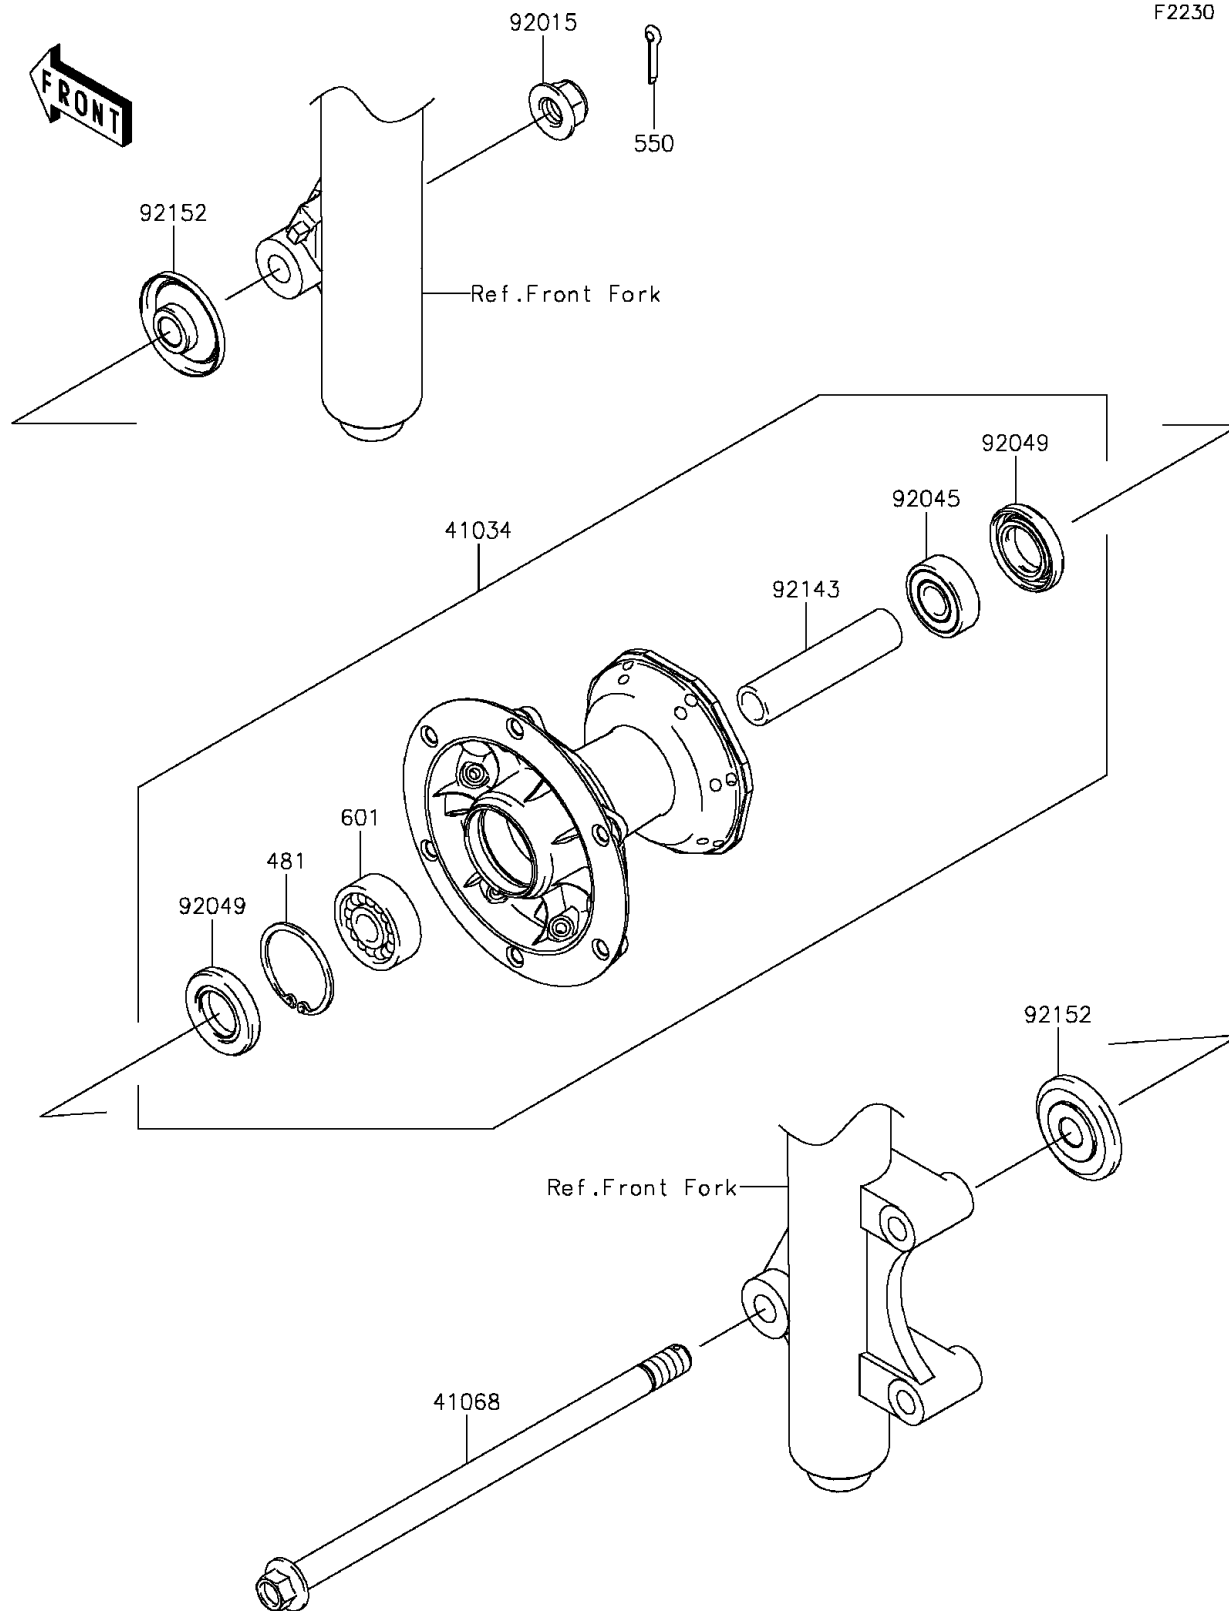

## 2012 KLX® 140L PARTS DIAGRAM

Front Hub

F2230

## 2012 KLX® 140L PARTS LIST

Front Hub

ITEM NAME	PART NUMBER	QUANTITY
CIRCLIP-TYPE-C,37MM (Ref # 481)	481J3700	1
PIN-COTTER,2.5X20 (Ref # 550)	550AA2520	1
BEARING-BALL,#6201UUC3 (Ref # 601)	601B6301UU	1
DRUM-ASSY,FRONT BRAKE (Ref # 41034)	41034-0055	1
AXLE,FR (Ref # 41068)	41068-1333	1
NUT,LOCK,FLANGED,12MM (Ref # 92015)	92015-1433	1
BEARING-BALL,TMB201LLUC3/2A (Ref # 92045)	92045-1062	1
SEAL-OIL (Ref # 92049)	92049-0113	1
COLLAR,FR BRAKE DRUM,L=76 (Ref # 92143)	92143-1935	1
COLLAR,FR AXLE,L=12 (Ref # 92152)	92152-0653	1