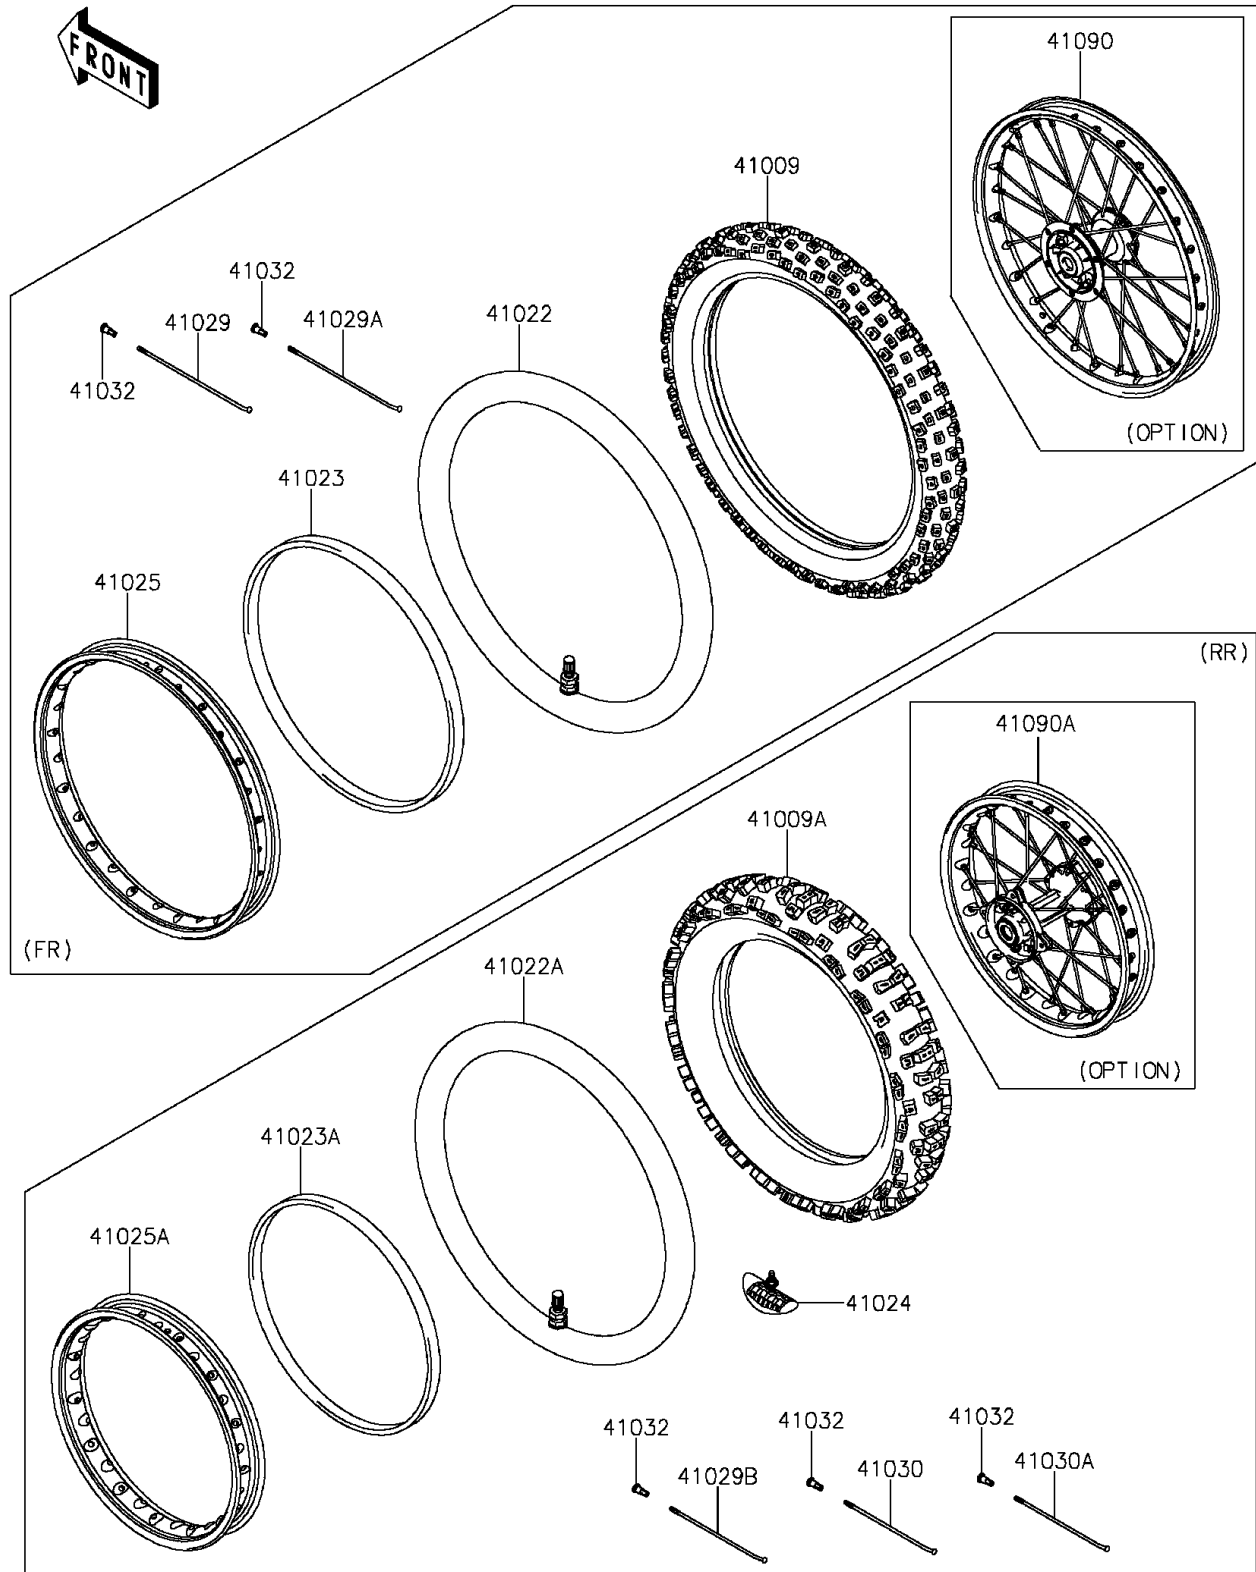

## 2014 KLX® 140L PARTS DIAGRAM

Wheels/Tires

F2210

## 2014 KLX® 140L PARTS LIST

Wheels/Tires

ITEM NAME	PART NUMBER	QUANTITY
TIRE,FR,70/100-19 42M,IX05H (Ref # 41009)	41009-0169	1
TIRE,RR,90/100-16 52M,IX05H (Ref # 41009A)	41009-0170	1
TUBE-TIRE,FR,70/100-19 (Ref # 41022)	41022-0029	1
TUBE-TIRE,RR,90/100-16 (Ref # 41022A)	41022-0030	1
BAND-RIM,FR,70/100-19 (Ref # 41023)	41023-0013	1
BAND-RIM,RR,90/100-16 (Ref # 41023A)	41023-0014	1
STOPPER-RIM,1.85-M(DUNLOP) (Ref # 41024)	41024-011	1
RIM,FR,1.40X19,SILVER (Ref # 41025)	41025-0098-WA	1
RIM,RR,1.85X16,SILVER (Ref # 41025A)	41025-0099-WA	1
SPOKE-INNER,FR,RH,211MMX165D (Ref # 41029)	41029-0044	1
SPOKE-INNER,FR,LH,207MMX165D (Ref # 41029A)	41029-0045	1
SPOKE-INNER,RR,RR,179MMX170D (Ref # 41029B)	41029-0046	1
SPOKE-OUTER,RR,RH,171MMX170D (Ref # 41030)	41030-0015	1
SPOKE-OUTER,RR,LH,175MMX170D (Ref # 41030A)	41030-0016	1
NIPPLE-SPOKE (Ref # 41032)	41032-0010	1
WHEEL,FR,1.40X19,SILVER (Ref # 41090)	41090-0054-WA	1
WHEEL,RR,1.85X16,SILVER (Ref # 41090A)	41090-0056-WA	1