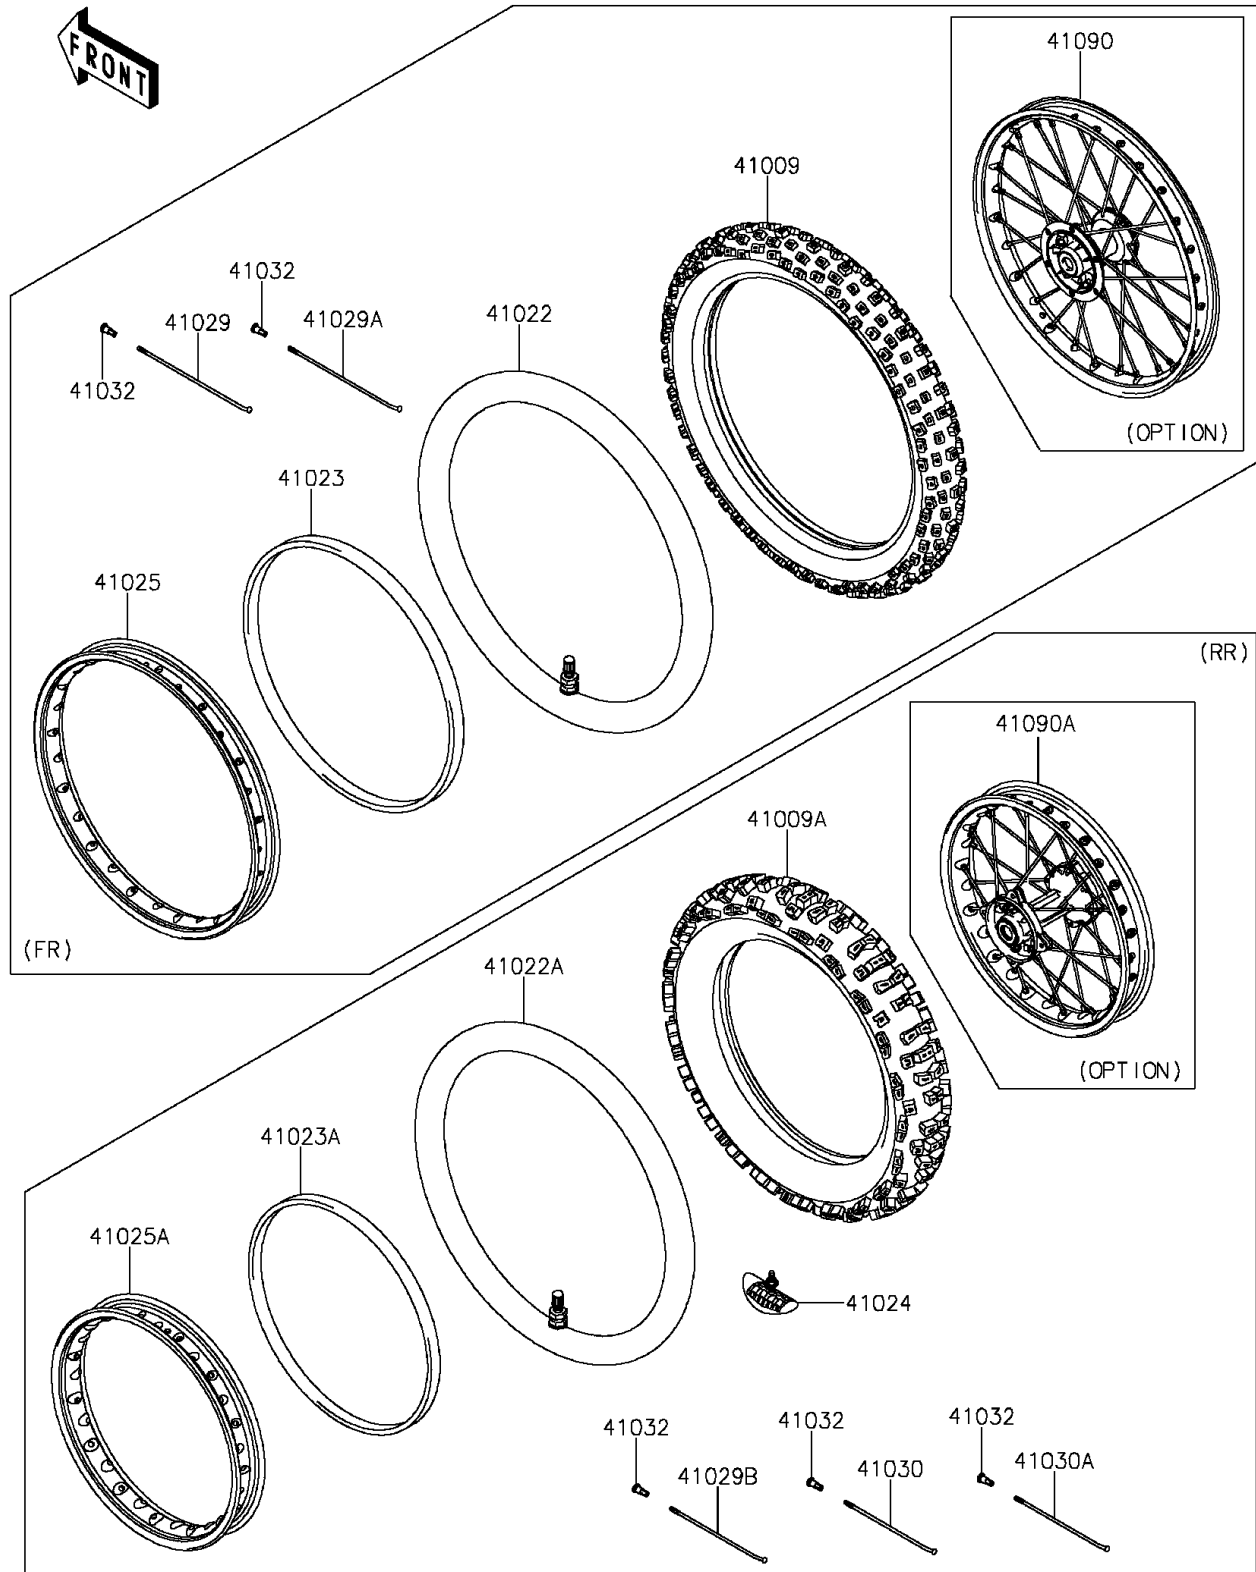

2012 KLX®140L PARTS DIAGRAM

Wheels/Tires

F2210

2012 KLX®140L PARTS LIST

Wheels/Tires

ITEM NAME	PART NUMBER	QUANTITY
TIRE,FR,70/100-19 42M,IX05H (Ref # 41009)	41009-0169	1
TIRE,RR,90/100-16 52M,IX05H (Ref # 41009A)	41009-0170	1
TUBE-TIRE,FR,70/100-19 (Ref # 41022)	41022-0029	1
TUBE-TIRE,RR,90/100-16 (Ref # 41022A)	41022-0030	1
BAND-RIM,FR,70/100-19 (Ref # 41023)	41023-0013	1
BAND-RIM,RR,90/100-16 (Ref # 41023A)	41023-0014	1
STOPPER-RIM,1.85-M(DUNLOP) (Ref # 41024)	41024-011	1
RIM,FR,1.40X19,SILVER (Ref # 41025)	41025-0098-WA	1
RIM,RR,1.85X16,SILVER (Ref # 41025A)	41025-0099-WA	1
SPOKE-INNER,FR,RH,211MMX165D (Ref # 41029)	41029-0044	1
SPOKE-INNER,FR,LH,207MMX165D (Ref # 41029A)	41029-0045	1
SPOKE-INNER,RR,RR,179MMX170D (Ref # 41029B)	41029-0046	1
SPOKE-OUTER,RR,RH,171MMX170D (Ref # 41030)	41030-0015	1
SPOKE-OUTER,RR,LH,175MMX170D (Ref # 41030A)	41030-0016	1
NIPPLE-SPOKE (Ref # 41032)	41032-0010	1
WHEEL,FR,1.40X19,SILVER (Ref # 41090)	41090-0054-WA	1
WHEEL,RR,1.85X16,SILVER (Ref # 41090A)	41090-0056-WA	1