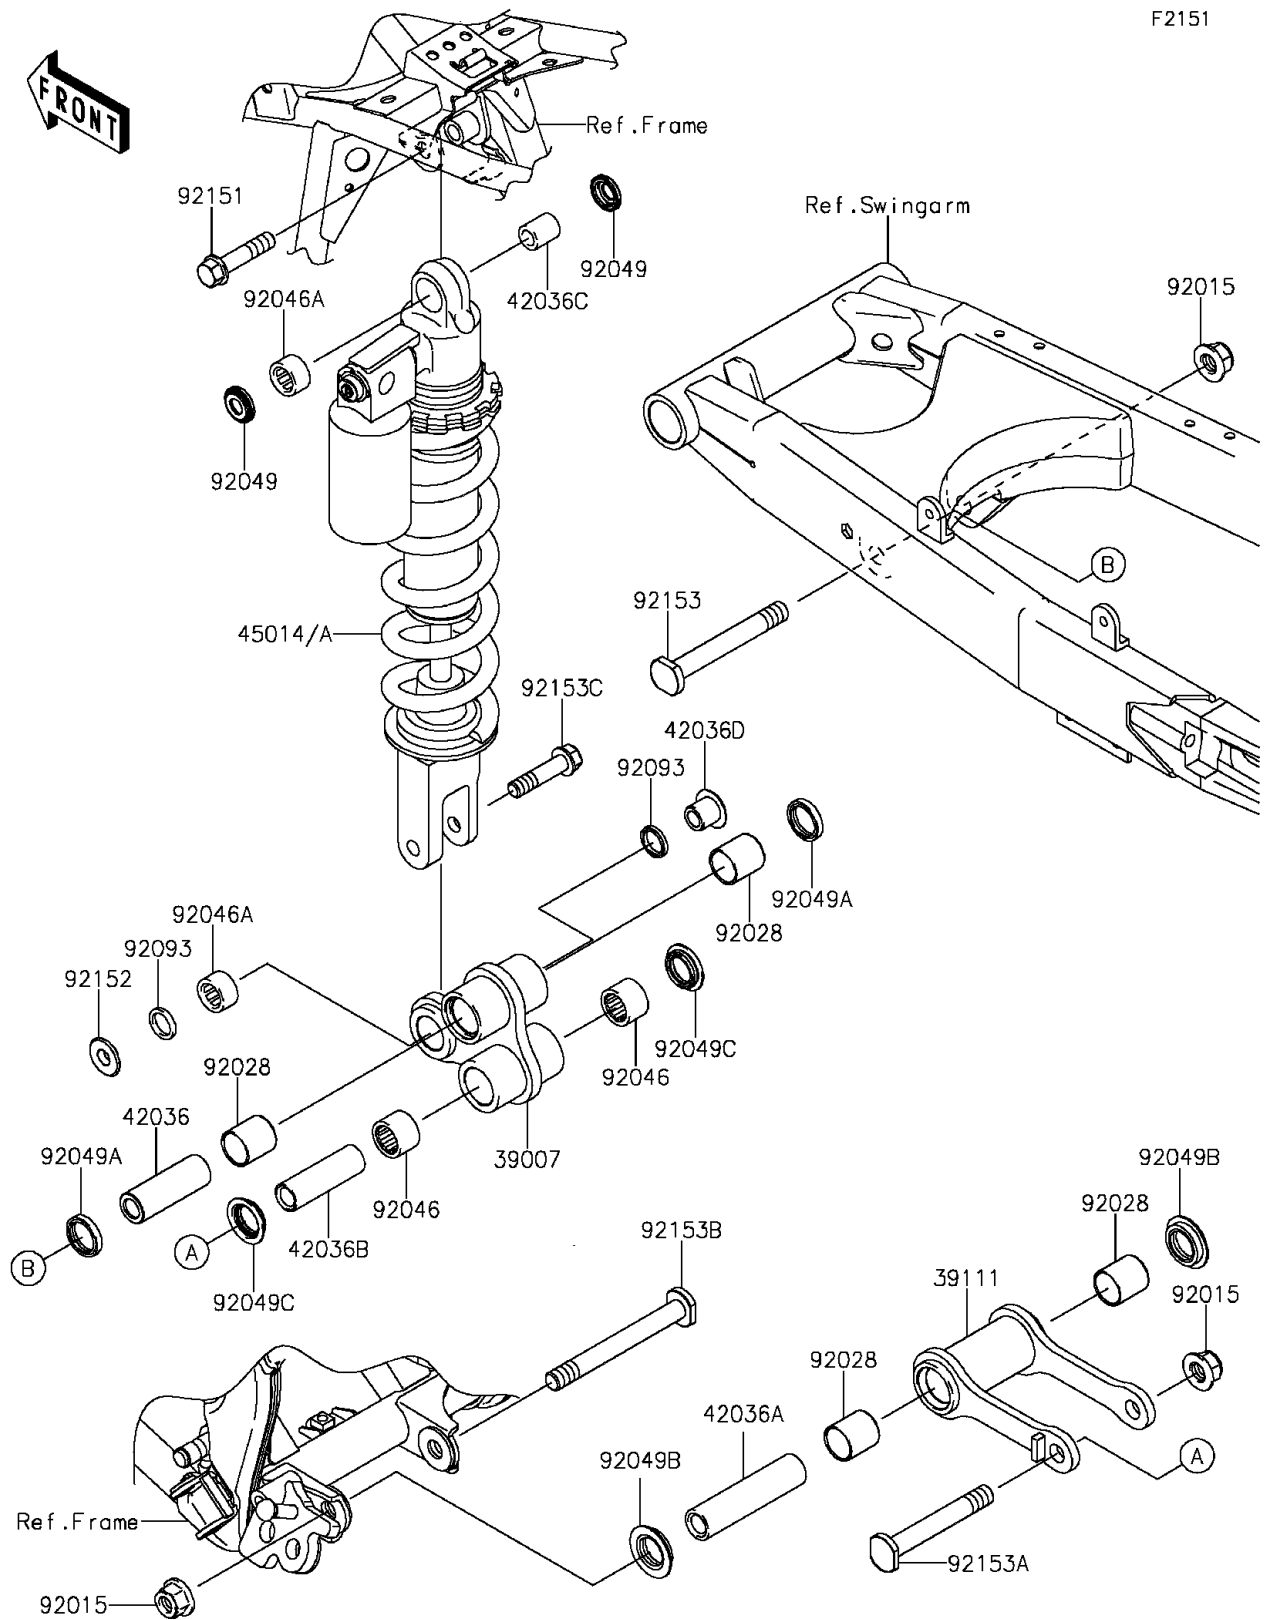

## 2014 KLX® 140L PARTS DIAGRAM

Suspension/Shock Absorber

F2151

## 2014 KLX® 140L PARTS LIST

Suspension/Shock Absorber

ITEM NAME	PART NUMBER	QUANTITY
ARM-SUSP,UNI TRAK,P.SILVER (Ref # 39007)	39007-0141-458	1
ROD-TIE,SUSPENSION,P.SILVER (Ref # 39111)	39111-0062-458	1
SLEEVE,12.1X20X58 (Ref # 42036)	42036-0046	1
SLEEVE,12.1X20X82.6 (Ref # 42036A)	42036-0047	1
SLEEVE,12.1X18X58 (Ref # 42036B)	42036-0058	1
SLEEVE,10X16X19 (Ref # 42036C)	42036-1248	1
SLEEVE (Ref # 42036D)	42036-1351	1
SHOCKABSORBER,P.SILVER (Ref # 45014)	45014-0186-458	1
NUT,LOCK,FLANGED,12MM (Ref # 92015)	92015-1433	1
BUSHING (Ref # 92028)	92028-1598	1
BEARING-NEEDLE,18BM2416 (Ref # 92046)	92046-1144	1
BEARING-NEEDLE,16BM2212 (Ref # 92046A)	92046-1192	1
SEAL-OIL (Ref # 92049)	92049-0069	1
SEAL-OIL (Ref # 92049A)	92049-0112	1
SEAL-OIL,ARM (Ref # 92049B)	92049-1109	1
SEAL-OIL (Ref # 92049C)	92049-1328	1
SEAL (Ref # 92093)	92093-0139	1
BOLT,FLANGED,10X45 (Ref # 92151)	92151-1413	1
COLLAR (Ref # 92152)	92152-1139	1
BOLT,12X95 (Ref # 92153)	92153-1827	1
BOLT,12X85 (Ref # 92153A)	92153-1828	1
BOLT,12X108 (Ref # 92153B)	92153-1829	1
BOLT,FLANGED,10X42 (Ref # 92153C)	92153-1957	1