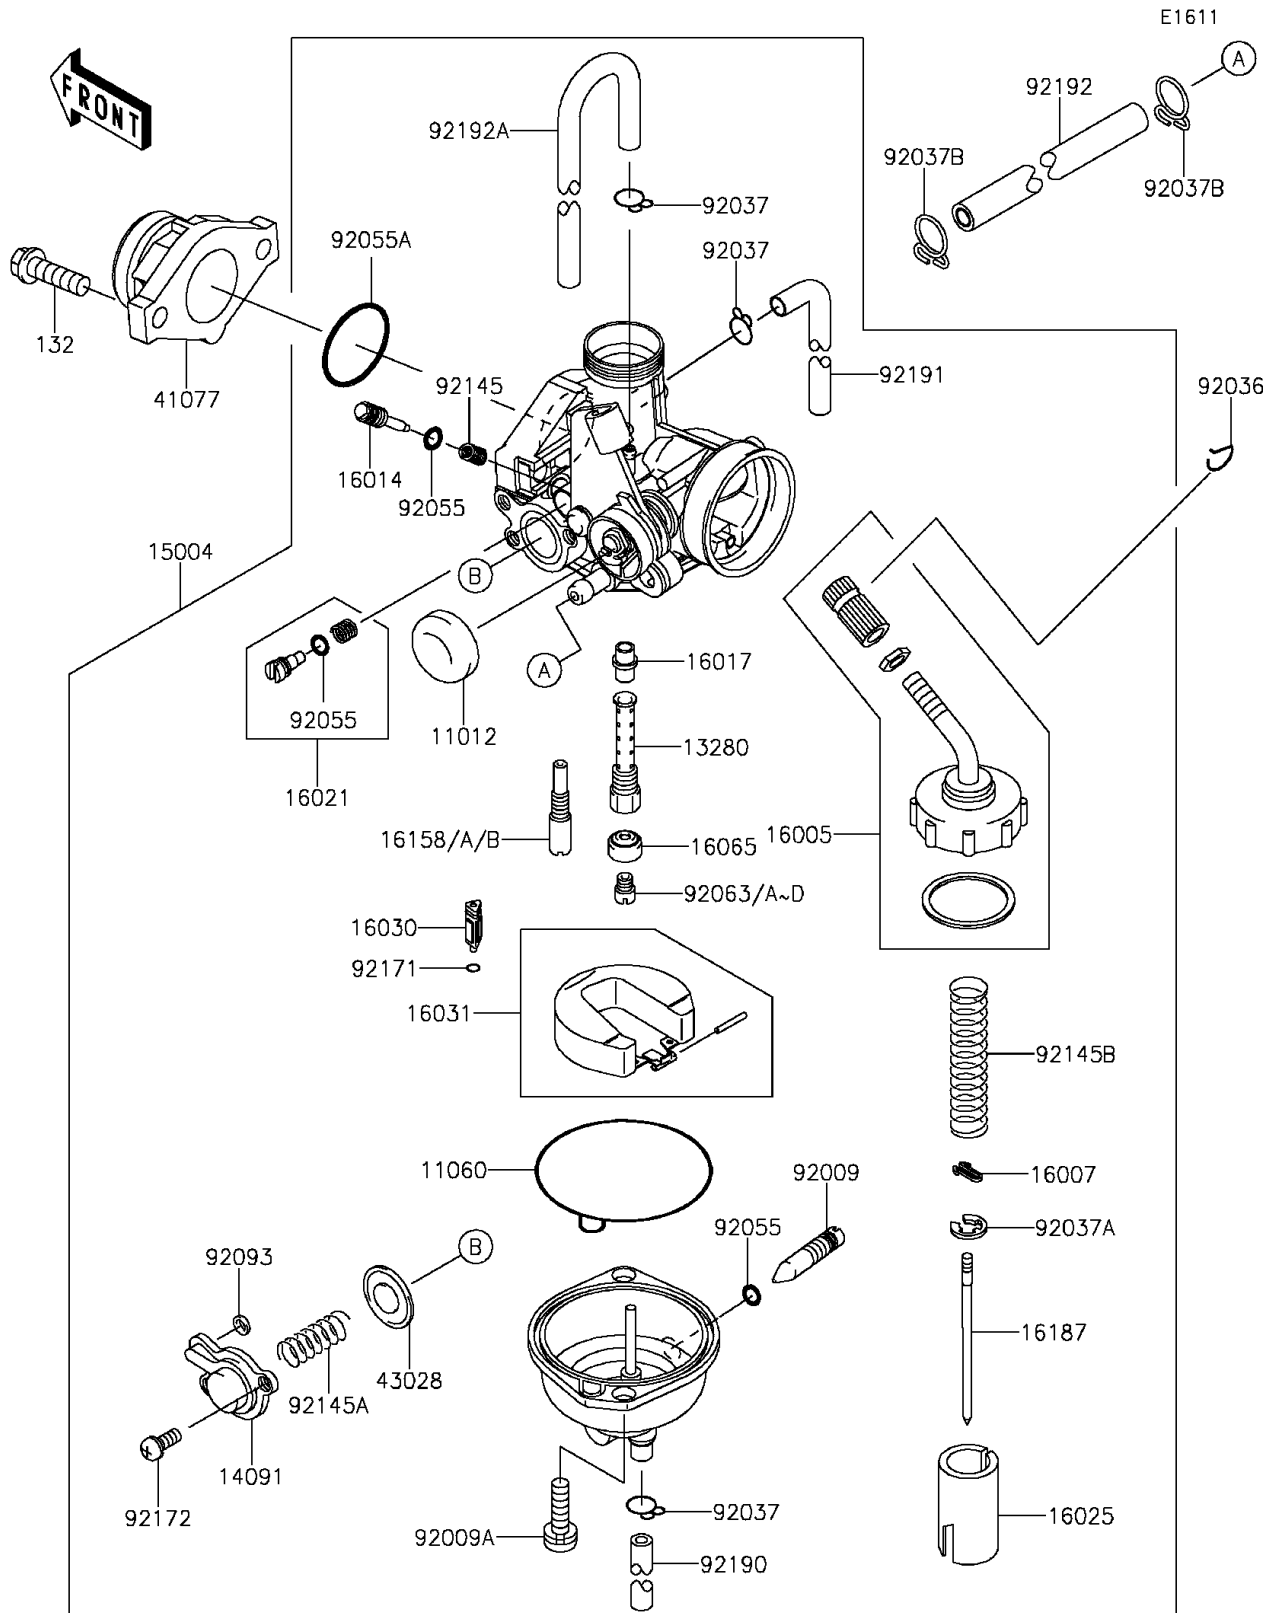

## 2014 KLX® 140L PARTS DIAGRAM

Carburetor

## 2014 KLX® 140L PARTS LIST

Carburetor

| ITEM NAME                           | PART NUMBER | QUANTITY |
|-------------------------------------|-------------|----------|
| JET-MAIN,#92 (Ref # 92063A)         | 92063-0014  | 1        |
| JET-MAIN,#95 (Ref # 92063B)         | 92063-0015  | 1        |
| JET-MAIN,#98 (Ref # 92063C)         | 92063-0016  | 1        |
| JET-MAIN,#100 (Ref # 92063D)        | 92063-0017  | 1        |
| SEAL,U-RING (Ref # 92093)           | 92093-1046  | 1        |
| BOLT-FLANGED-SMALL,6X20 (Ref # 132) | 132BC0620   | 1        |
| SPRING (Ref # 92145)                | 92145-0004  | 1        |
| SPRING (Ref # 92145A)               | 92145-0217  | 1        |
| SPRING (Ref # 92145B)               | 92145-0610  | 1        |
| CLAMP (Ref # 92171)                 | 92171-1837  | 1        |
| SCREW (Ref # 92172)                 | 92172-0165  | 1        |
| TUBE,3.5X6.5X240 (Ref # 92190)      | 92190-1218  | 1        |
| TUBE,3.5X6.5X298 (Ref # 92191)      | 92191-1142  | 1        |
| TUBE,5X10X150 (Ref # 92192)         | 92192-0477  | 1        |
| TUBE,3.5X6.5X18/320 (Ref # 92192A)  | 92192-0690  | 1        |