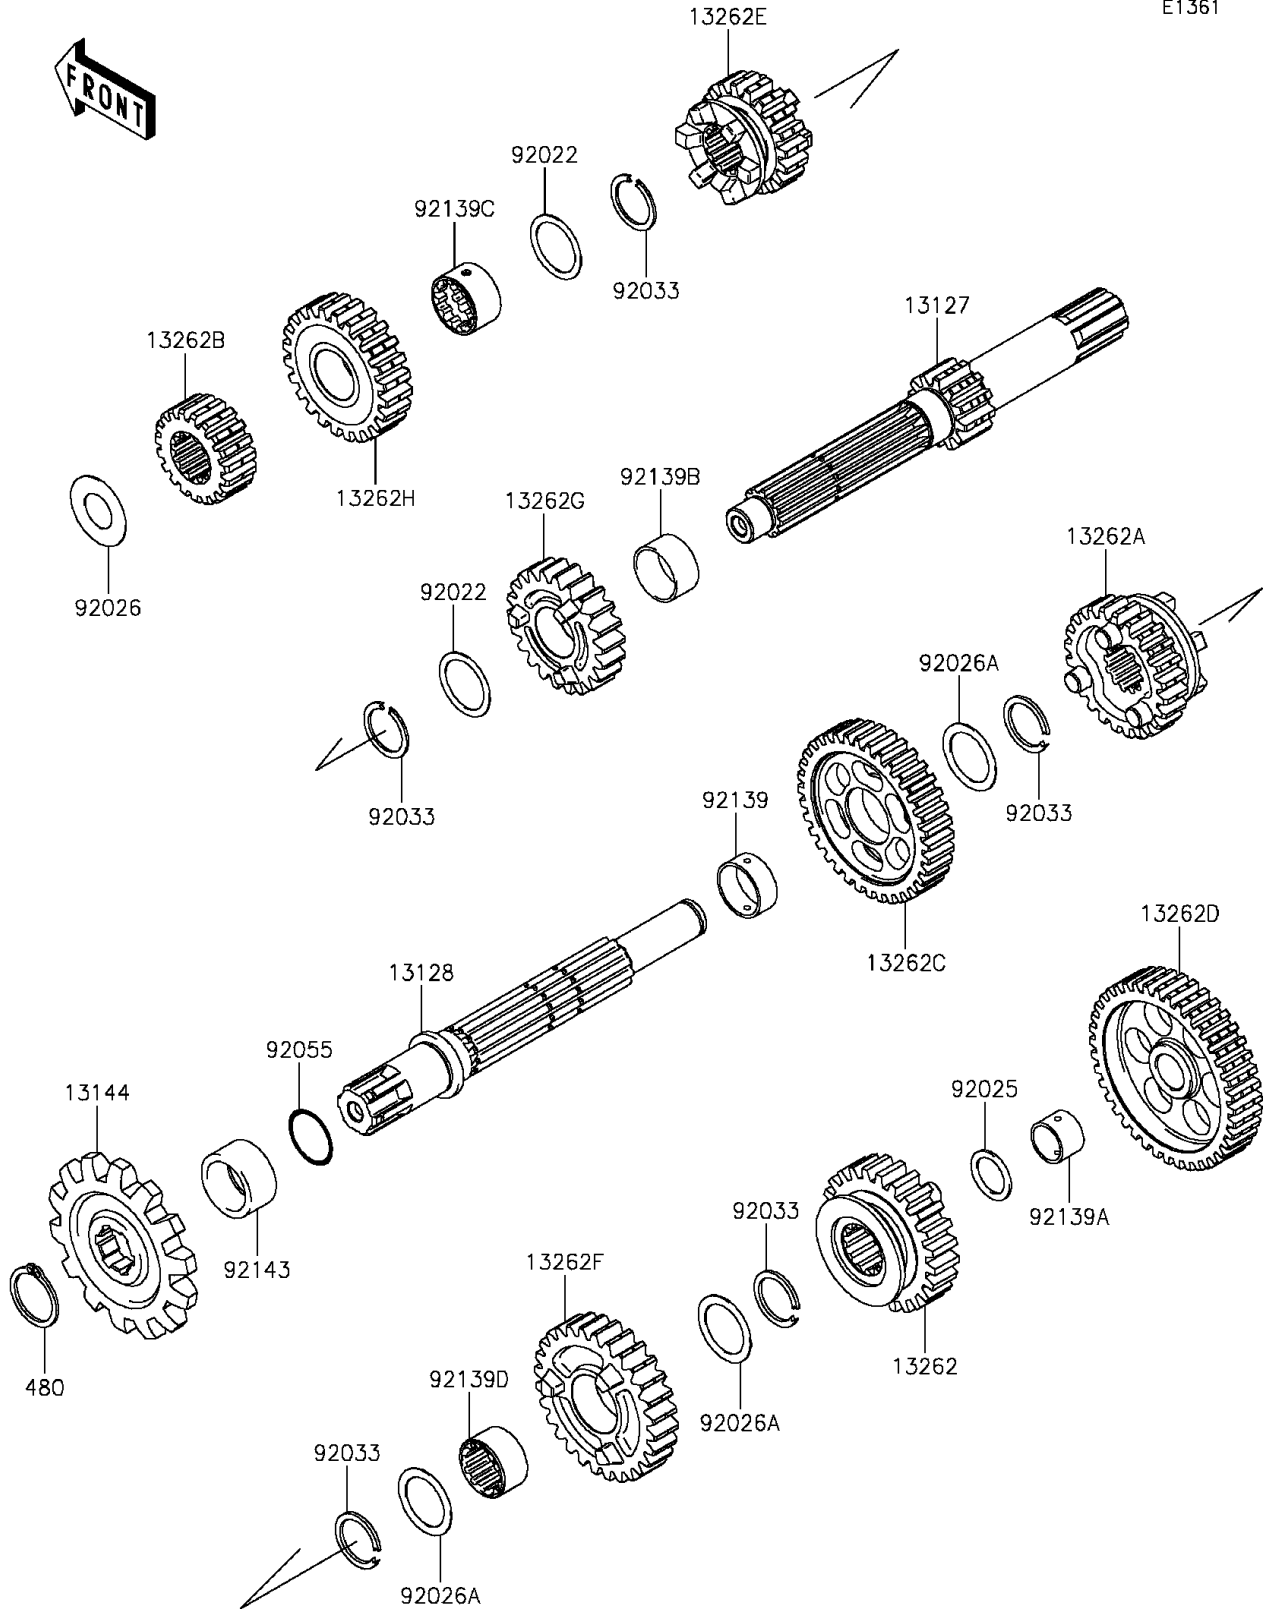

## 2014 KLX® 140L PARTS DIAGRAM

Transmission

E1361

## 2014 KLX® 140L PARTS LIST

### Transmission

ITEM NAME	PART NUMBER	QUANTITY
CIRCLIP-TYPE-C,17MM (Ref # 480)	480J1700	1
SHAFT-TRANSMISSION INPUT,15T (Ref # 13127)	13127-0074	1
SHAFT-TRANSMISSION OUTPUT (Ref # 13128)	13128-0051	1
SPROCKET-OUTPUT,13T (Ref # 13144)	13144-0045	1
GEAR,OUTPUT 4TH,26T (Ref # 13262)	13262-0459	1
GEAR,OUTPUT 5TH,24T (Ref # 13262A)	13262-0502	1
GEAR,INPUT 2ND,19T (Ref # 13262B)	13262-0577	1
GEAR,OUTPUT 2ND,36T (Ref # 13262C)	13262-0578	1
GEAR,OUTPUT LOW,40T (Ref # 13262D)	13262-0579	1
GEAR,INPUT 3RD,19T (Ref # 13262E)	13262-0662	1
GEAR,OUTPUT 3RD,28T (Ref # 13262F)	13262-0738	1
GEAR,INPUT 4TH,22T (Ref # 13262G)	13262-0769	1
GEAR,INPUT 5TH,24T (Ref # 13262H)	13262-0770	1
WASHER,17.3X22X0.5 (Ref # 92022)	92022-1799	1
SHIM (Ref # 92025)	92025-1280	1
SPACER (Ref # 92026)	92026-0727	1
SPACER,17.2X23X0.5 (Ref # 92026A)	92026-1037	1
RING-SNAP,17MM (Ref # 92033)	92033-1060	1
RING-O,16.8X1.9 (Ref # 92055)	92055-0151	1
BUSHING (Ref # 92139)	92139-0001	1
BUSHING,12X14X9.4 (Ref # 92139A)	92139-0002	1
BUSHING,17X19X9.5 (Ref # 92139B)	92139-0282	1
BUSHING,14.5X17.25X11.0 (Ref # 92139C)	92139-0283	1
BUSHING (Ref # 92139D)	92139-0286	1
COLLAR,SPROCKET (Ref # 92143)	92143-1680	1