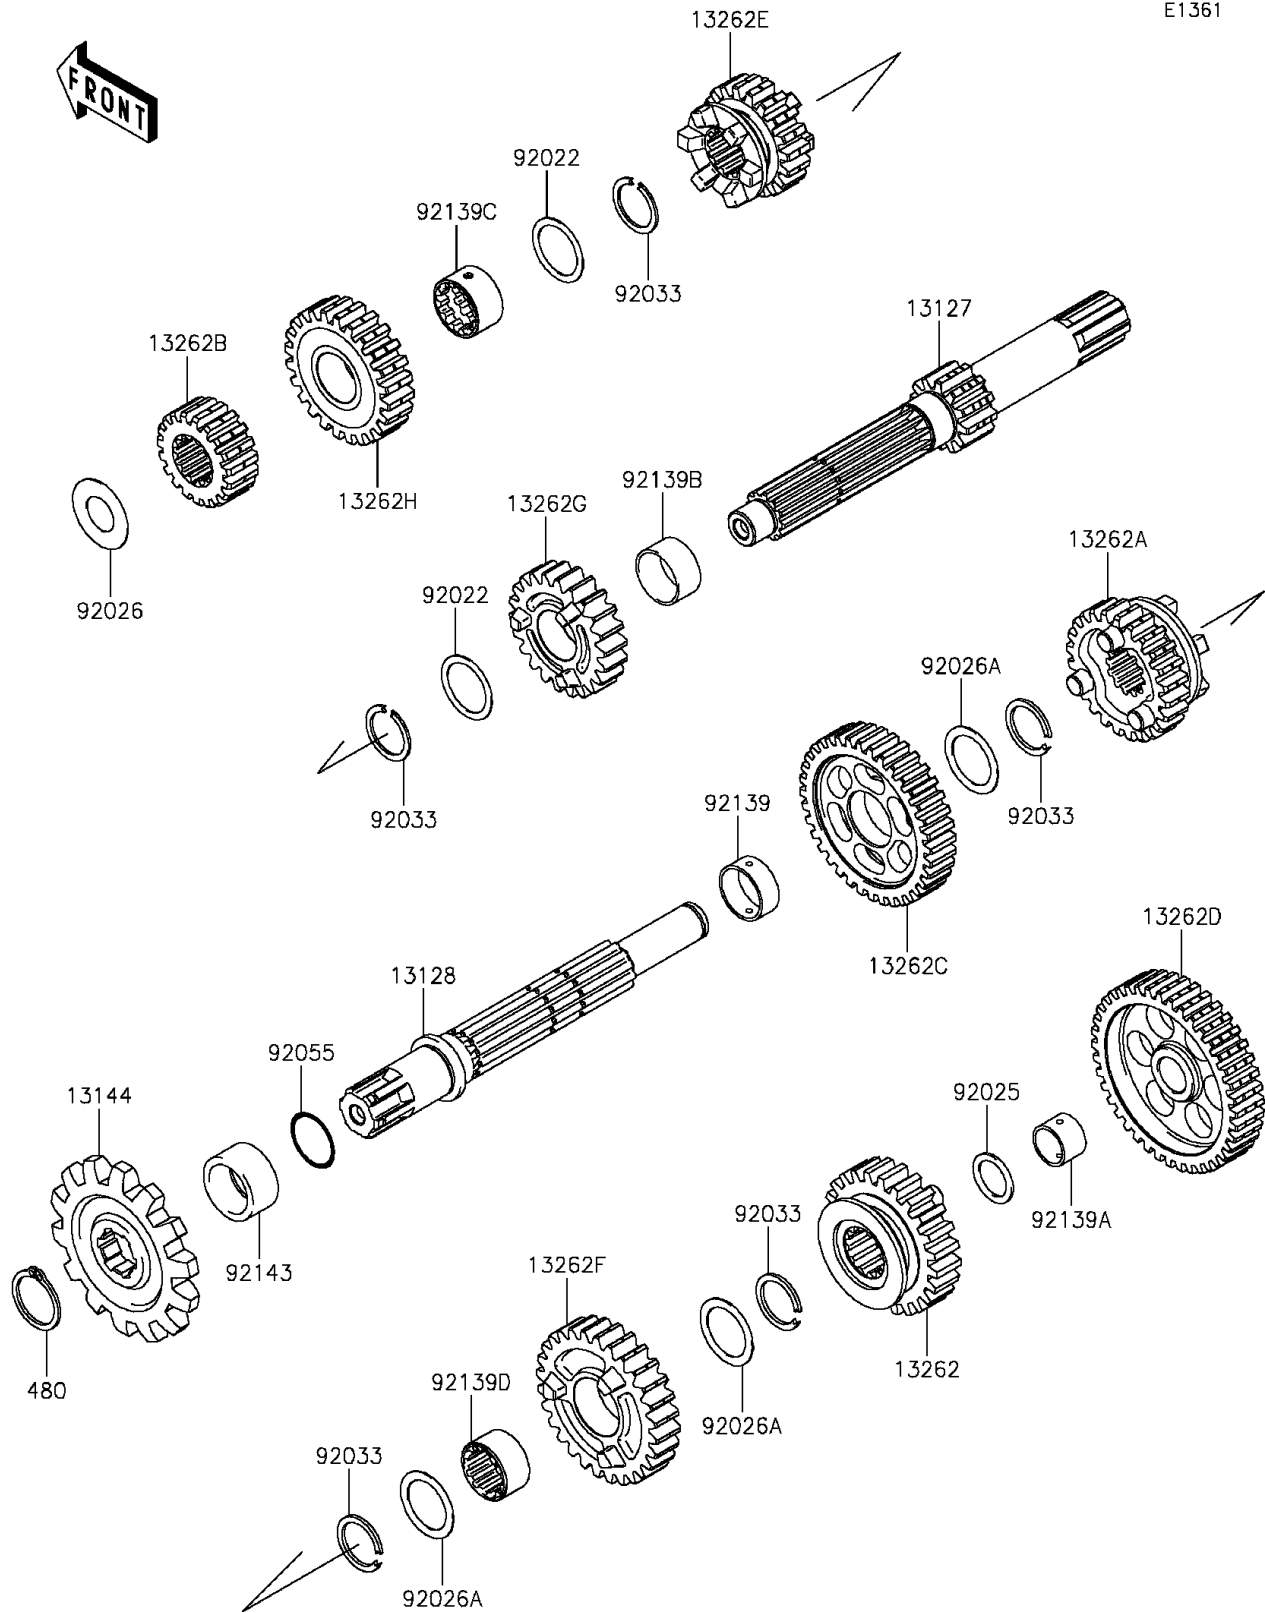

## 2012 KLX®140L PARTS DIAGRAM

Transmission

E1361

## 2012 KLX®140L PARTS LIST

### Transmission

ITEM NAME	PART NUMBER	QUANTITY
CIRCLIP-TYPE-C,17MM (Ref # 480)	480J1700	1
SHAFT-TRANSMISSION INPUT,15T (Ref # 13127)	13127-0074	1
SHAFT-TRANSMISSION OUTPUT (Ref # 13128)	13128-0051	1
SPROCKET-OUTPUT,13T (Ref # 13144)	13144-0045	1
GEAR,OUTPUT 4TH,26T (Ref # 13262)	13262-0459	1
GEAR,OUTPUT 5TH,24T (Ref # 13262A)	13262-0502	1
GEAR,INPUT 2ND,19T (Ref # 13262B)	13262-0577	1
GEAR,OUTPUT 2ND,36T (Ref # 13262C)	13262-0578	1
GEAR,OUTPUT LOW,40T (Ref # 13262D)	13262-0579	1
GEAR,INPUT 3RD,19T (Ref # 13262E)	13262-0662	1
GEAR,OUTPUT 3RD,28T (Ref # 13262F)	13262-0738	1
GEAR,INPUT 4TH,22T (Ref # 13262G)	13262-0769	1
GEAR,INPUT 5TH,24T (Ref # 13262H)	13262-0770	1
WASHER,17.3X22X0.5 (Ref # 92022)	92022-1799	1
SHIM (Ref # 92025)	92025-1280	1
SPACER (Ref # 92026)	92026-0727	1
SPACER,17.2X23X0.5 (Ref # 92026A)	92026-1037	1
RING-SNAP,17MM (Ref # 92033)	92033-1060	1
RING-O,16.8X1.9 (Ref # 92055)	92055-0151	1
BUSHING (Ref # 92139)	92139-0001	1
BUSHING,12X14X9.4 (Ref # 92139A)	92139-0002	1
BUSHING,17X19X9.5 (Ref # 92139B)	92139-0282	1
BUSHING,14.5X17.25X11.0 (Ref # 92139C)	92139-0283	1
BUSHING (Ref # 92139D)	92139-0286	1
COLLAR,SPROCKET (Ref # 92143)	92143-1680	1