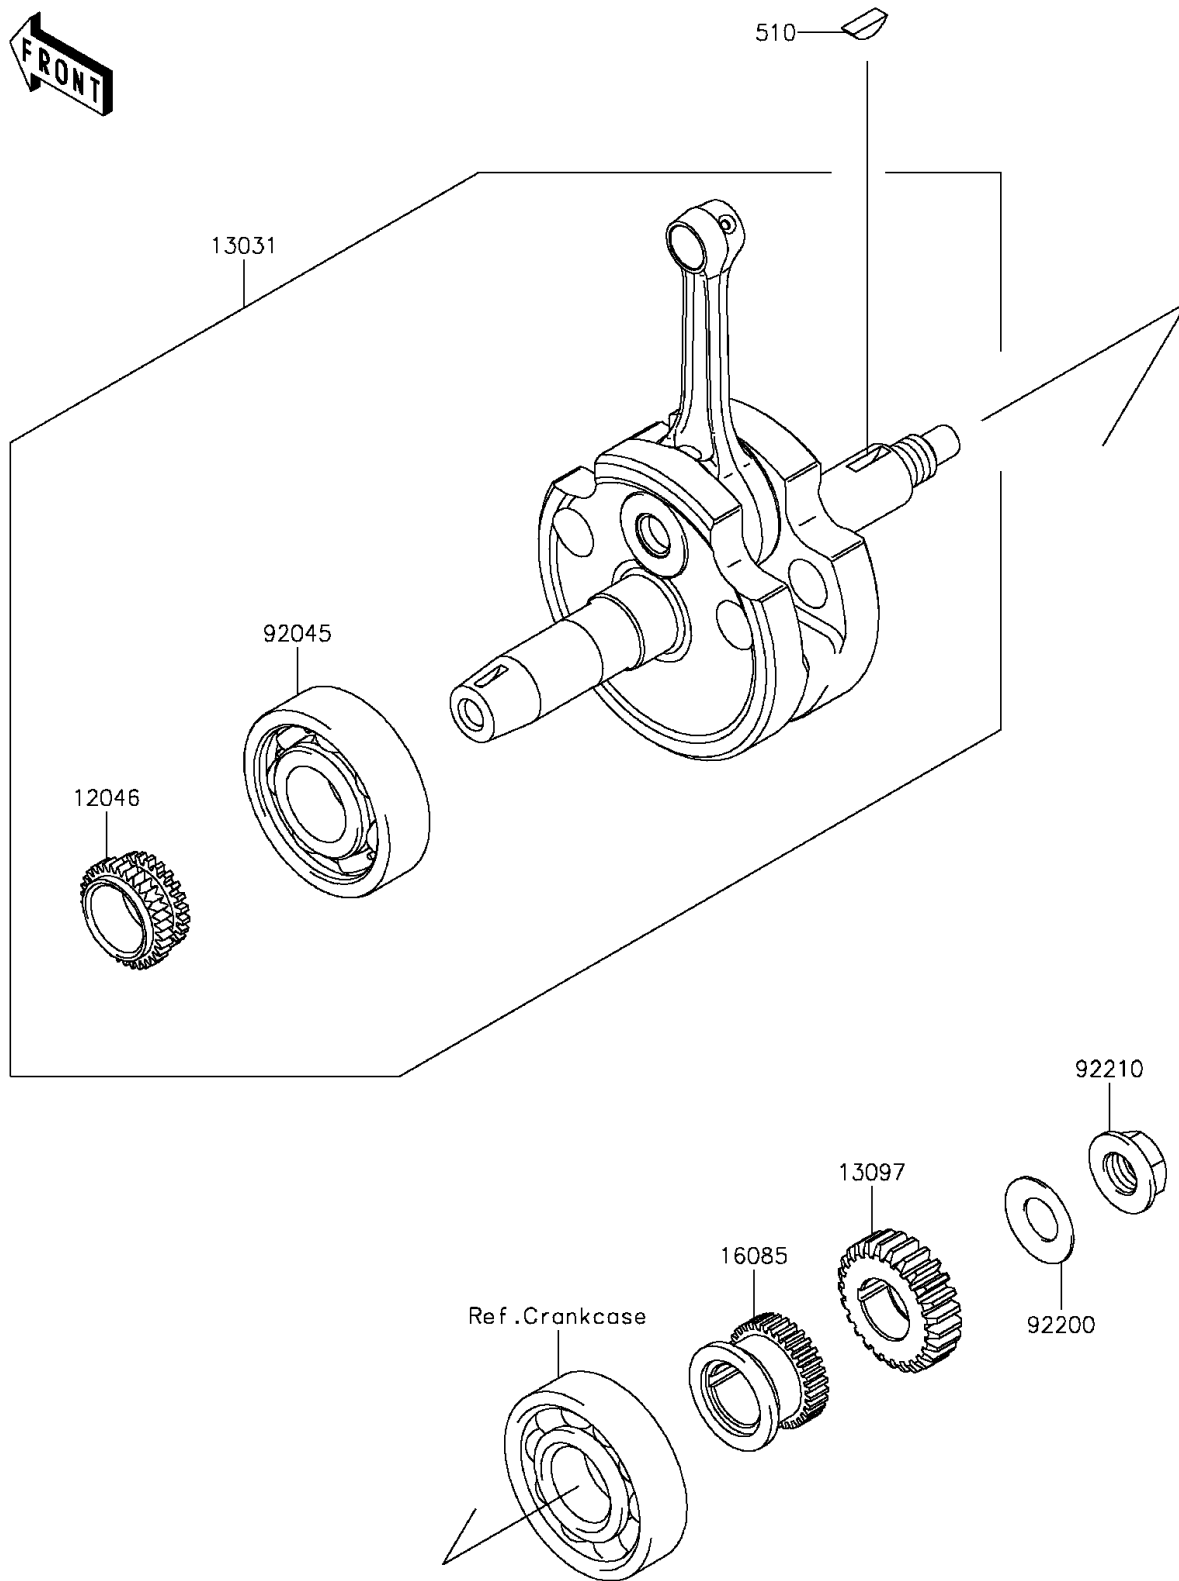

2014 KLX® 140L PARTS DIAGRAM

Crankshaft

E1321

2014 KLX® 140L PARTS LIST

Crankshaft

ITEM NAME	PART NUMBER	QUANTITY
KEY-WOODRUFF (Ref # 510)	510A4200	1
SPROCKET,18T (Ref # 12046)	12046-0061	1
CRANKSHAFT-COMP (Ref # 13031)	13031-0140	1
GEAR-PRIMARY SPUR,25T (Ref # 13097)	13097-0559	1
GEAR,21T (Ref # 16085)	16085-0118	1
BEARING-BALL,6305JR2C3 (Ref # 92045)	92045-1120	1
WASHER,14.2X28X1.5 (Ref # 92200)	92200-0217	1
NUT,14MM,LEFT HANDED (Ref # 92210)	92210-0600	1