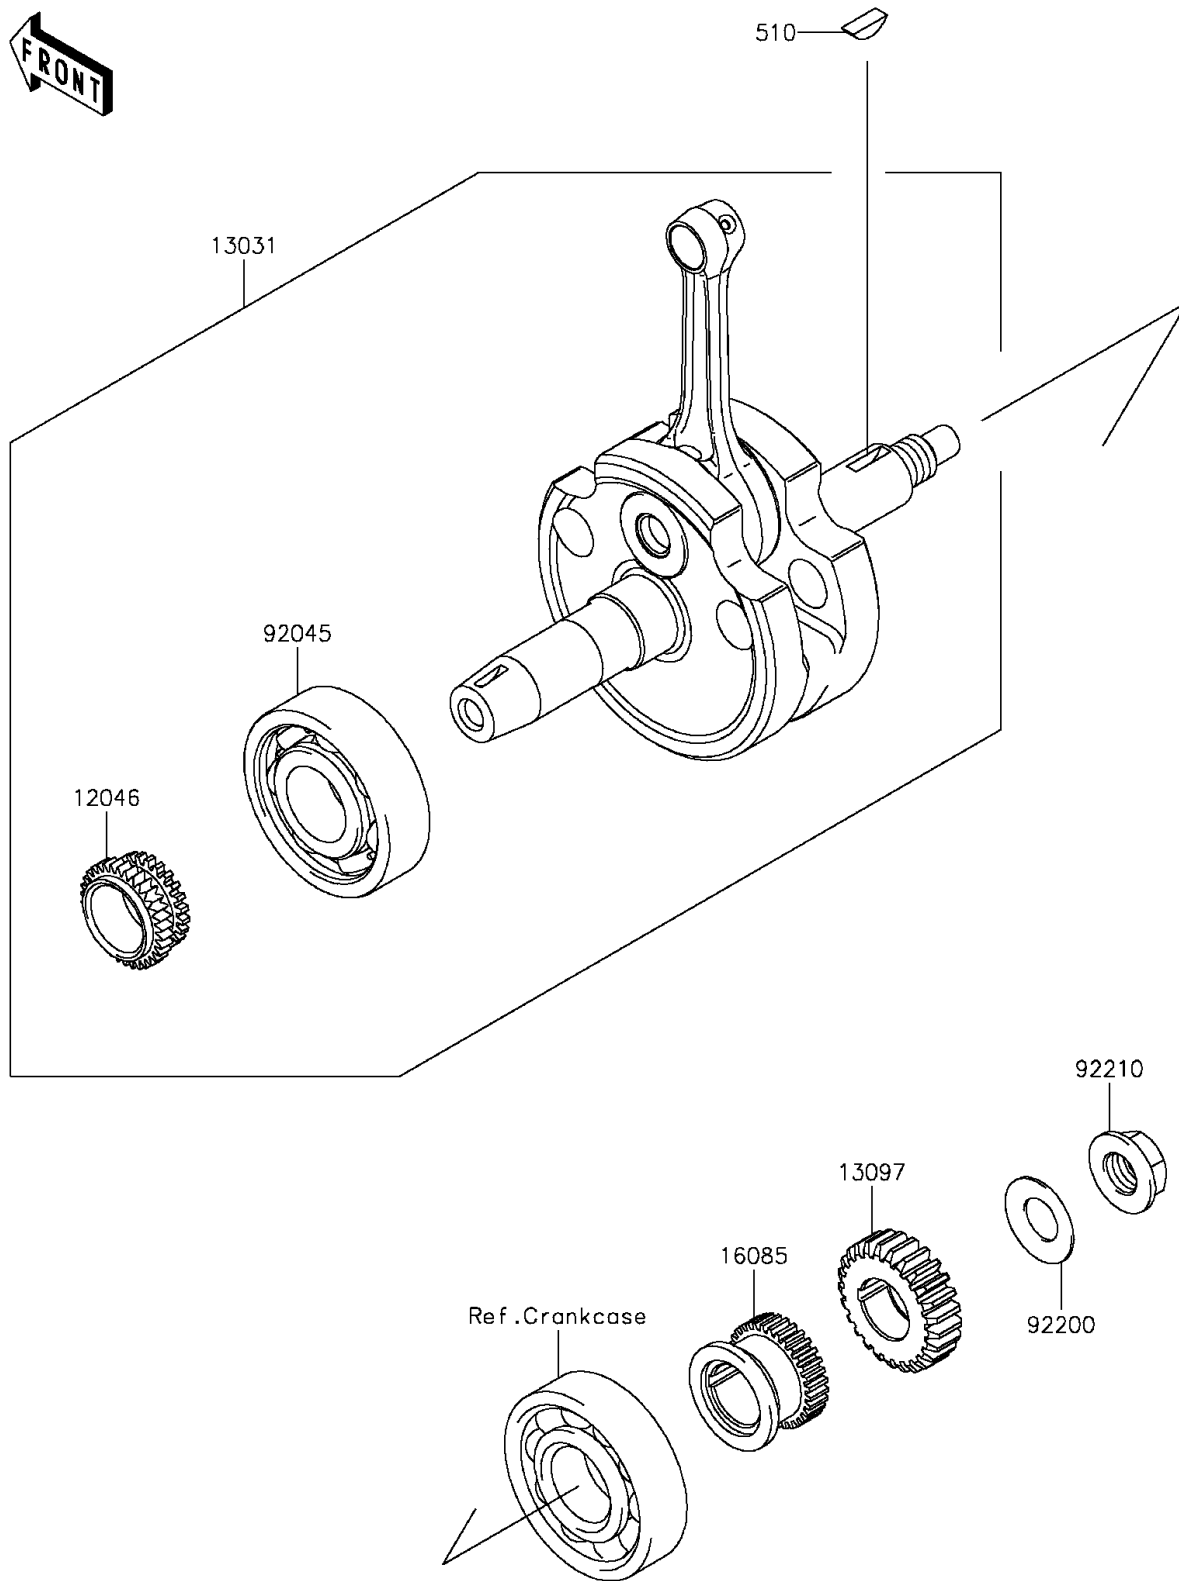

2012 KLX® 140L PARTS DIAGRAM

Crankshaft

E1321

2012 KLX® 140L PARTS LIST

Crankshaft

ITEM NAME	PART NUMBER	QUANTITY
KEY-WOODRUFF (Ref # 510)	510A4200	1
SPROCKET,18T (Ref # 12046)	12046-0061	1
CRANKSHAFT-COMP (Ref # 13031)	13031-0140	1
GEAR-PRIMARY SPUR,25T (Ref # 13097)	13097-0559	1
GEAR,21T (Ref # 16085)	16085-0118	1
BEARING-BALL,6305JR2C3 (Ref # 92045)	92045-1120	1
WASHER,14.2X28X1.5 (Ref # 92200)	92200-0217	1
NUT,14MM,LEFT HANDED (Ref # 92210)	92210-0600	1