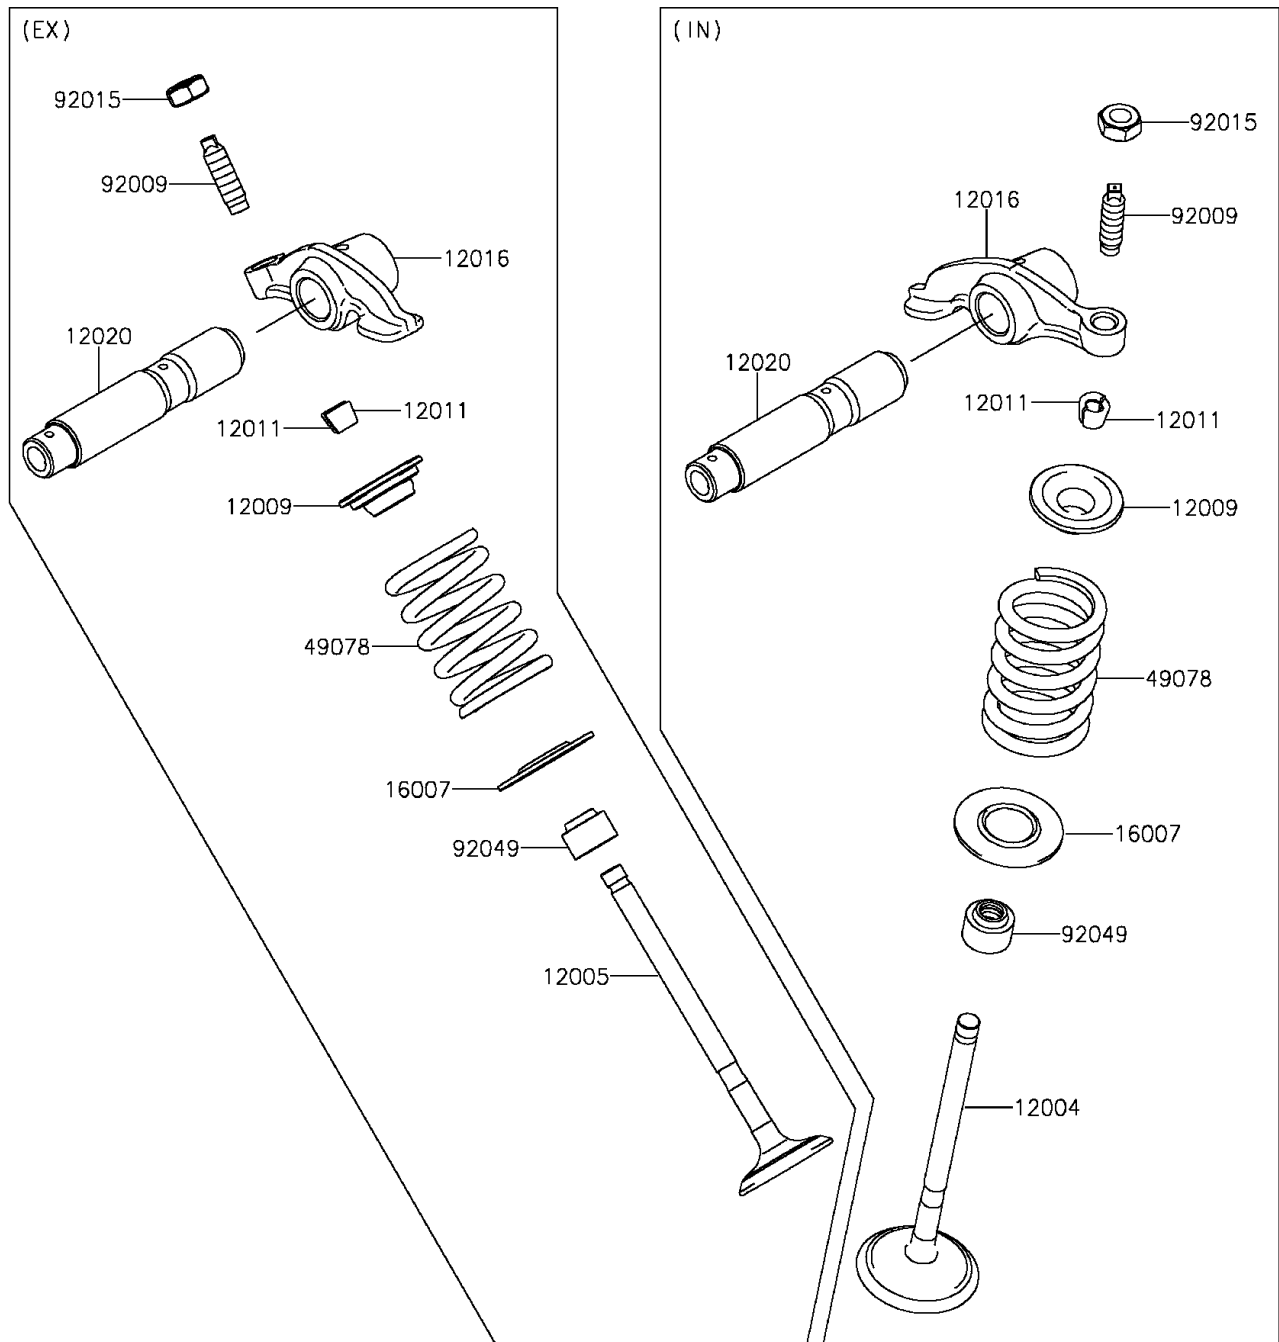

2014 KLX® 140L PARTS DIAGRAM

Valve(s)

E1210

2014 KLX® 140L PARTS LIST

Valve(s)

ITEM NAME	PART NUMBER	QUANTITY
VALVE-INTAKE (Ref # 12004)	12004-0049	1
VALVE-EXHAUST (Ref # 12005)	12005-0725	1
RETAINER-VALVE SPRING (Ref # 12009)	12009-0018	1
COLLET (Ref # 12011)	12011-1051	1
ARM-ROCKER (Ref # 12016)	12016-0026	1
SHAFT-ROCKER (Ref # 12020)	12020-0007	1
SEAT-SPRING (Ref # 16007)	16007-1223	1
SPRING-ENGINE VALVE (Ref # 49078)	49078-0064	1
SCREW,VALVE ADJUST (Ref # 92009)	92009-1109	1
NUT,VALVE ADJUST LOCK (Ref # 92015)	92015-1137	1
SEAL-OIL (Ref # 92049)	92049-0139	1