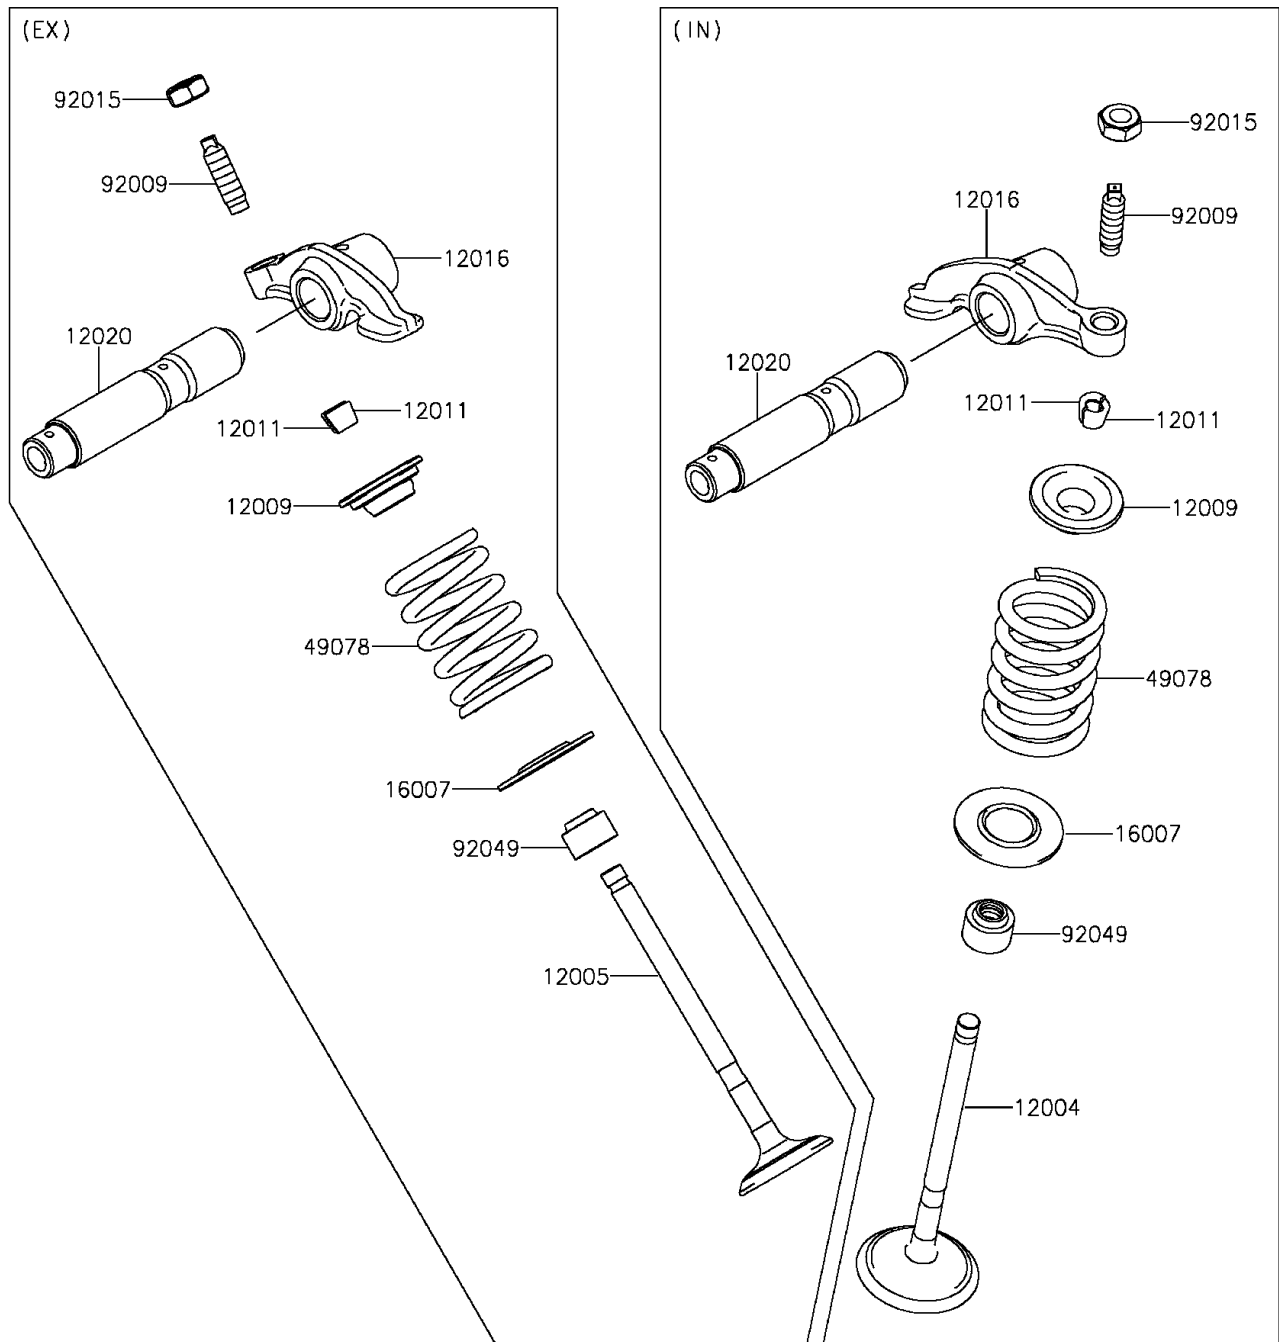

2012 KLX® 140L PARTS DIAGRAM

Valve(s)

E1210

2012 KLX® 140L PARTS LIST

Valve(s)

ITEM NAME	PART NUMBER	QUANTITY
VALVE-INTAKE (Ref # 12004)	12004-0049	1
VALVE-EXHAUST (Ref # 12005)	12005-0725	1
RETAINER-VALVE SPRING (Ref # 12009)	12009-0018	1
COLLET (Ref # 12011)	12011-1051	1
ARM-ROCKER (Ref # 12016)	12016-0026	1
SHAFT-ROCKER (Ref # 12020)	12020-0007	1
SEAT-SPRING (Ref # 16007)	16007-1223	1
SPRING-ENGINE VALVE (Ref # 49078)	49078-0064	1
SCREW,VALVE ADJUST (Ref # 92009)	92009-1109	1
NUT,VALVE ADJUST LOCK (Ref # 92015)	92015-1137	1
SEAL-OIL (Ref # 92049)	92049-0139	1