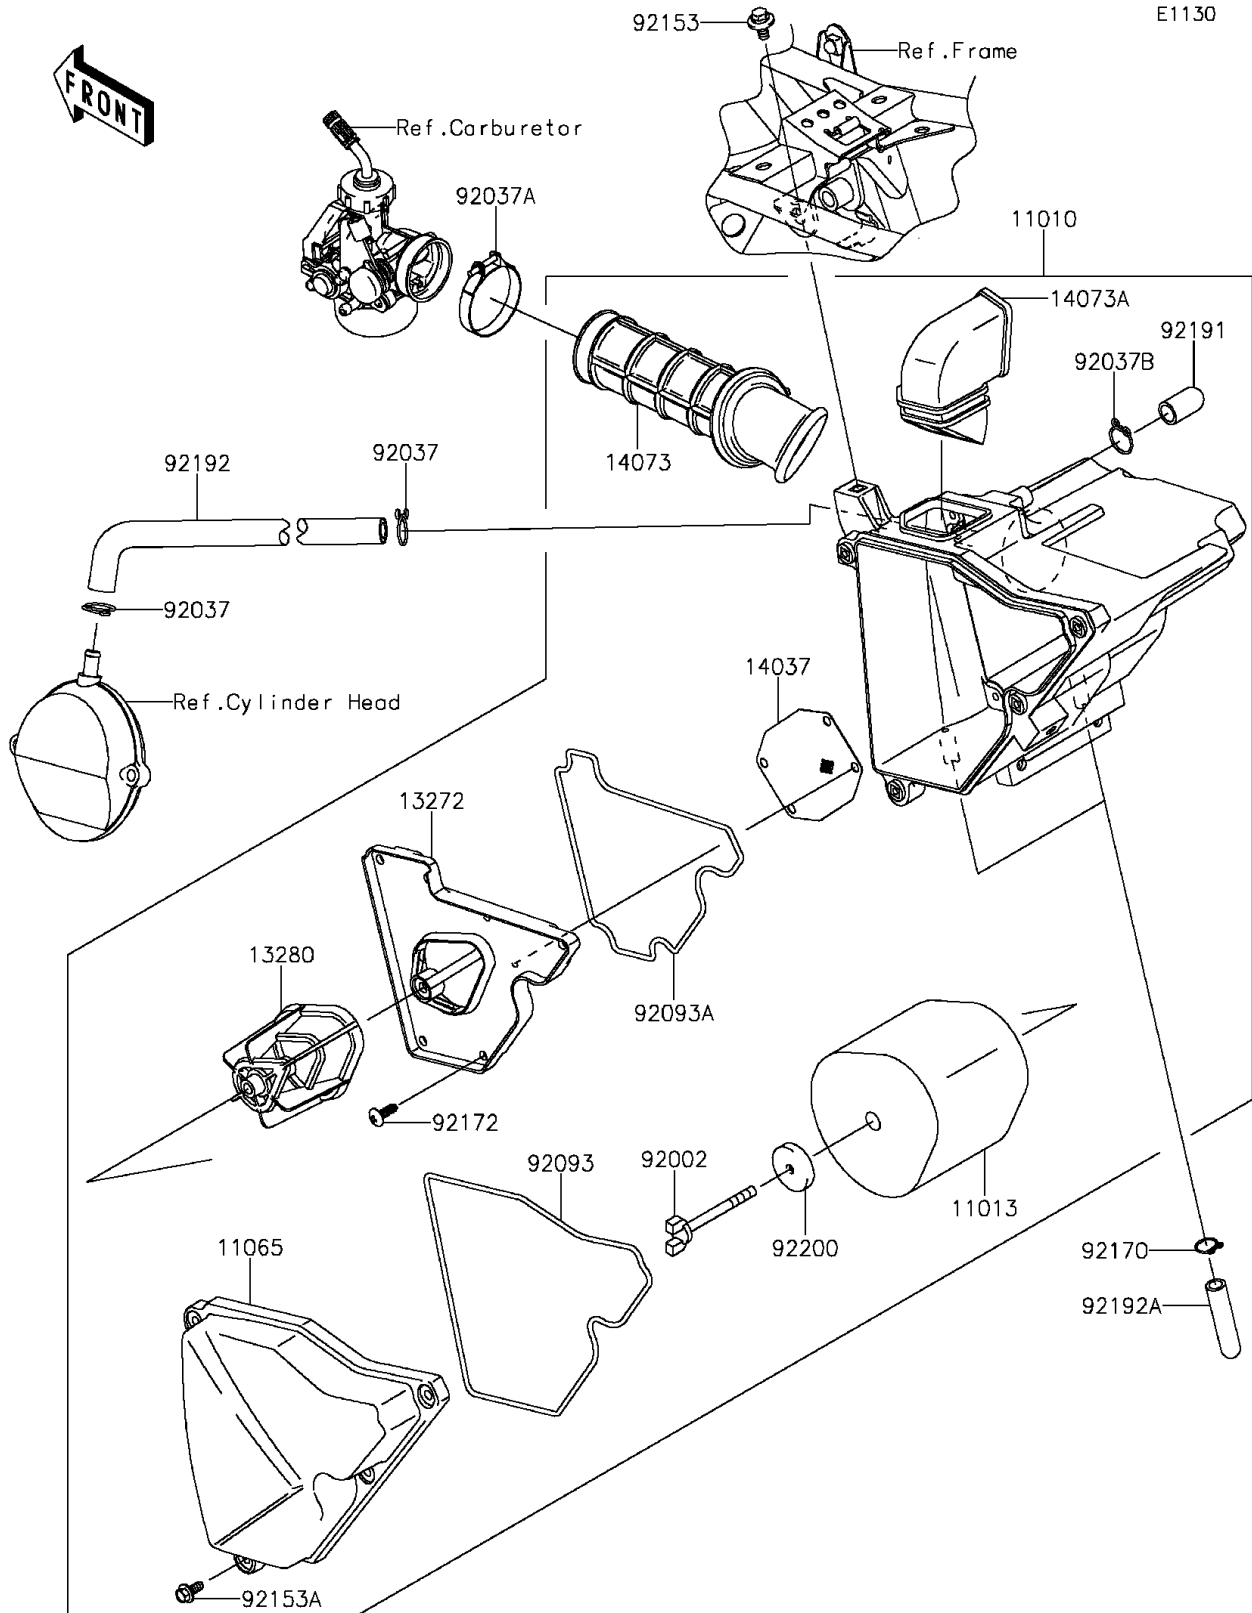

## 2014 KLX® 140L PARTS DIAGRAM

Air Cleaner

## 2014 KLX® 140L PARTS LIST

Air Cleaner

ITEM NAME	PART NUMBER	QUANTITY
FILTER-ASSY-AIR,F.BLACK (Ref # 11010)	11010-0128-6Z	1
ELEMENT-AIR FILTER (Ref # 11013)	11013-0025	1
CAP (Ref # 11065)	11065-0210	1
PLATE (Ref # 13272)	13272-0028	1
HOLDER (Ref # 13280)	13280-0253	1
SCREEN (Ref # 14037)	14037-0074	1
DUCT,CARB. (Ref # 14073)	14073-0171	1
DUCT,INTAKE (Ref # 14073A)	14073-0172	1
BOLT (Ref # 92002)	92002-1904	1
CLAMP,12.5MM (Ref # 92037)	92037-1271	1
CLAMP (Ref # 92037A)	92037-1305	1
CLAMP,14.5MM (Ref # 92037B)	92037-1900	1
SEAL,L=620 (Ref # 92093)	92093-0094	1
SEAL,L=520 (Ref # 92093A)	92093-0103	1
BOLT,FLANGED,6X14 (Ref # 92153)	92153-0936	1
BOLT,WP,5X14 (Ref # 92153A)	92153-1882	1
CLAMP,11.6MM (Ref # 92170)	92170-1796	1
SCREW,5X16 (Ref # 92172)	92172-0177	1
TUBE,DRAIN (Ref # 92191)	92191-1685	1
TUBE,BREATHER (Ref # 92192)	92192-0473	1
TUBE,A/C-DRAIN (Ref # 92192A)	92192-0921	1
WASHER,6.5X26X2 (Ref # 92200)	92200-0394	1