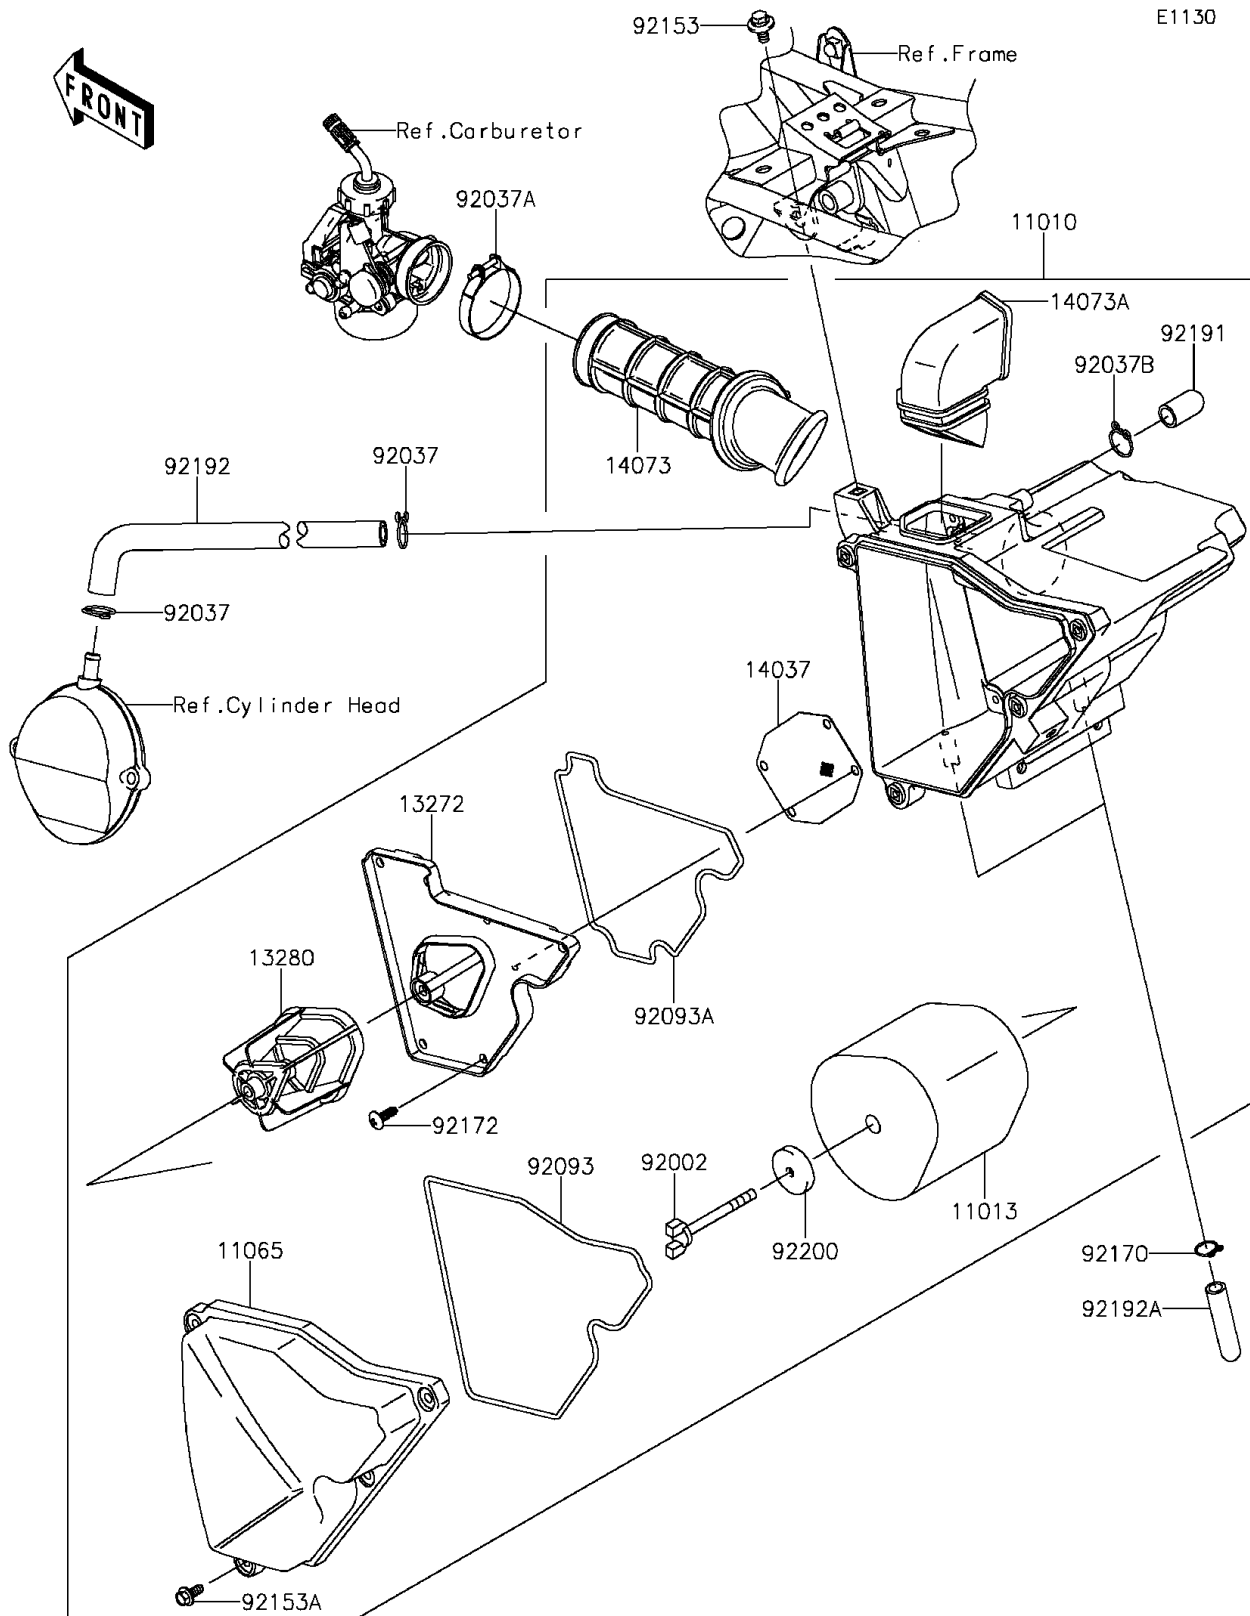

2012 KLX® 140L PARTS DIAGRAM

Air Cleaner

2012 KLX® 140L PARTS LIST

Air Cleaner

ITEM NAME	PART NUMBER	QUANTITY
FILTER-ASSY-AIR,F.BLACK (Ref # 11010)	11010-0128-6Z	1
ELEMENT-AIR FILTER (Ref # 11013)	11013-0025	1
CAP (Ref # 11065)	11065-0210	1
PLATE (Ref # 13272)	13272-0028	1
HOLDER (Ref # 13280)	13280-0253	1
SCREEN (Ref # 14037)	14037-0074	1
DUCT,CARB. (Ref # 14073)	14073-0171	1
DUCT,INTAKE (Ref # 14073A)	14073-0172	1
BOLT (Ref # 92002)	92002-1904	1
CLAMP,12.5MM (Ref # 92037)	92037-1271	1
CLAMP (Ref # 92037A)	92037-1305	1
CLAMP,14.5MM (Ref # 92037B)	92037-1900	1
SEAL,L=620 (Ref # 92093)	92093-0094	1
SEAL,L=520 (Ref # 92093A)	92093-0103	1
BOLT,FLANGED,6X14 (Ref # 92153)	92153-0936	1
BOLT,WP,5X14 (Ref # 92153A)	92153-1882	1
CLAMP,11.6MM (Ref # 92170)	92170-1796	1
SCREW,5X16 (Ref # 92172)	92172-0177	1
TUBE,DRAIN (Ref # 92191)	92191-1685	1
TUBE,BREATHER (Ref # 92192)	92192-0473	1
TUBE,A/C-DRAIN (Ref # 92192A)	92192-0921	1
WASHER,6.5X26X2 (Ref # 92200)	92200-0394	1