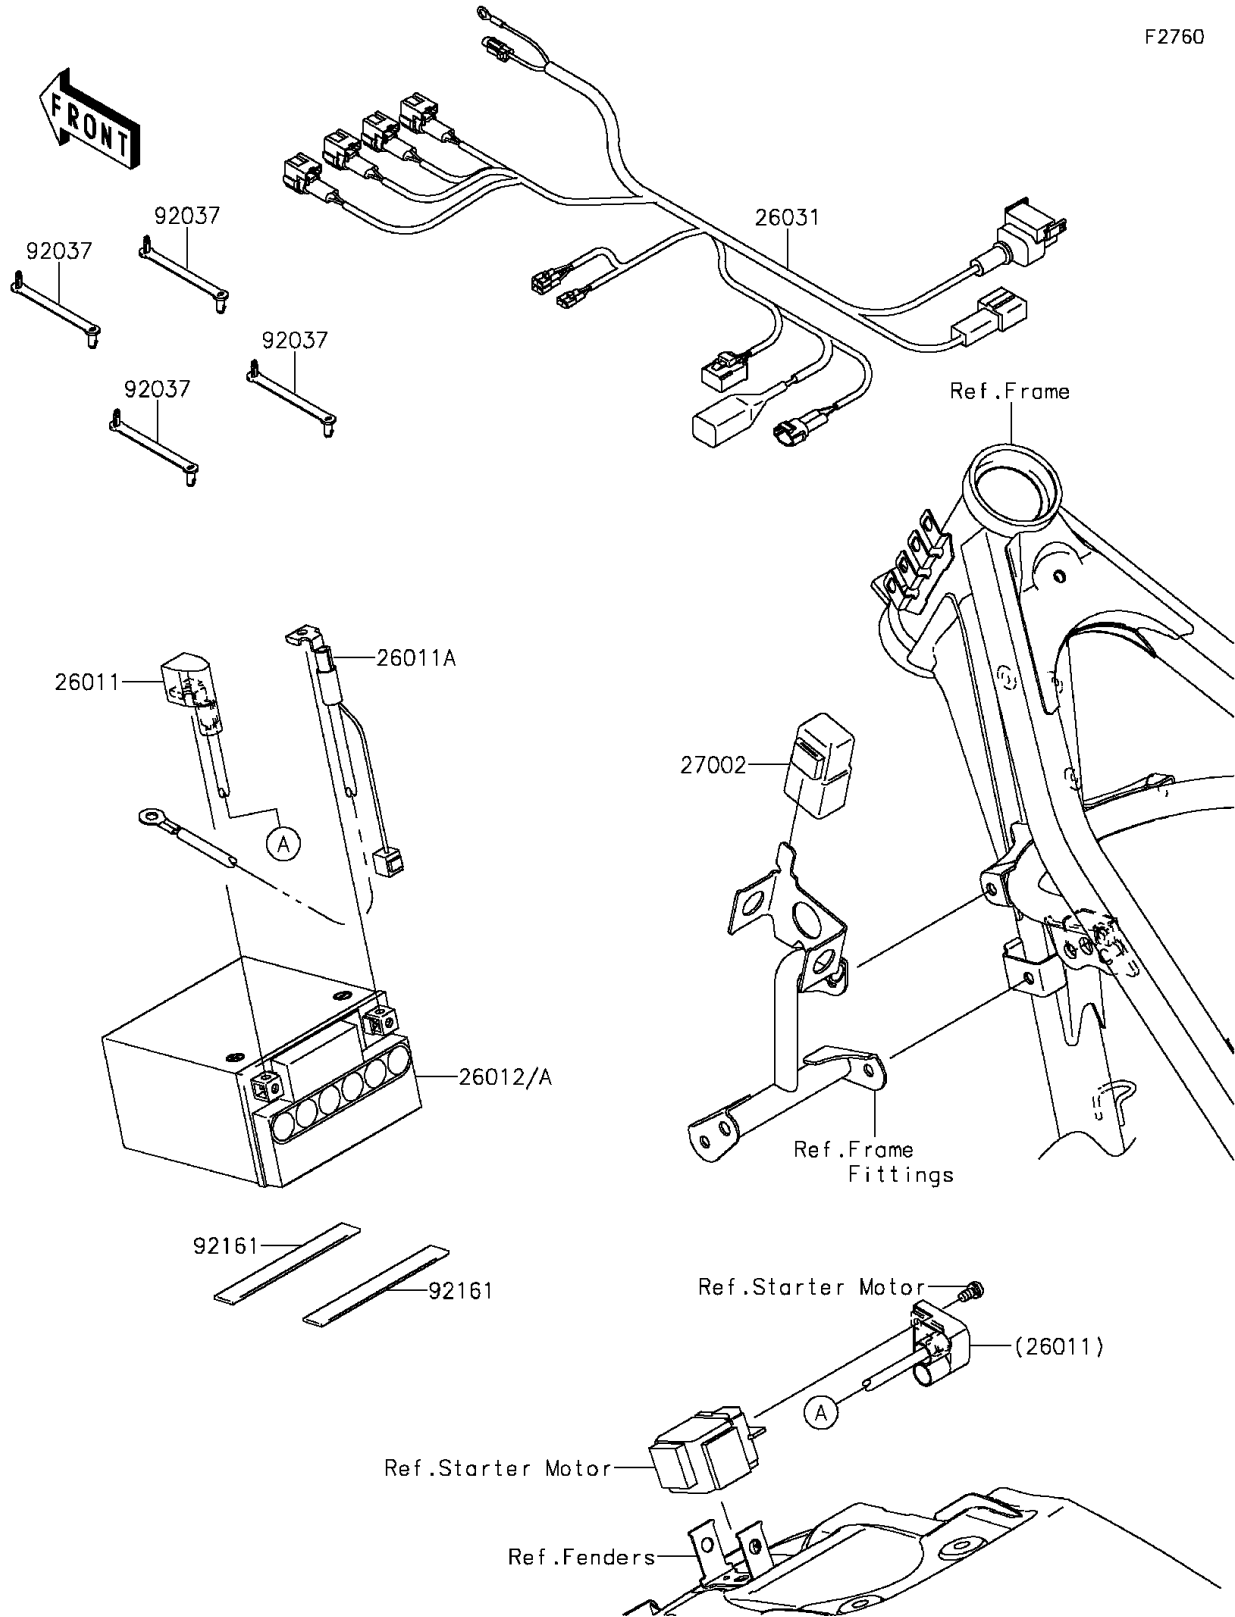

# 2012 KLX®140 PARTS DIAGRAM

## Chassis Electrical Equipment

F2760

## 2012 KLX®140 PARTS LIST

### Chassis Electrical Equipment

ITEM NAME	PART NUMBER	QUANTITY
WIRE-LEAD,BATTERY(+) (Ref # 26011)	26011-0153	1
WIRE-LEAD,BATTERY(-) (Ref # 26011A)	26011-0154	1
BATTERY,FTX7L-BS,12V 6AH (Ref # 26012)	26012-0070	1
HARNESS,MAIN (Ref # 26031)	26031-0981	1
RELAY-ASSY (Ref # 27002)	27002-1086	1
CLAMP,SPEED,L=58 (Ref # 92037)	92037-1163	4
DAMPER (Ref # 92161)	92161-0543	2