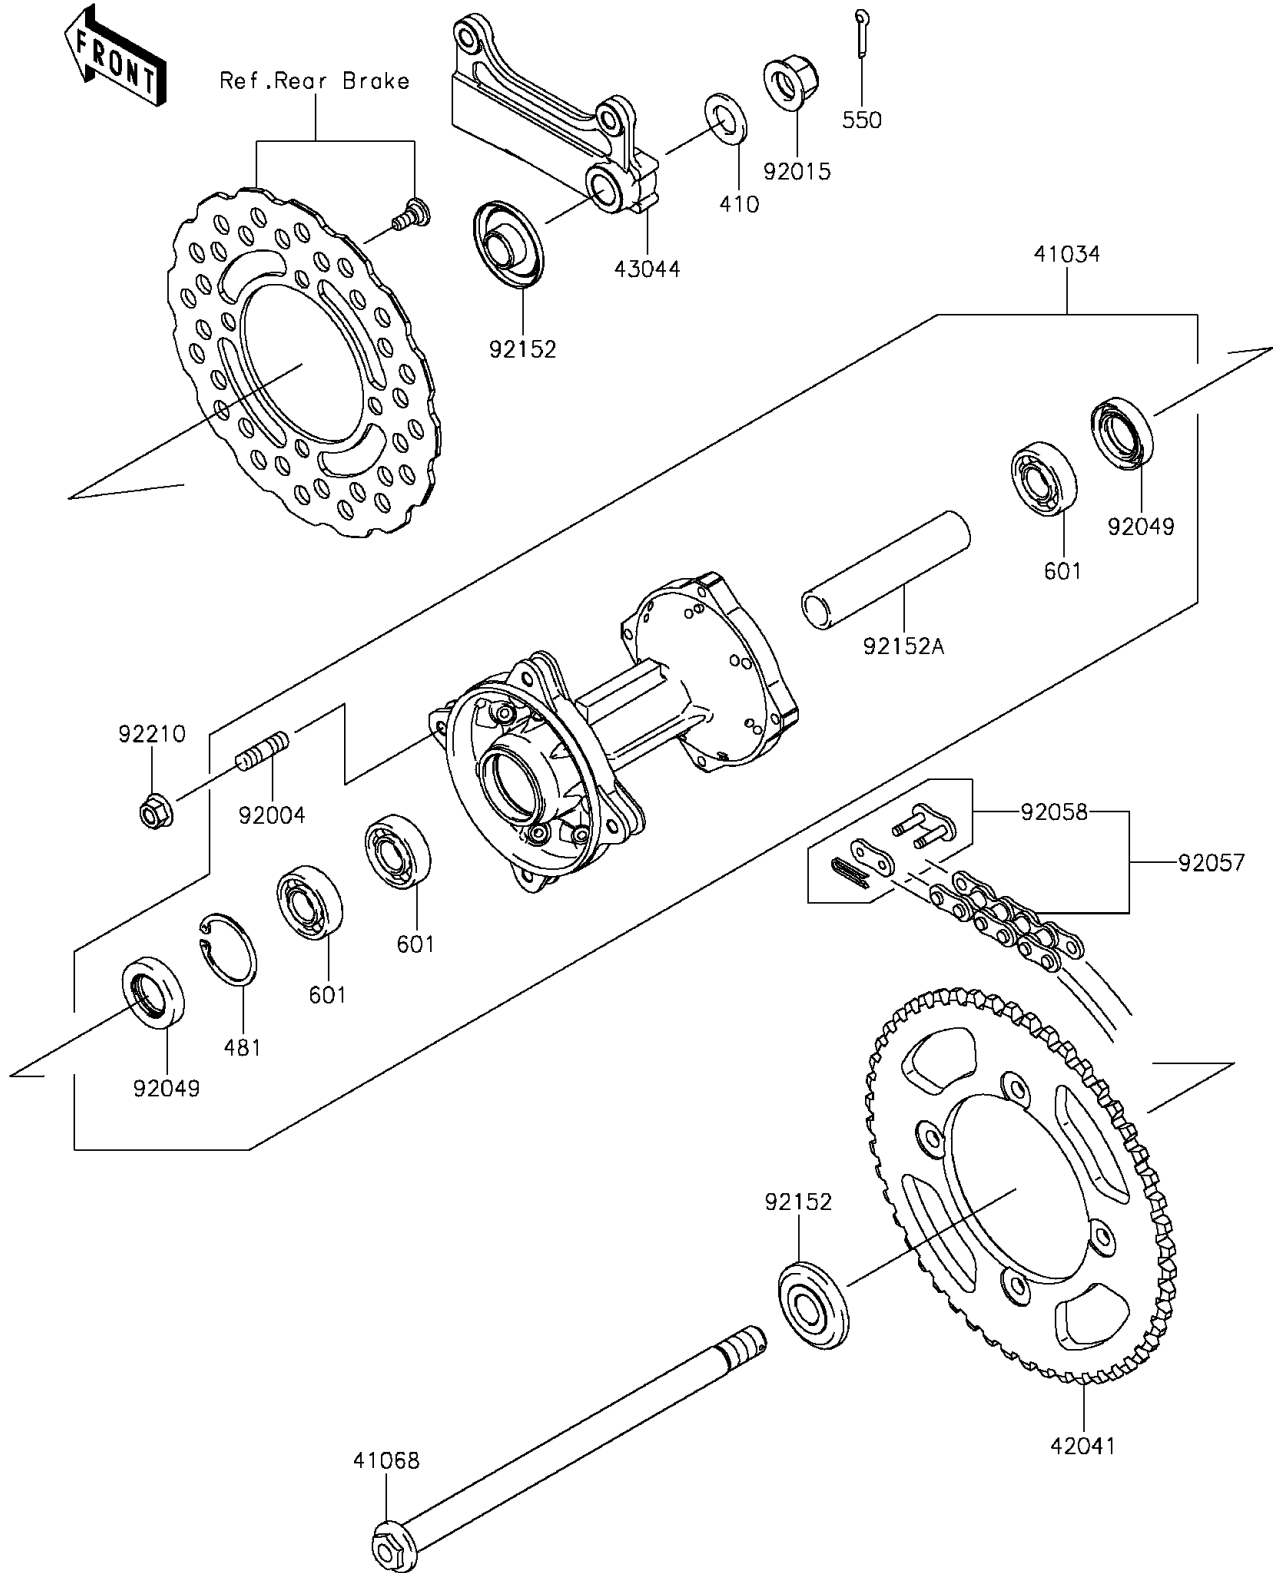

2012 KLX®140 PARTS DIAGRAM

Rear Hub

F2240

2012 KLX®140 PARTS LIST

Rear Hub

ITEM NAME	PART NUMBER	QUANTITY
WASHER-PLAIN-SMALL,14MM (Ref # 410)	410AA1400	1
CIRCLIP-TYPE-C,35MM (Ref # 481)	481J3500	1
PIN-COTTER,2.5X20 (Ref # 550)	550AA2520	1
BEARING-BALL (Ref # 601)	601B6202UU	3
DRUM-ASSY,REAR BRAKE (Ref # 41034)	41034-0056	1
AXLE,RR,238MM (Ref # 41068)	41068-0085	1
SPROCKET-HUB,50T (Ref # 42041)	42041-0051	1
HOLDER-COMP-CALIPER (Ref # 43044)	43044-1122	1
STUD,8X16 (Ref # 92004)	92004-1183	4
NUT,FLANGED,14MM (Ref # 92015)	92015-1401	1
SEAL-OIL (Ref # 92049)	92049-0114	2
CHAIN,DRIVE,DID428HX122L (Ref # 92057)	92057-0135	1
JOINT-CHAIN,DRIVE (Ref # 92058)	92058-0016	1
COLLAR,RR AXLE,L=12.5 (Ref # 92152)	92152-0651	2
COLLAR,RR BRAKE DRUM,L=95 (Ref # 92152A)	92152-1090	1
NUT,FLANGED,LOCK,8MM (Ref # 92210)	92210-0159	4