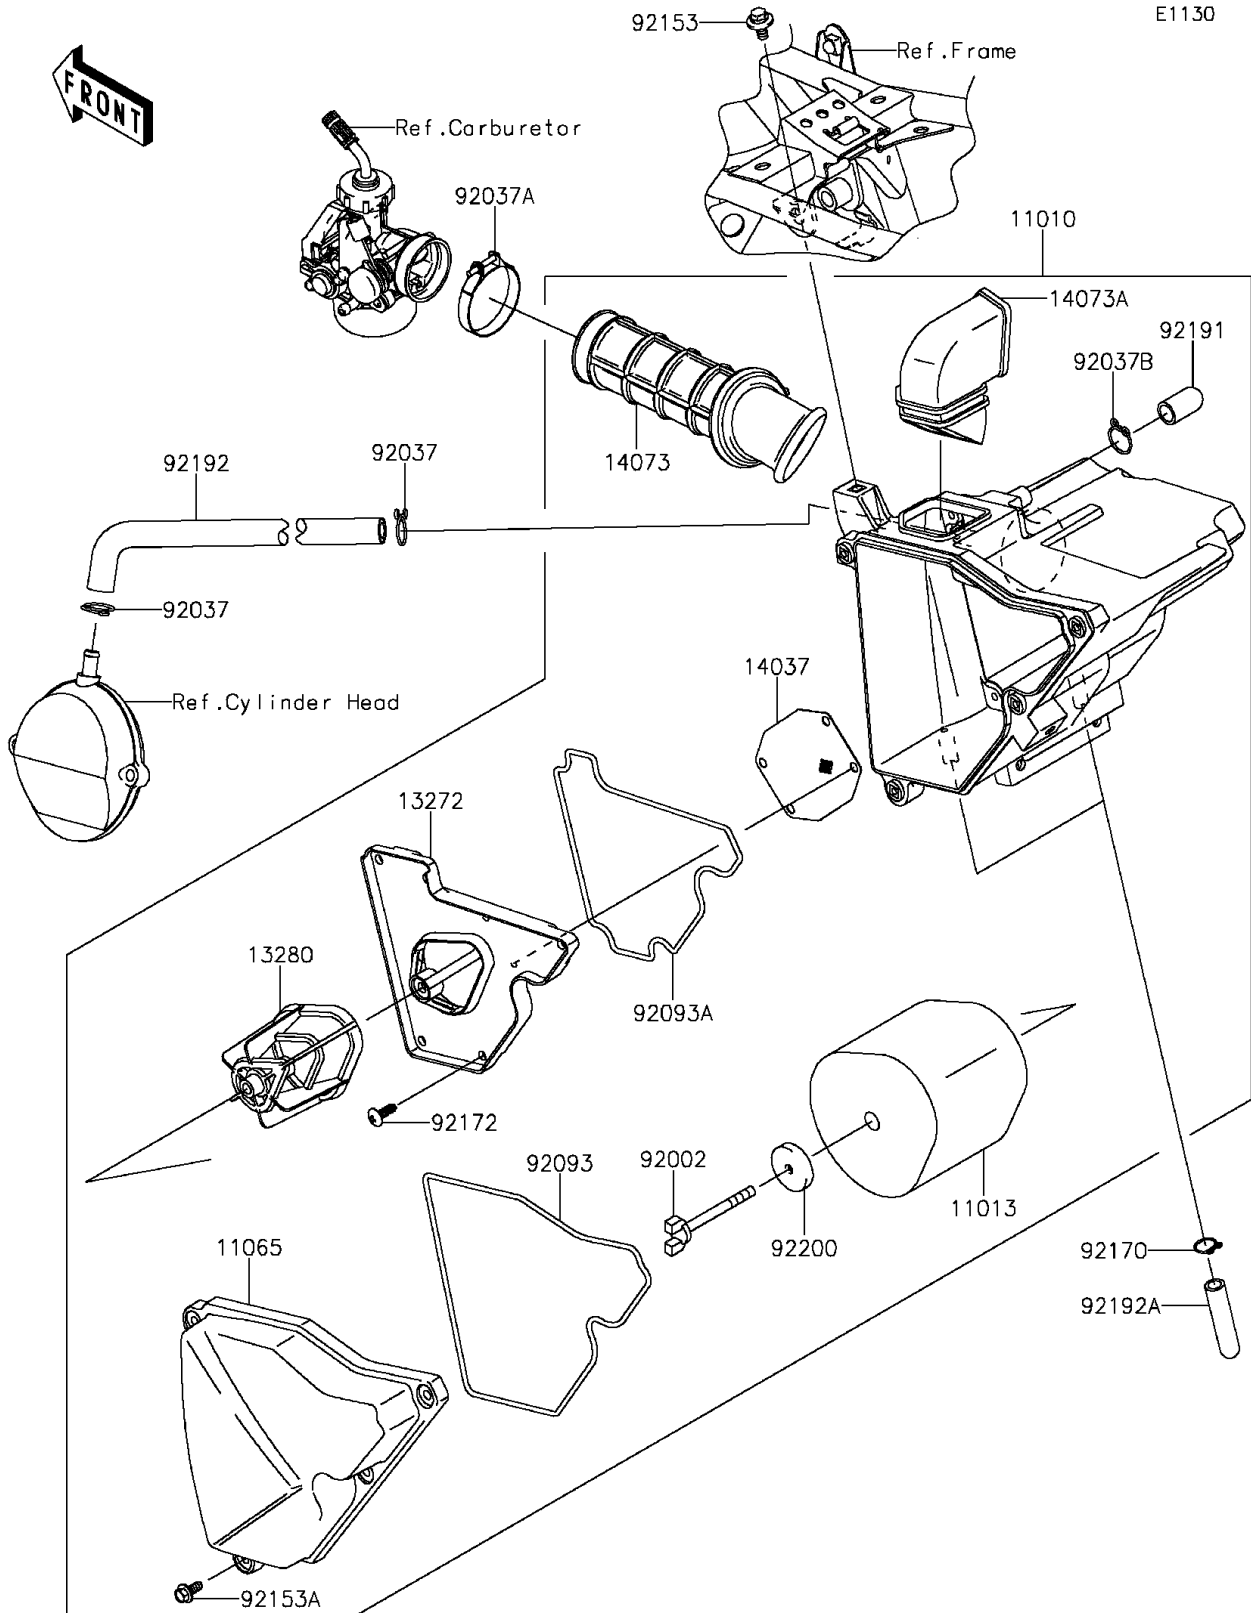

# 2015 KLX®140 PARTS DIAGRAM

Air Cleaner

## 2015 KLX®140 PARTS LIST

### Air Cleaner

ITEM NAME	PART NUMBER	QUANTITY
FILTER-ASSY-AIR,F.BLACK (Ref # 11010)	11010-0128-6Z	1
ELEMENT-AIR FILTER (Ref # 11013)	11013-0025	1
CAP (Ref # 11065)	11065-0210	1
PLATE (Ref # 13272)	13272-0028	1
HOLDER (Ref # 13280)	13280-0253	1
SCREEN (Ref # 14037)	14037-0074	1
DUCT,CARB. (Ref # 14073)	14073-0171	1
DUCT,INTAKE (Ref # 14073A)	14073-0172	1
BOLT (Ref # 92002)	92002-1904	1
CLAMP,12.5MM (Ref # 92037)	92037-1271	2
CLAMP (Ref # 92037A)	92037-1305	1
CLAMP,14.5MM (Ref # 92037B)	92037-1900	1
SEAL,L=620 (Ref # 92093)	92093-0094	1
SEAL,L=520 (Ref # 92093A)	92093-0103	1
BOLT,FLANGED,6X14 (Ref # 92153)	92153-0936	1
BOLT,WP,5X14 (Ref # 92153A)	92153-1882	4
CLAMP,11.6MM (Ref # 92170)	92170-1796	2
SCREW,5X16 (Ref # 92172)	92172-0177	5
TUBE,DRAIN (Ref # 92191)	92191-1685	1
TUBE,BREATHER (Ref # 92192)	92192-0473	1
TUBE,A/C-DRAIN (Ref # 92192A)	92192-0921	2
WASHER,6.5X26X2 (Ref # 92200)	92200-0394	1