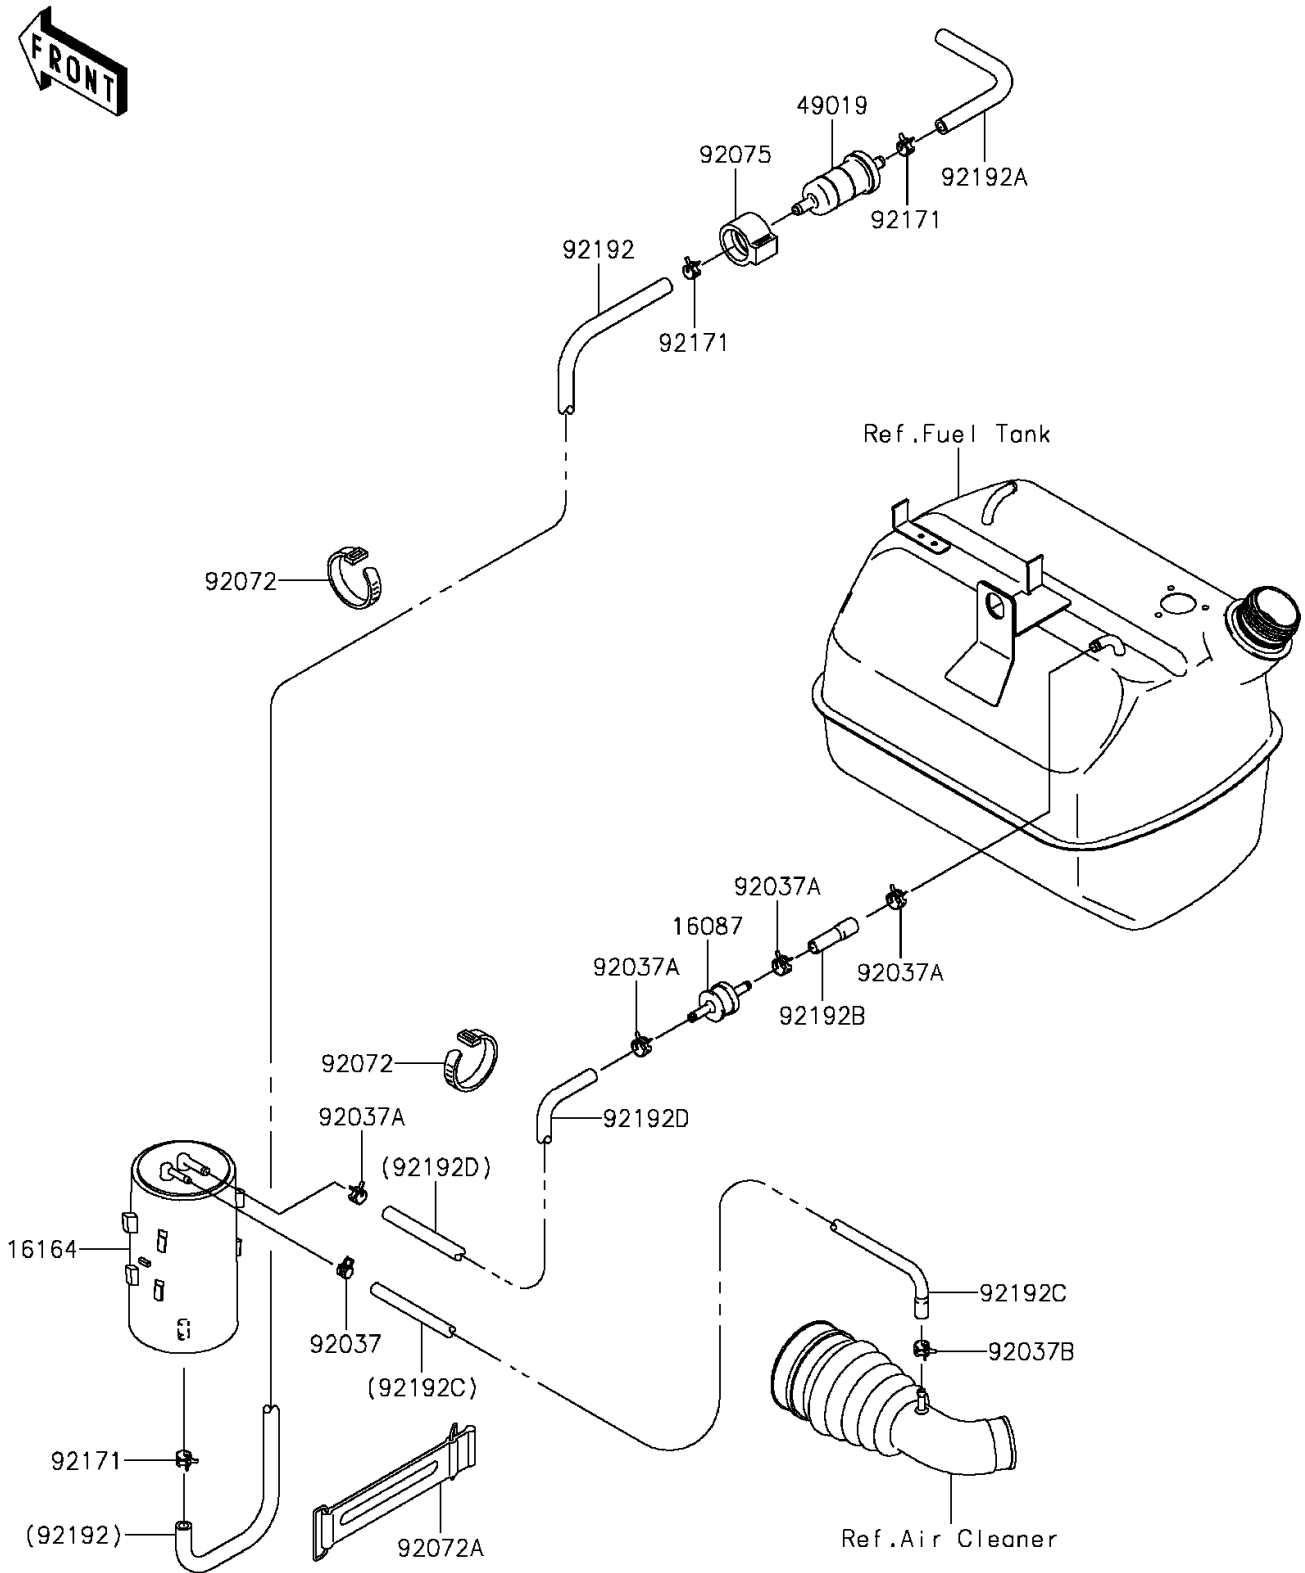

## 2016 MULE™ 610 4x4 XC CAMO PARTS DIAGRAM

Fuel Evaporative System

E1650

## 2016 MULE™ 610 4x4 XC CAMO PARTS LIST

Fuel Evaporative System

ITEM NAME	PART NUMBER	QUANTITY
VALVE-CHECK (Ref # 16087)	16087-0703	1
CANISTER (Ref # 16164)	16164-0013	1
FILTER-FUEL (Ref # 49019)	49019-1055	1
CLAMP,TUBE (Ref # 92037)	92037-1461	1
CLAMP,TUBE (Ref # 92037A)	92037-1505	1
CLAMP (Ref # 92037B)	92037-2113	1
BAND,L=186 (Ref # 92072)	92072-056	1
BAND,L=168 (Ref # 92072A)	92072-1306	1
DAMPER,FUEL FILTER (Ref # 92075)	92075-1853	1
CLAMP (Ref # 92171)	92171-0515	1
TUBE,CANISTER-FILTER (Ref # 92192)	92192-0592	1
TUBE,FILTER-AIR (Ref # 92192A)	92192-0609	1
TUBE,TANK-CHECK VALVE (Ref # 92192B)	92192-0769	1
TUBE,CANISTER-DUCT (Ref # 92192C)	92192-1027	1
TUBE,5.8X10.8X565 (Ref # 92192D)	92192-1177	1