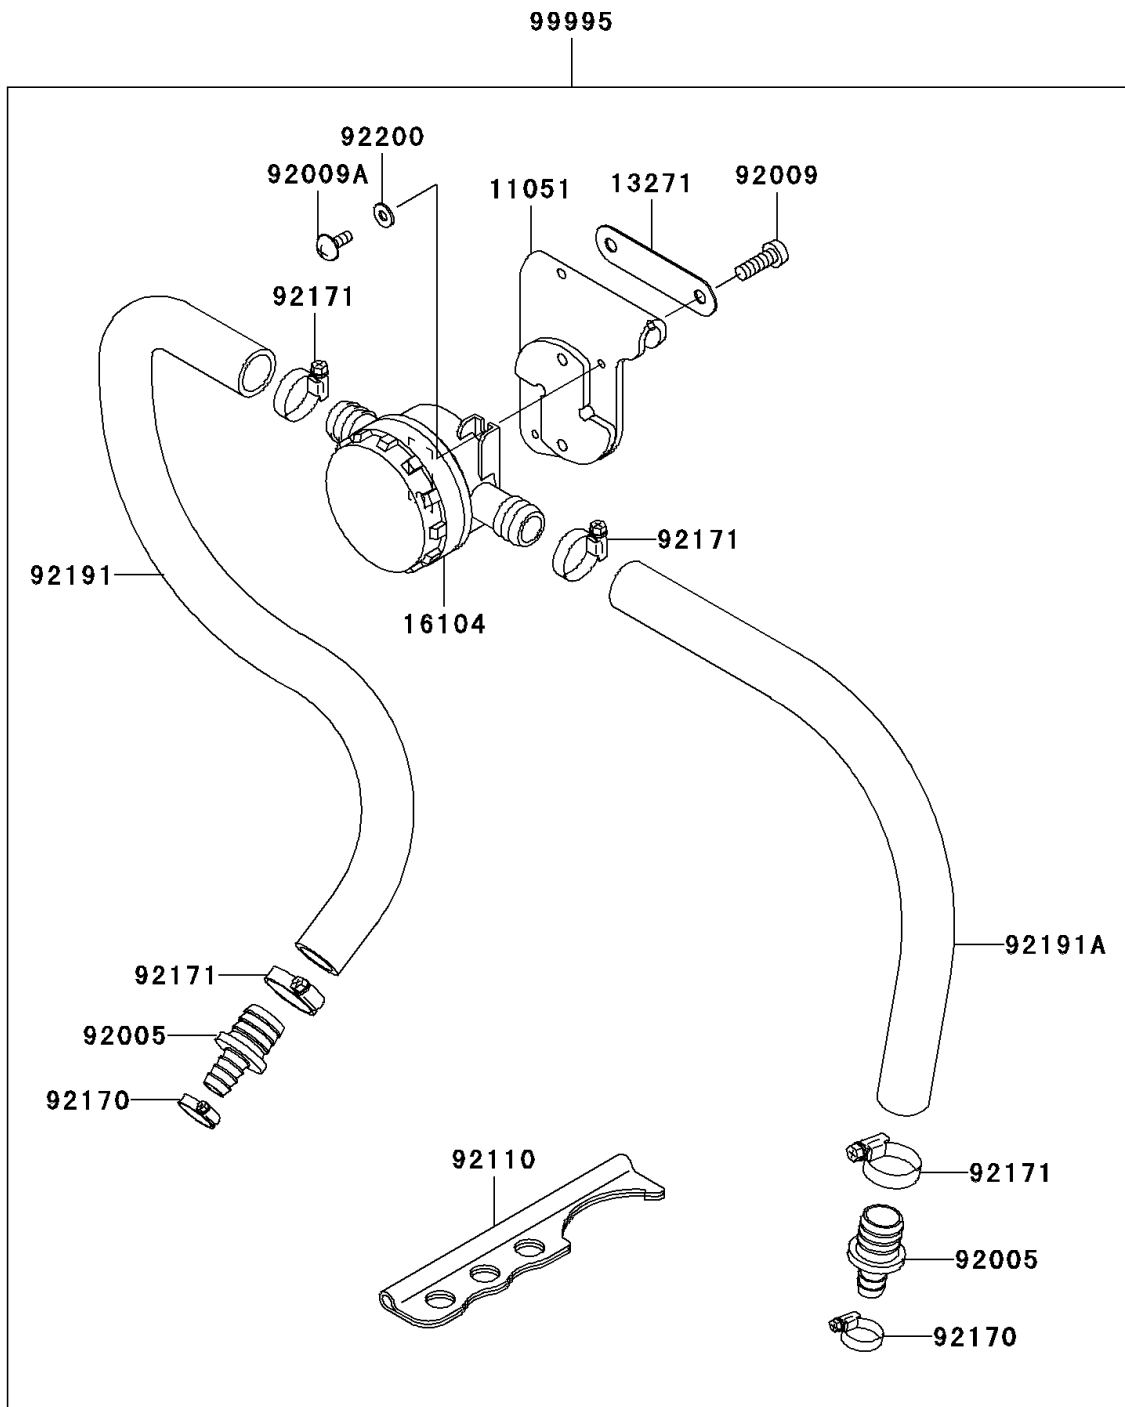

## 2004 1200 STX-R PARTS DIAGRAM

Optional Parts

F3890

## 2004 1200 STX-R PARTS LIST

Optional Parts

ITEM NAME	PART NUMBER	QUANTITY
BRACKET (Ref # 11051)	11051-3814	1
PLATE (Ref # 13271)	13271-3778	1
FILTER-COMP (Ref # 16104)	16104-3702	1
FITTING (Ref # 92005)	92005-3738	1
SCREW,6X30 (Ref # 92009)	92009-3866	1
SCREW,4X10 (Ref # 92009A)	92009-3867	1
TOOL-WRENCH (Ref # 92110)	92110-3704	1
CLAMP (Ref # 92170)	92170-3718	1
CLAMP (Ref # 92171)	92171-3704	1
TUBE (Ref # 92191)	92191-3925	1
TUBE (Ref # 92191A)	92191-3926	1
WASHER,4.2X10X1.0 (Ref # 92200)	92200-3781	1
KIT.,WATER FILTER (Ref # 99995)	99995-3714	1