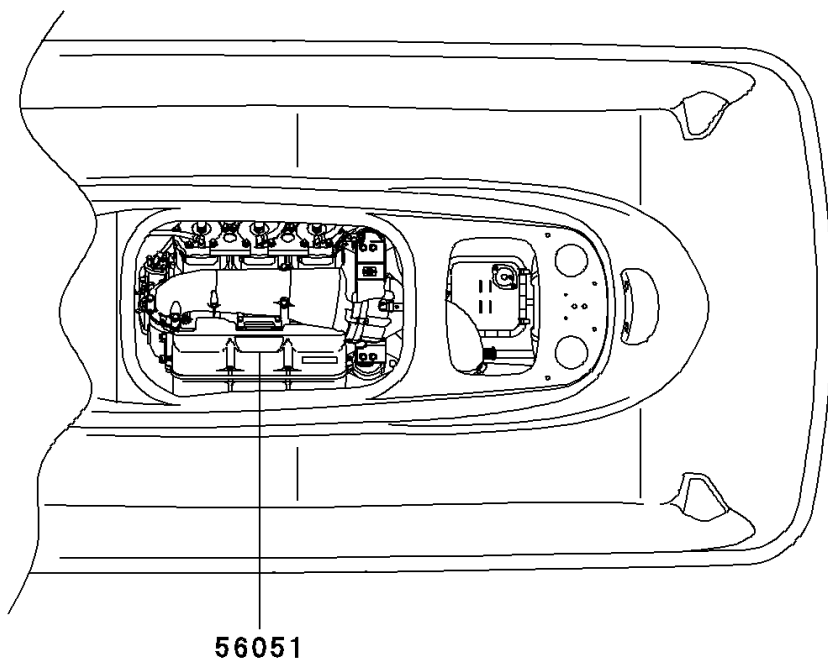

2004 1200 STX-R PARTS DIAGRAM

Decals(C1)

F3880

2004 1200 STX-R PARTS LIST

Decals(C1)

| ITEM NAME | PART NUMBER | QUANTITY |
|---|-------------|----------|
| MARK,1200 TRIPLE (Ref # 56051) | 56051-3821 | 1 |
| MARK,HANDLE COVER,JET SKI (Ref # 56052) | 56052-3793 | 1 |
| MARK,DECK,KAWASAKI (Ref # 56052A) | 56052-3820 | 1 |
| MARK,DECK,STX-R 1200 (Ref # 56052B) | 56052-3821 | 1 |
| PATTERN,DECK,FR,LH (Ref # 56066) | 56066-3784 | 1 |
| PATTERN,DECK,FR,RH (Ref # 56066A) | 56066-3785 | 1 |
| PATTERN,DECK,RR,LH (Ref # 56066B) | 56066-3786 | 1 |
| PATTERN,DECK,RR,RH (Ref # 56066C) | 56066-3787 | 1 |
| PATTERN,HULL,LH (Ref # 56066D) | 56066-3788 | 1 |
| PATTERN,HULL,RH (Ref # 56066E) | 56066-3789 | 1 |