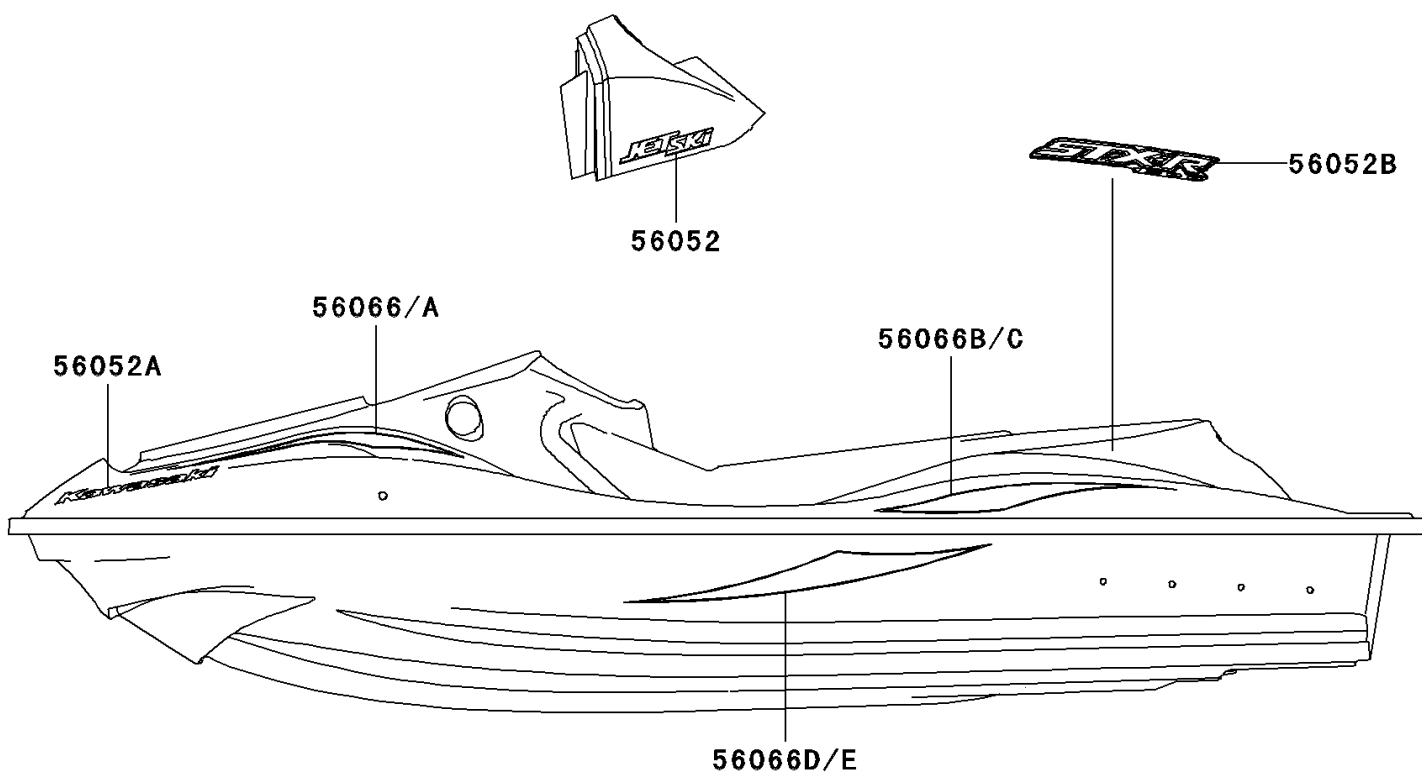

2004 1200 STX-R PARTS DIAGRAM

Decals(C1)

F3880

2004 1200 STX-R PARTS LIST

Decals(C1)

| ITEM NAME | PART NUMBER | QUANTITY |
|---|-------------|----------|
| MARK,1200 TRIPLE (Ref # 56051) | 56051-3821 | 1 |
| MARK,HANDLE COVER,JET SKI (Ref # 56052) | 56052-3793 | 1 |
| MARK,DECK,KAWASAKI (Ref # 56052A) | 56052-3820 | 1 |
| MARK,DECK,STX-R 1200 (Ref # 56052B) | 56052-3821 | 1 |
| PATTERN,DECK,FR,LH (Ref # 56066) | 56066-3784 | 1 |
| PATTERN,DECK,FR,RH (Ref # 56066A) | 56066-3785 | 1 |
| PATTERN,DECK,RR,LH (Ref # 56066B) | 56066-3786 | 1 |
| PATTERN,DECK,RR,RH (Ref # 56066C) | 56066-3787 | 1 |
| PATTERN,HULL,LH (Ref # 56066D) | 56066-3788 | 1 |
| PATTERN,HULL,RH (Ref # 56066E) | 56066-3789 | 1 |