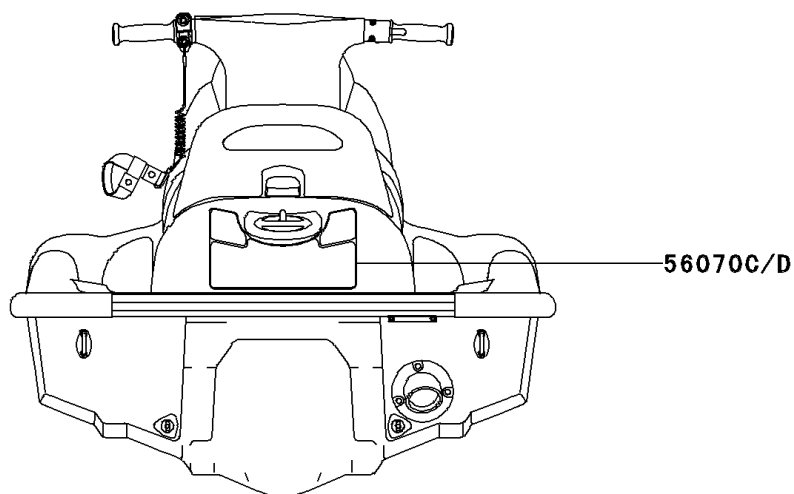

2004 1200 STX-R PARTS DIAGRAM

Labels

F3183

2004 1200 STX-R PARTS LIST

Labels

ITEM NAME	PART NUMBER	QUANTITY
LABEL,FIRE EXTINGUISHER (Ref # 56030)	56030-3769	1
LABEL-WARNING,GASOLINE (Ref # 56040)	56040-3972	1
LABEL-WARNING,DAMPER (Ref # 56070)	56070-3876	1
LABEL-WARNING,CENTER STORAGE (Ref # 56070A)	56070-3912	1
LABEL-WARNING,IMPORTANT SAFETY (Ref # 56070C)	56070-3957	1
LABEL,FIRE EXTINGUISHER(FRENCH (Ref # 56030A)	56030-3770	1
LABEL,GASOLINE(FRENCH) (Ref # 56040A)	56040-3978	1
LABEL-WARNING,GRAB HANDLE&STEP (Ref # 56070B)	56070-3944	1
LABEL-WARNING,IMPORTANT SAFETY (Ref # 56070D)	56070-3959	1
LABEL-WARNING,GRAB HANDLE&STEP (Ref # 56070E)	56070-3967	1
LABEL-WARNING,GRAB HANDLE&STEP (Ref # 56070F)	56070-3969	1
LABEL-WARNING,TETHER SWITCH (Ref # 56070G)	56070-3978	1