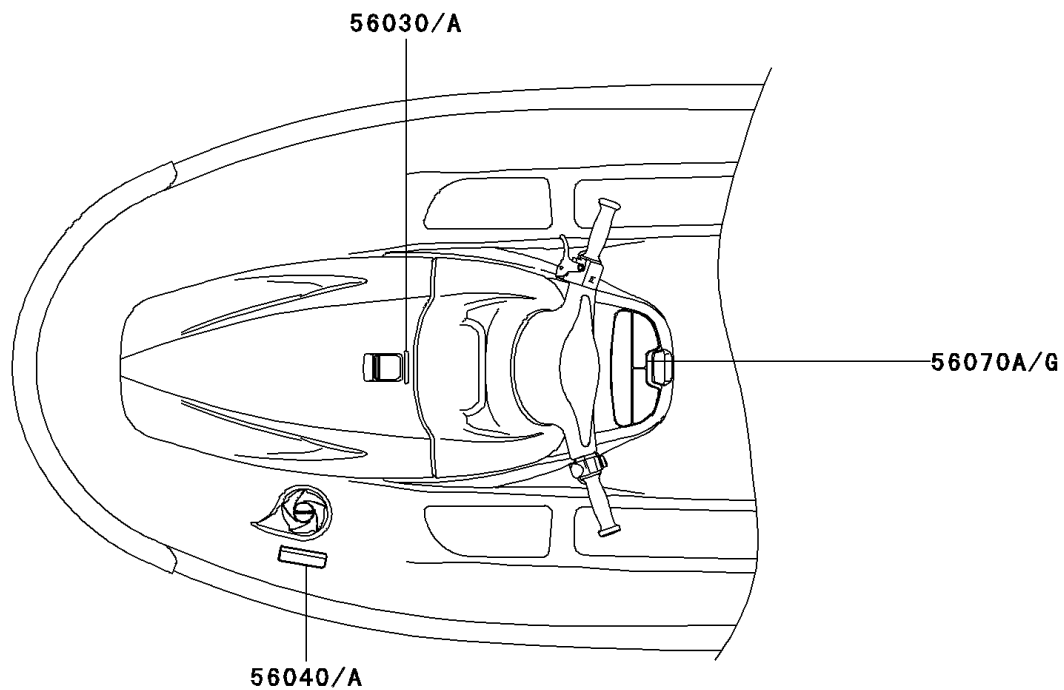

2004 1200 STX-R PARTS DIAGRAM

Labels

F3183

2004 1200 STX-R PARTS LIST

Labels

ITEM NAME	PART NUMBER	QUANTITY
LABEL,FIRE EXTINGUISHER (Ref # 56030)	56030-3769	1
LABEL-WARNING,GASOLINE (Ref # 56040)	56040-3972	1
LABEL-WARNING,DAMPER (Ref # 56070)	56070-3876	1
LABEL-WARNING,CENTER STORAGE (Ref # 56070A)	56070-3912	1
LABEL-WARNING,IMPORTANT SAFETY (Ref # 56070C)	56070-3957	1
LABEL,FIRE EXTINGUISHER(FRENCH (Ref # 56030A)	56030-3770	1
LABEL,GASOLINE(FRENCH) (Ref # 56040A)	56040-3978	1
LABEL-WARNING,GRAB HANDLE&STEP (Ref # 56070B)	56070-3944	1
LABEL-WARNING,IMPORTANT SAFETY (Ref # 56070D)	56070-3959	1
LABEL-WARNING,GRAB HANDLE&STEP (Ref # 56070E)	56070-3967	1
LABEL-WARNING,GRAB HANDLE&STEP (Ref # 56070F)	56070-3969	1
LABEL-WARNING,TETHER SWITCH (Ref # 56070G)	56070-3978	1