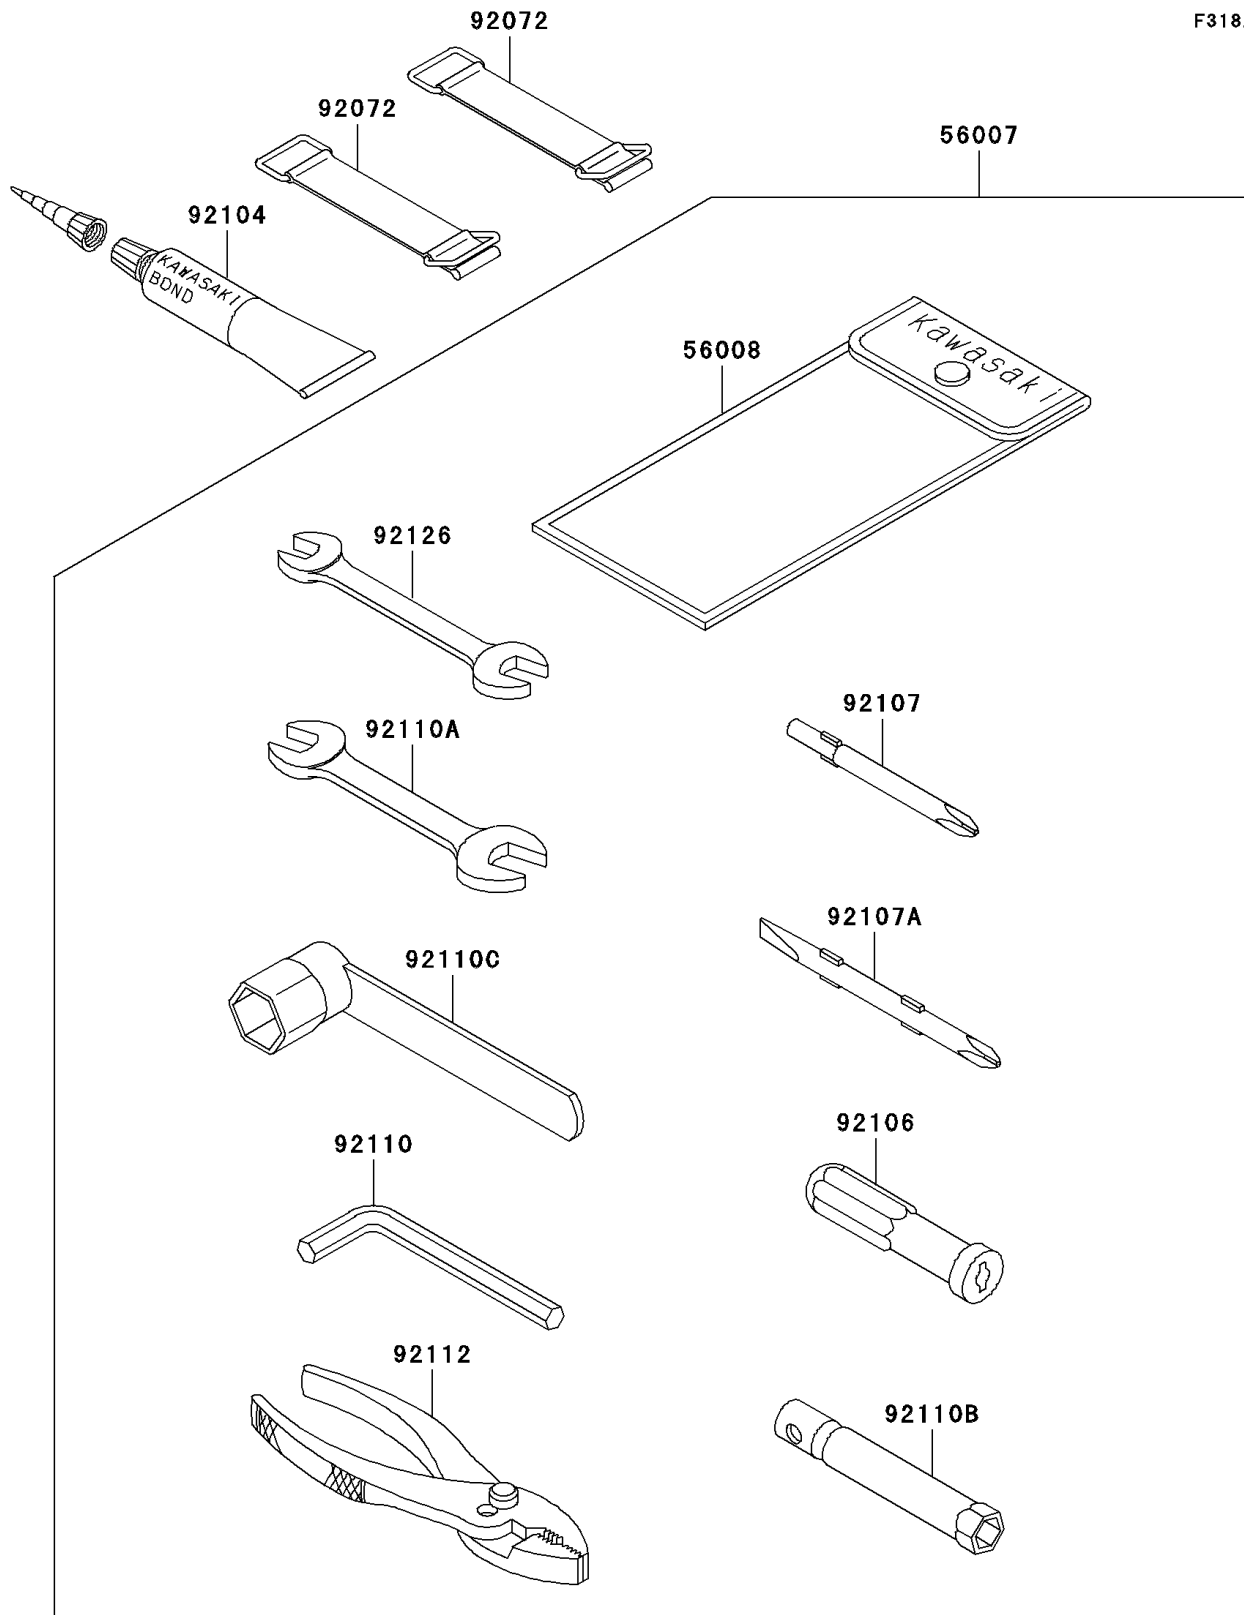

2004 1200 STX-R PARTS DIAGRAM

Owner's Tools

F3182

2004 1200 STX-R PARTS LIST

Owner's Tools

ITEM NAME	PART NUMBER	QUANTITY
TOOL-KIT (Ref # 56007)	56007-3715	1
BAG,TOOL (Ref # 56008)	56008-3703	1
BAND,L=50 (Ref # 92072)	92072-3853	1
GASKET-LIQUID,TUBE,100G,SILVER (Ref # 92104)	92104-002	1
GRIP-SCREW DRIVER (Ref # 92106)	92106-1001	1
TOOL-DRIVER,#3PHILLIPS (Ref # 92107)	92107-005	1
TOOL-DRIVER,#2PHILLIPS&SLOT (Ref # 92107A)	92107-1051	1
TOOL-WRENCH,ALLEN,5MM (Ref # 92110)	92110-1015	1
TOOL-WRENCH,OPEN END,10X12 (Ref # 92110A)	92110-1152	1
TOOL-WRENCH,BOX,10MM (Ref # 92110B)	92110-1156	1
TOOL-WRENCH (Ref # 92110C)	92110-2088	1
TOOL-PLIERS (Ref # 92112)	92112-1001	1
TOOL-WRENCH,OPEN END,8X10 (Ref # 92126)	92126-004	1