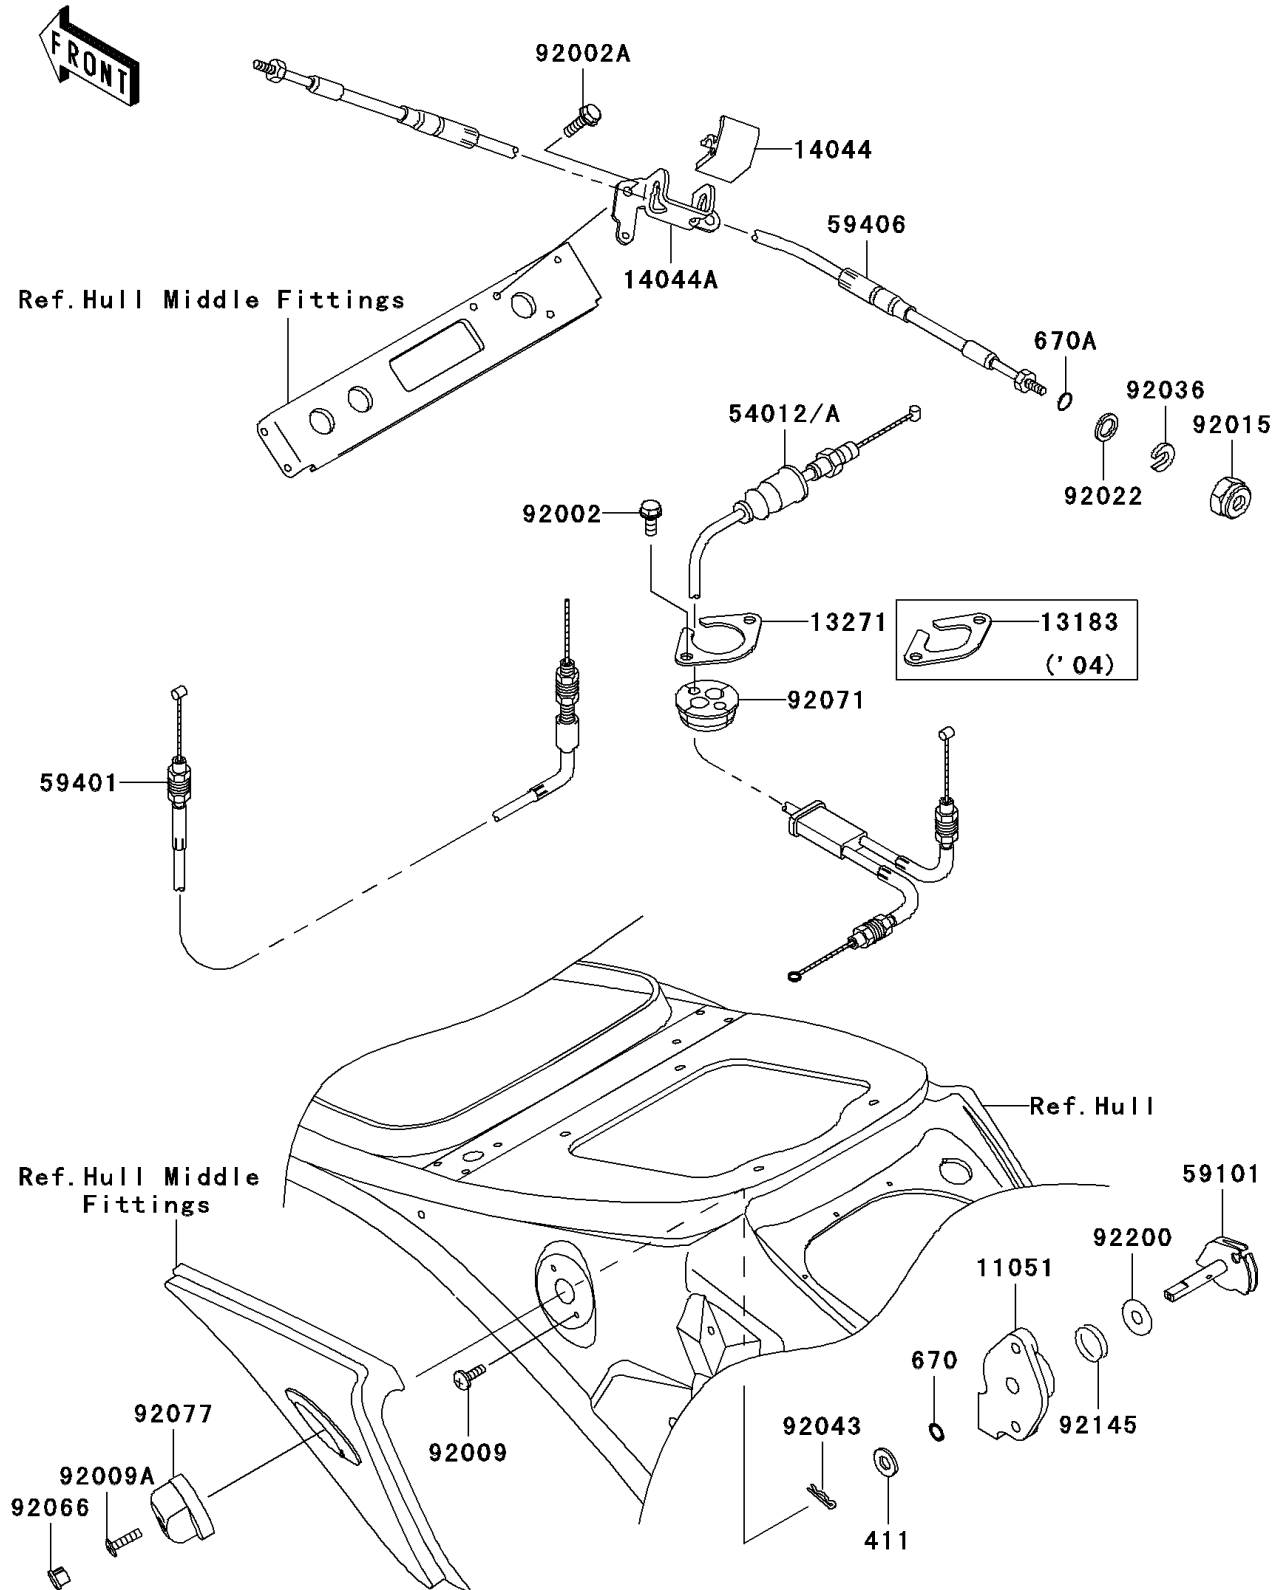

2004 1200 STX-R PARTS DIAGRAM

Cables

F3175

2004 1200 STX-R PARTS LIST

Cables

ITEM NAME	PART NUMBER	QUANTITY
WASHER-PLAIN,8MM (Ref # 411)	411S0800	1
O RING,8MM (Ref # 670)	670B1508	1
O RING,11MM (Ref # 670A)	670B2011	1
BRACKET,STARTER CABLE (Ref # 11051)	11051-3744	1
PLATE (Ref # 13183)	13183-3810	1
HOLDER-CABLE,STEERING (Ref # 14044)	14044-3714	1
HOLDER-CABLE,STEERING (Ref # 14044A)	14044-3717	1
CABLE-THROTTLE (Ref # 54012)	54012-3768	1
REEL (Ref # 59101)	59101-3715	1
CABLE-CHOKE (Ref # 59401)	59401-3727	1
CABLE-STRG (Ref # 59406)	59406-3778	1
BOLT,6X16 (Ref # 92002)	92002-3728	1
BOLT,6X20 (Ref # 92002A)	92002-3755	1
SCREW,5X16 (Ref # 92009)	92009-3789	1
SCREW,4X12 (Ref # 92009A)	92009-3838	1
NUT,20MM (Ref # 92015)	92015-526	1
WASHER (Ref # 92022)	92022-535	1
RING-SNAP (Ref # 92036)	92036-501	1
PIN (Ref # 92043)	92043-3752	1
PLUG,FUEL&CHOKE KNOB,F.BLACK (Ref # 92066)	92066-3770-6Z	1
GROMMET,HARNESS (Ref # 92071)	92071-3790	1
KNOB,FUEL&CHOKE,F.BLACK (Ref # 92077)	92077-3732-6Z	1
SPRING (Ref # 92145)	92145-3712	1
WASHER,8.5X34X0.5 (Ref # 92200)	92200-3770	1