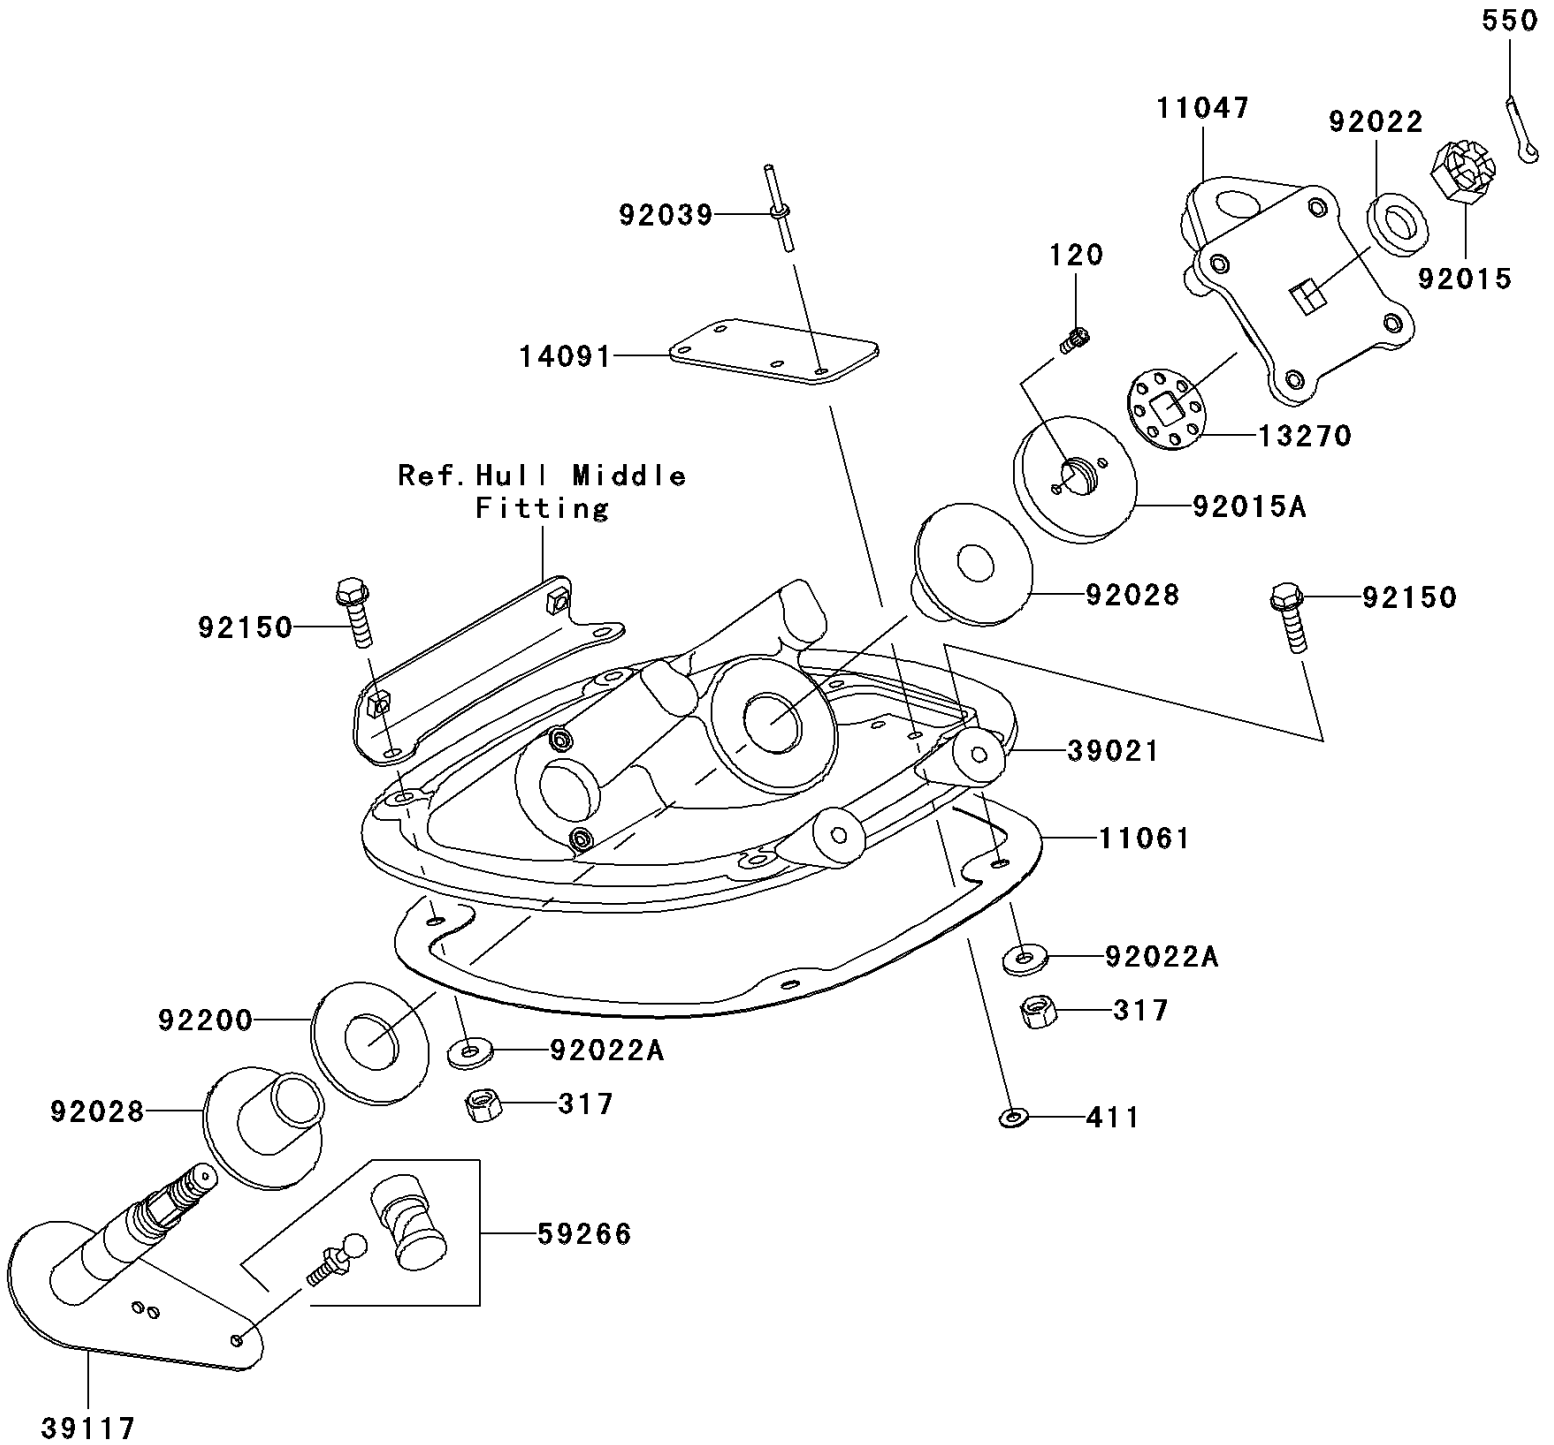

## 2004 1200 STX-R PARTS DIAGRAM

Handle Pole

F3171

## 2004 1200 STX-R PARTS LIST

Handle Pole

ITEM NAME	PART NUMBER	QUANTITY
BOLT-SOCKET,5X10 (Ref # 120)	120R0510	1
NUT-HEX-SMALL (Ref # 317)	317R0800	1
WASHER-PLAIN,5MM (Ref # 411)	411S0500	1
PIN-COTTER,3X35 (Ref # 550)	550S3035	1
BRACKET,HANDLE HOLDER (Ref # 11047)	11047-3759	1
GASKET,HANDLE POLE BRACKET (Ref # 11061)	11061-3735	1
PLATE,STEERING NUT (Ref # 13270)	13270-3808	1
COVER,HANDLE POLE BRACKET (Ref # 14091)	14091-3733	1
BRACKET-HANDLE POLE (Ref # 39021)	39021-3714	1
SHAFT-STRG (Ref # 39117)	39117-3713	1
JOINT-BALL (Ref # 59266)	59266-3707	1
NUT,CASTLE,14MM (Ref # 92015)	92015-3805	1
NUT,STEERING,20MM (Ref # 92015A)	92015-3854	1
WASHER,15X34X2.0 (Ref # 92022)	92022-3738	1
WASHER,8.4X23X2.5 (Ref # 92022A)	92022-3744	1
BUSHING,STEERING (Ref # 92028)	92028-3748	1
RIVET,4.8MM (Ref # 92039)	92039-3719	1
BOLT,FLANGED,8X30 (Ref # 92150)	92150-3803	1
WASHER,32.5X70X2 (Ref # 92200)	92200-3718	1