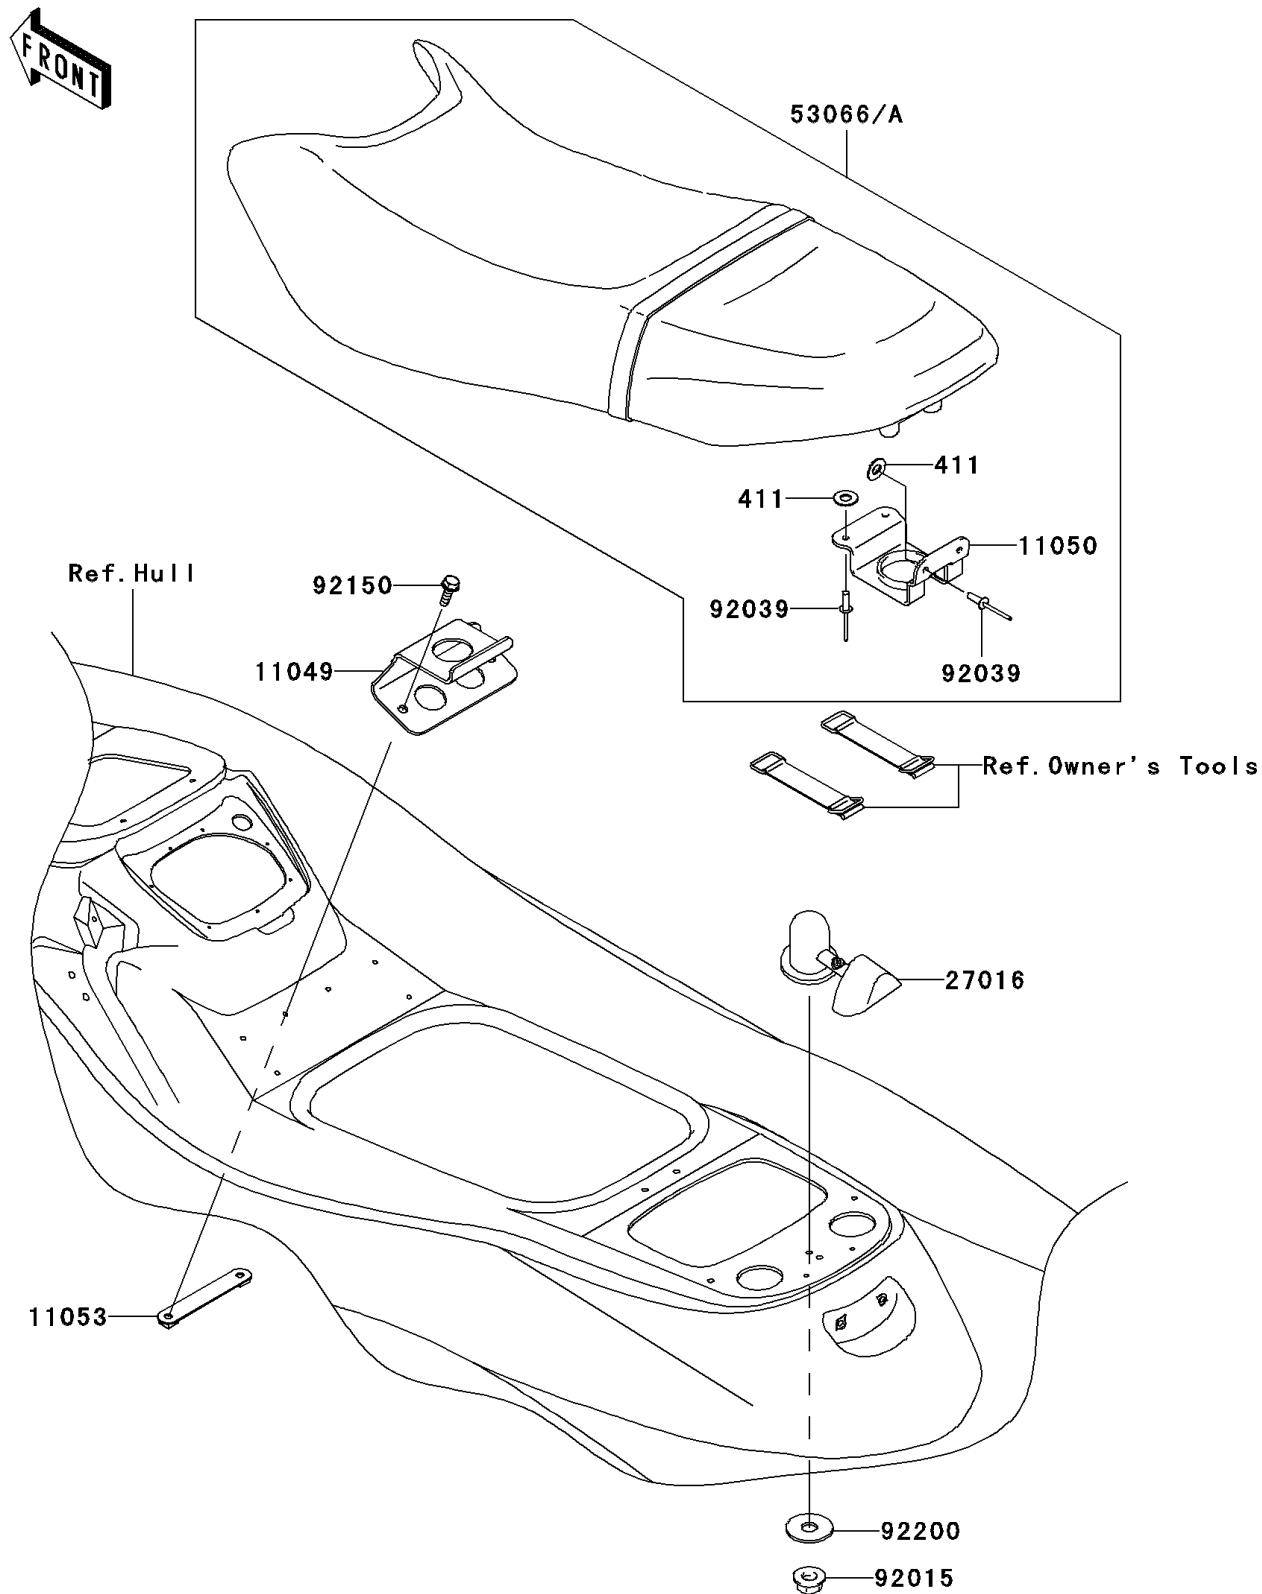

2004 1200 STX-R PARTS DIAGRAM

Seat

F3146

2004 1200 STX-R PARTS LIST

Seat

ITEM NAME	PART NUMBER	QUANTITY
WASHER-PLAIN,5MM (Ref # 411)	411S0500	1
BRACKET,SEAT (Ref # 11049)	11049-3735	1
BRACKET,SEAT LOCK (Ref # 11050)	11050-3741	1
BRACKET (Ref # 11053)	11053-3785	1
LOCK-ASSY,SEAT,F.BLACK (Ref # 27016)	27016-3744-6Z	1
SEAT-ASSY,BLACK/WHITE (Ref # 53066)	53066-3703-PK	1
NUT,FLANGED,8MM (Ref # 92015)	92015-3709	1
RIVET (Ref # 92039)	92039-3714	1
BOLT,6X18 (Ref # 92150)	92150-3729	1
WASHER,8.5X25X1.5 (Ref # 92200)	92200-3717	1