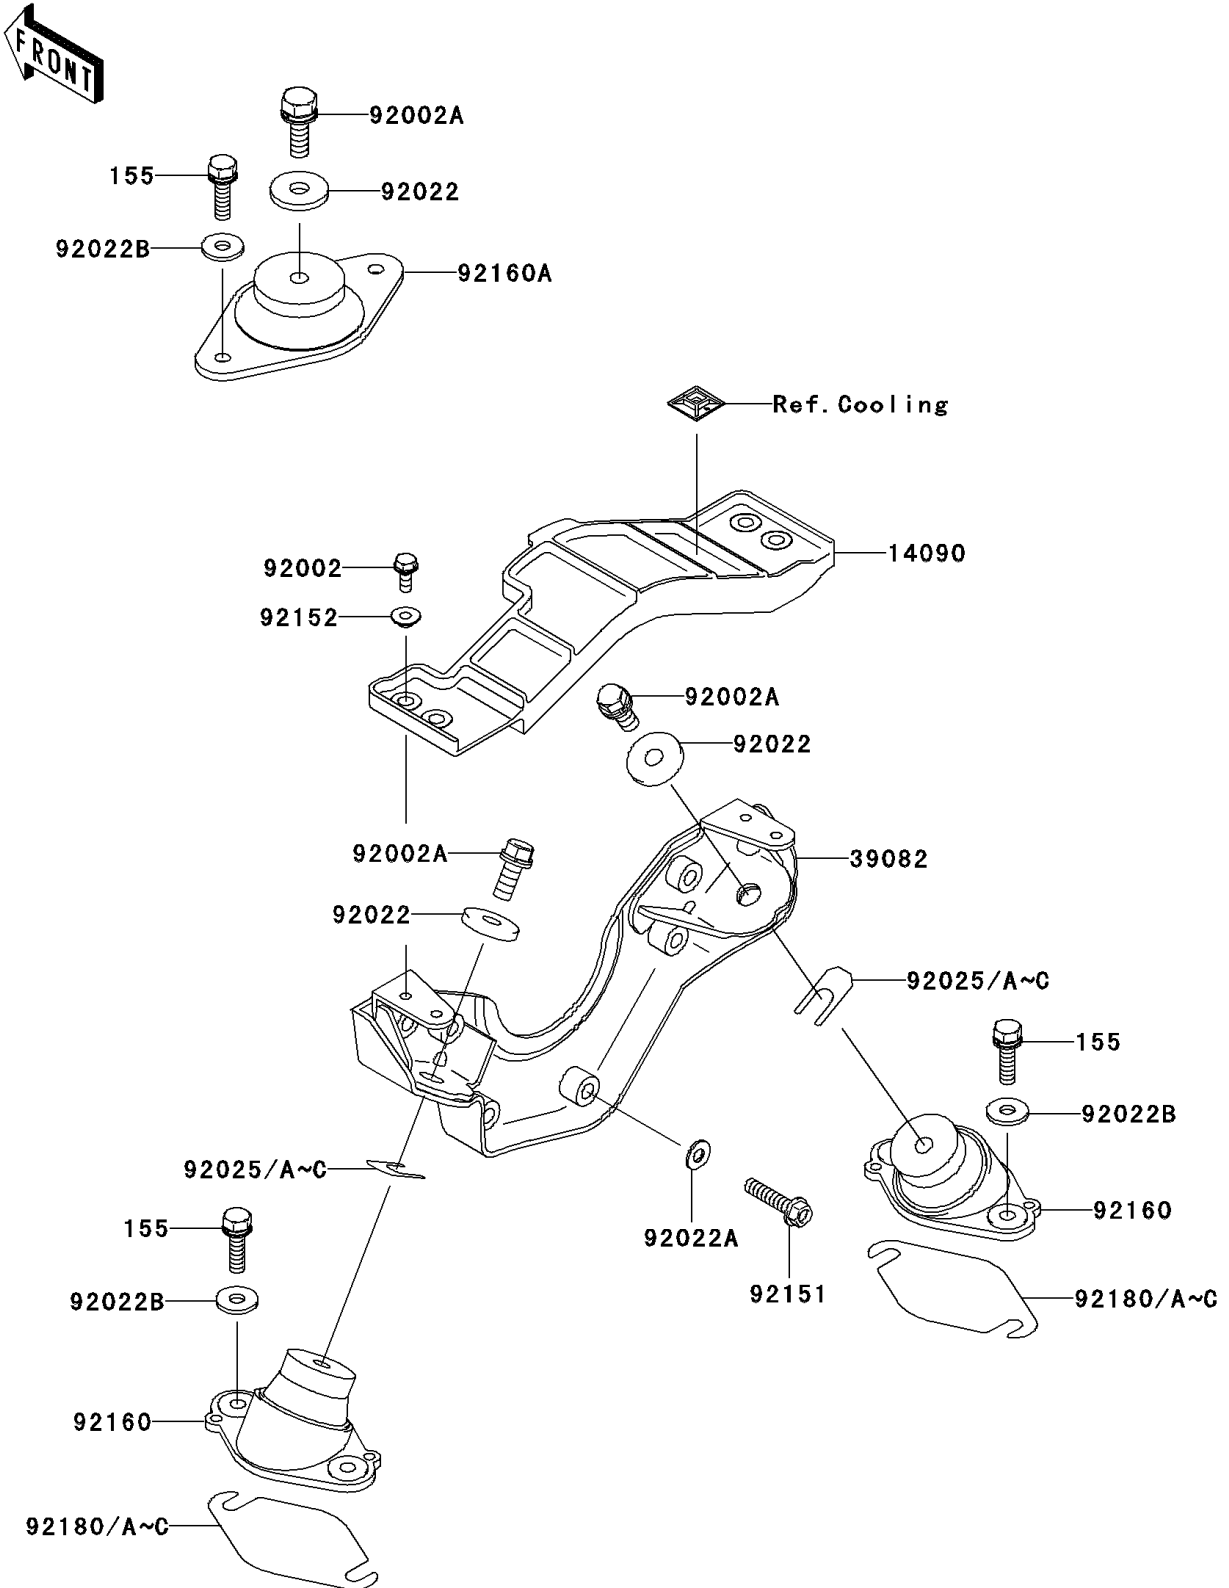

2004 1200 STX-R PARTS DIAGRAM

Engine Mount

F3144

2004 1200 STX-R PARTS LIST

Engine Mount

ITEM NAME	PART NUMBER	QUANTITY
BOLT-WSP-SMALL,8X30 (Ref # 155)	155R0830	1
COVER (Ref # 14090)	14090-3815	1
MOUNT-ENGINE (Ref # 39082)	39082-3720	1
BOLT,6X16 (Ref # 92002)	92002-3728	1
BOLT,10X25 (Ref # 92002A)	92002-3770	1
WASHER,32X10.5X4 (Ref # 92022)	92022-3023	1
WASHER,8.2X18X1.5 (Ref # 92022A)	92022-3743	1
WASHER,8.4X23X2.5 (Ref # 92022B)	92022-3744	1
SHIM,T=0.3MM (Ref # 92025)	92025-3705	1
SHIM,T=0.5MM (Ref # 92025A)	92025-3706	1
SHIM,T=1.0MM (Ref # 92025B)	92025-3707	1
SHIM,T=1.5MM (Ref # 92025C)	92025-3708	1
BOLT,8X35 (Ref # 92151)	92151-3763	1
COLLAR (Ref # 92152)	92152-3712	1
DAMPER,ENGINE MOUNT (Ref # 92160)	92160-3838	1
DAMPER (Ref # 92160A)	92160-3903	1
SHIM,T=0.30 (Ref # 92180)	92180-3708	1
SHIM,T=0.50 (Ref # 92180A)	92180-3709	1
SHIM,T=1.00 (Ref # 92180B)	92180-3710	1
SHIM,T=1.50 (Ref # 92180C)	92180-3711	1