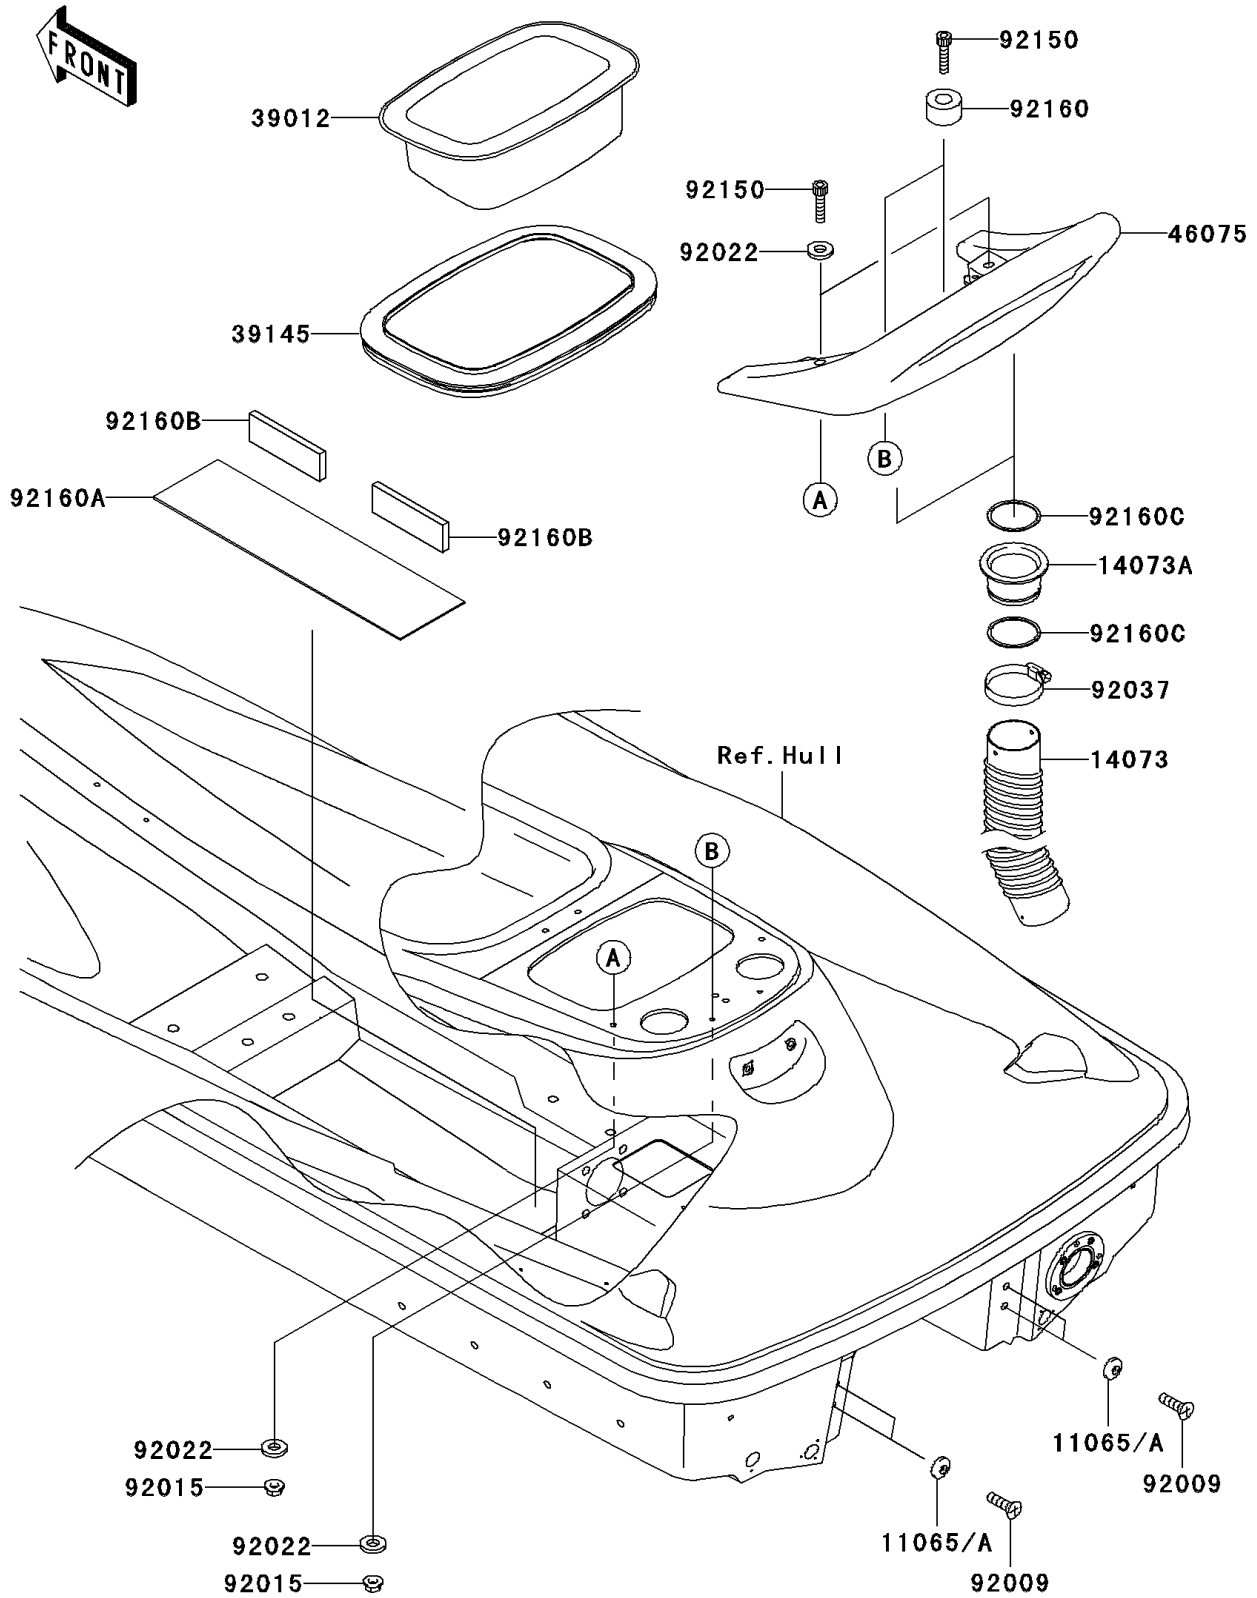

2004 1200 STX-R PARTS DIAGRAM

Hull Rear Fittings

F3137

2004 1200 STX-R PARTS LIST

Hull Rear Fittings

ITEM NAME	PART NUMBER	QUANTITY
CAP,STEP NUT (Ref # 11065)	11065-3712	1
DUCT (Ref # 14073)	14073-3798	1
DUCT (Ref # 14073A)	14073-3799	1
CASE-STORAGE (Ref # 39012)	39012-3716	1
TRIM-SEAL,REAR STORAGE CASE (Ref # 39145)	39145-3783	1
GRIP,RR,F.BLACK (Ref # 46075)	46075-3755-6Z	1
SCREW,6X12 (Ref # 92009)	92009-3852	1
NUT,6MM (Ref # 92015)	92015-3767	1
WASHER,6.5X20X1.5 (Ref # 92022)	92022-3710	1
CLAMP (Ref # 92037)	92037-3738	1
BOLT,SOCKET,6X30 (Ref # 92150)	92150-3822	1
DAMPER (Ref # 92160)	92160-3738	1
DAMPER (Ref # 92160A)	92160-3839	1
DAMPER (Ref # 92160B)	92160-3840	1
DAMPER (Ref # 92160C)	92160-3910	1