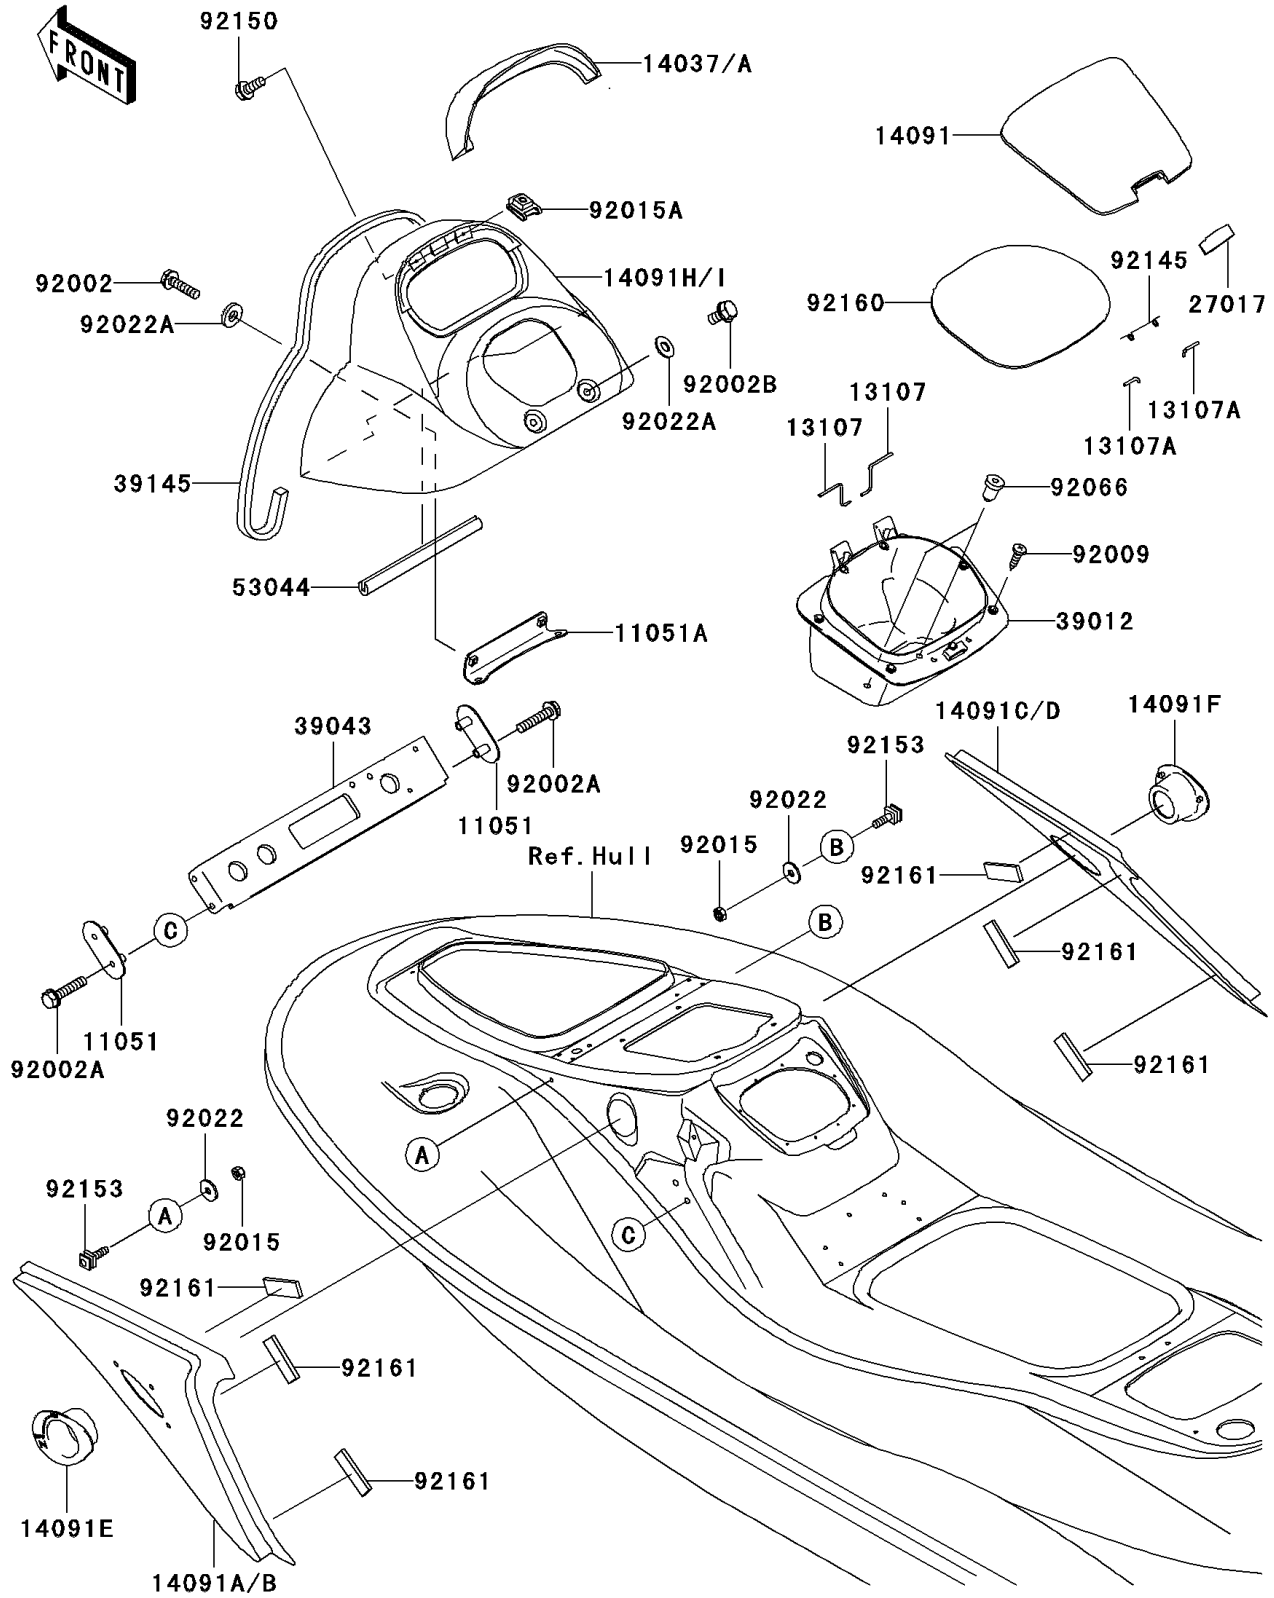

## 2004 1200 STX-R PARTS DIAGRAM

Hull Middle Fittings

F3136

## 2004 1200 STX-R PARTS LIST

### Hull Middle Fittings

ITEM NAME	PART NUMBER	QUANTITY
BRACKET,CROSSMEMBER (Ref # 11051)	11051-3782	1
BRACKET (Ref # 11051A)	11051-3811	1
SHAFT (Ref # 13107)	13107-3761	1
SHAFT (Ref # 13107A)	13107-3769	1
SCREEN,METER,C.L.GREEN (Ref # 14037)	14037-3709-367	1
COVER,CENTER STORAGE,J.WHITE (Ref # 14091)	14091-3710-8C	1
COVER,SIDE,LH,C.L.GREEN (Ref # 14091A)	14091-3713-367	1
COVER,SIDE,RH,C.L.GREEN (Ref # 14091C)	14091-3714-367	1
COVER,CHOKE KNOB,F.BLACK (Ref # 14091E)	14091-3715-6Z	1
COVER,FUEL KNOB,F.BLACK (Ref # 14091F)	14091-3716-6Z	1
COVER,HANDLE,C.L.GREEN (Ref # 14091H)	14091-3769-367	1
LOCK,CENTER STORAGE (Ref # 27017)	27017-3725	1
CASE-STORAGE (Ref # 39012)	39012-3735	1
CROSSMEMBER-COMP (Ref # 39043)	39043-3703	1
TRIM-SEAL,L=900 (Ref # 39145)	39145-3772	1
TRIM,L=180 (Ref # 53044)	53044-3755	1
BOLT,6X25 (Ref # 92002)	92002-3714	1
BOLT,6X30 (Ref # 92002A)	92002-3726	1
BOLT,6X12 (Ref # 92002B)	92002-3763	1
SCREW,TAPPING,5X20 (Ref # 92009)	92009-3716	1
NUT,LOCK,5MM (Ref # 92015)	92015-3798	1
NUT,CLIP,5MM (Ref # 92015A)	92015-3830	1
WASHER,5X16X1.5 (Ref # 92022)	92022-3041	1
WASHER,6.5X20X1.5 (Ref # 92022A)	92022-3710	1
PLUG (Ref # 92066)	92066-3773	1
SPRING (Ref # 92145)	92145-3711	1
BOLT,5X16 (Ref # 92150)	92150-3778	1
BOLT,5MM (Ref # 92153)	92153-3703	1
DAMPER (Ref # 92160)	92160-3933	1

## 2004 1200 STX-R PARTS LIST

Hull Middle Fittings

ITEM NAME	PART NUMBER	QUANTITY
DAMPER (Ref # 92161)	92161-3756	1