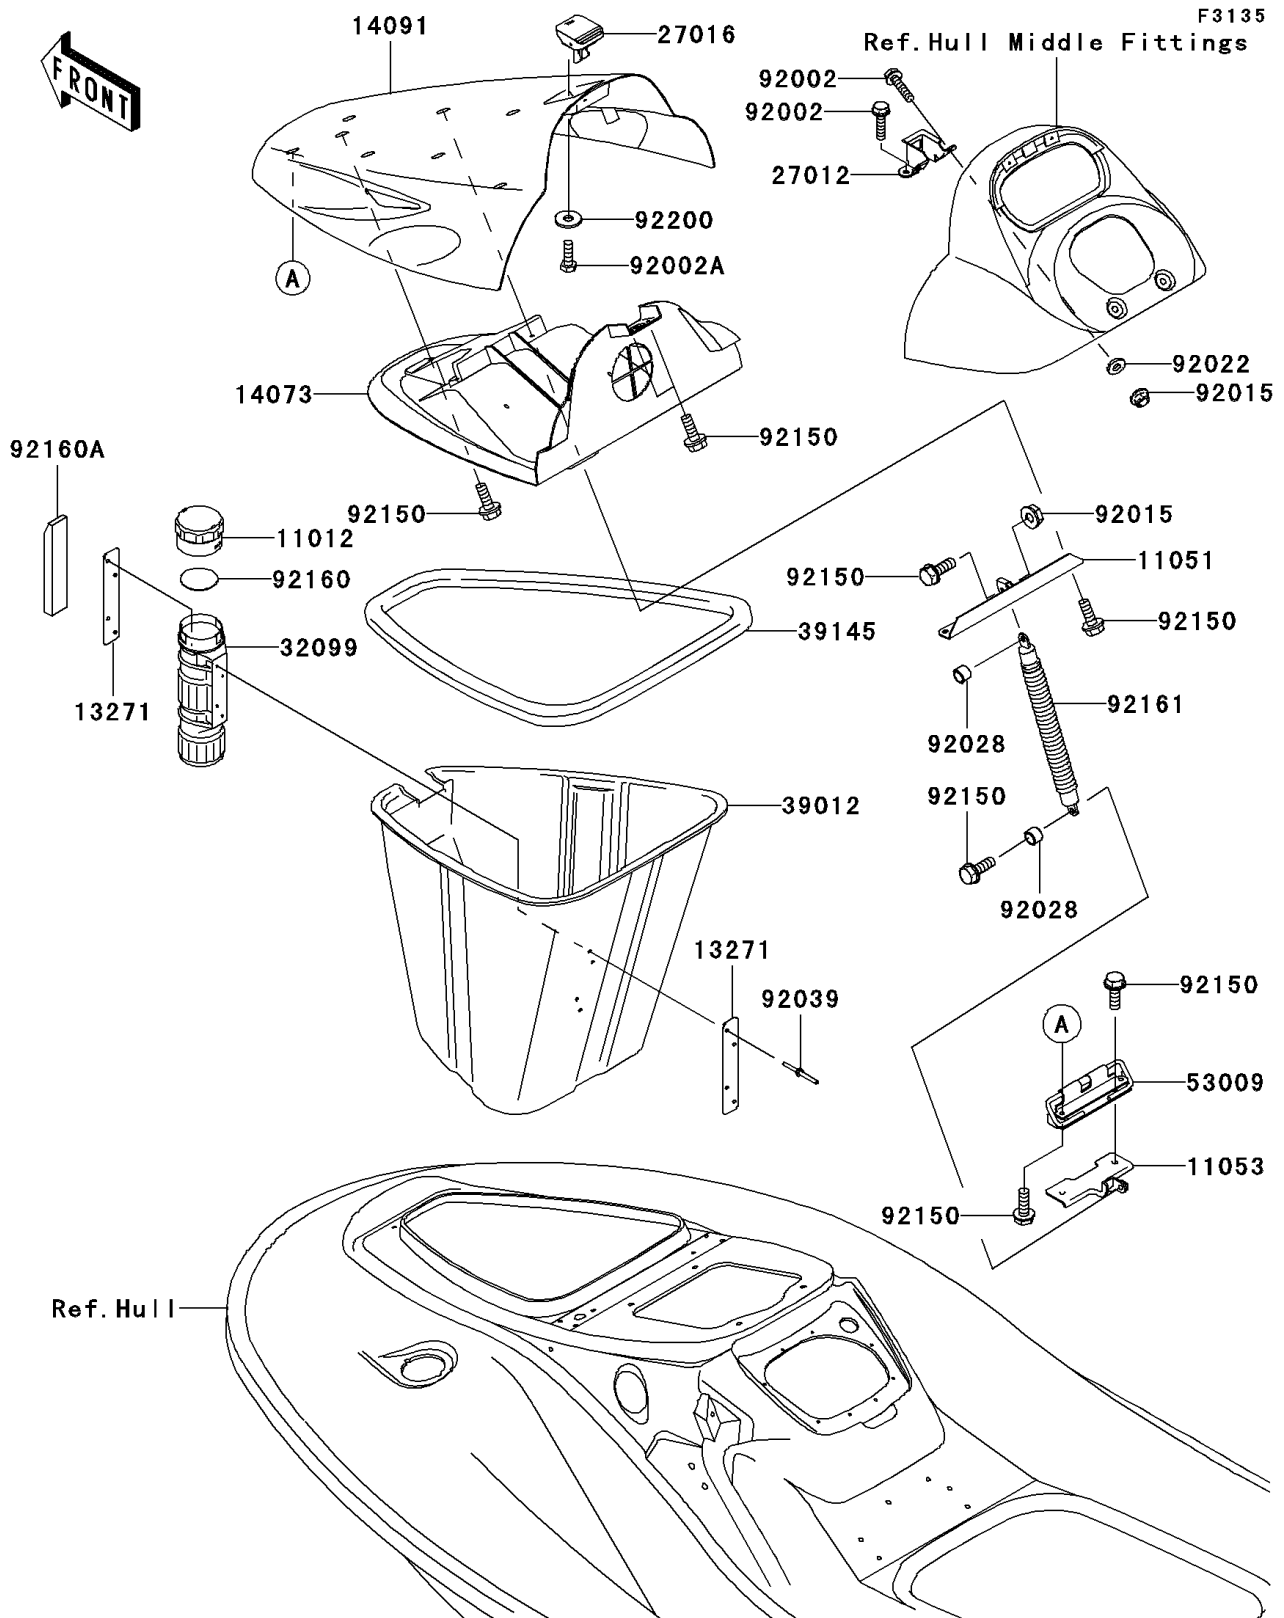

2004 1200 STX-R PARTS DIAGRAM

Hull Front Fittings(C1)

2004 1200 STX-R PARTS LIST

Hull Front Fittings(C1)

ITEM NAME	PART NUMBER	QUANTITY
CAP,FIRE EXTINGUISHER (Ref # 11012)	11012-3766	1
BRACKET (Ref # 11051)	11051-3766	1
BRACKET (Ref # 11053)	11053-3752	1
PLATE,FIRE EXTINGUISHER (Ref # 13271)	13271-3775	1
DUCT,FR (Ref # 14073)	14073-3777	1
COVER,HATCH,C.L.GREEN (Ref # 14091)	14091-3734-367	1
HOOK (Ref # 27012)	27012-3830	1
LOCK-ASSY,HATCH COVER (Ref # 27016)	27016-3756	1
CASE,FIRE EXTINGUISHER (Ref # 32099)	32099-3769	1
CASE-STORAGE,FR (Ref # 39012)	39012-3726	1
TRIM-SEAL,L=1380 (Ref # 39145)	39145-3773	1
HINGE,HATCH COVER (Ref # 53009)	53009-3725	1
BOLT,6X25 (Ref # 92002)	92002-3714	1
BOLT,5X16 (Ref # 92002A)	92002-3747	1
NUT,6MM (Ref # 92015)	92015-3767	1
WASHER,6.5X20X1.5 (Ref # 92022)	92022-3710	1
BUSHING (Ref # 92028)	92028-3765	1
RIVET (Ref # 92039)	92039-3783	1
BOLT,6X18 (Ref # 92150)	92150-3729	1
DAMPER (Ref # 92160)	92160-3814	1
DAMPER (Ref # 92160A)	92160-3821	1
DAMPER,HATCH (Ref # 92161)	92161-3753	1
WASHER,5.9X16X1.5 (Ref # 92200)	92200-3714	1