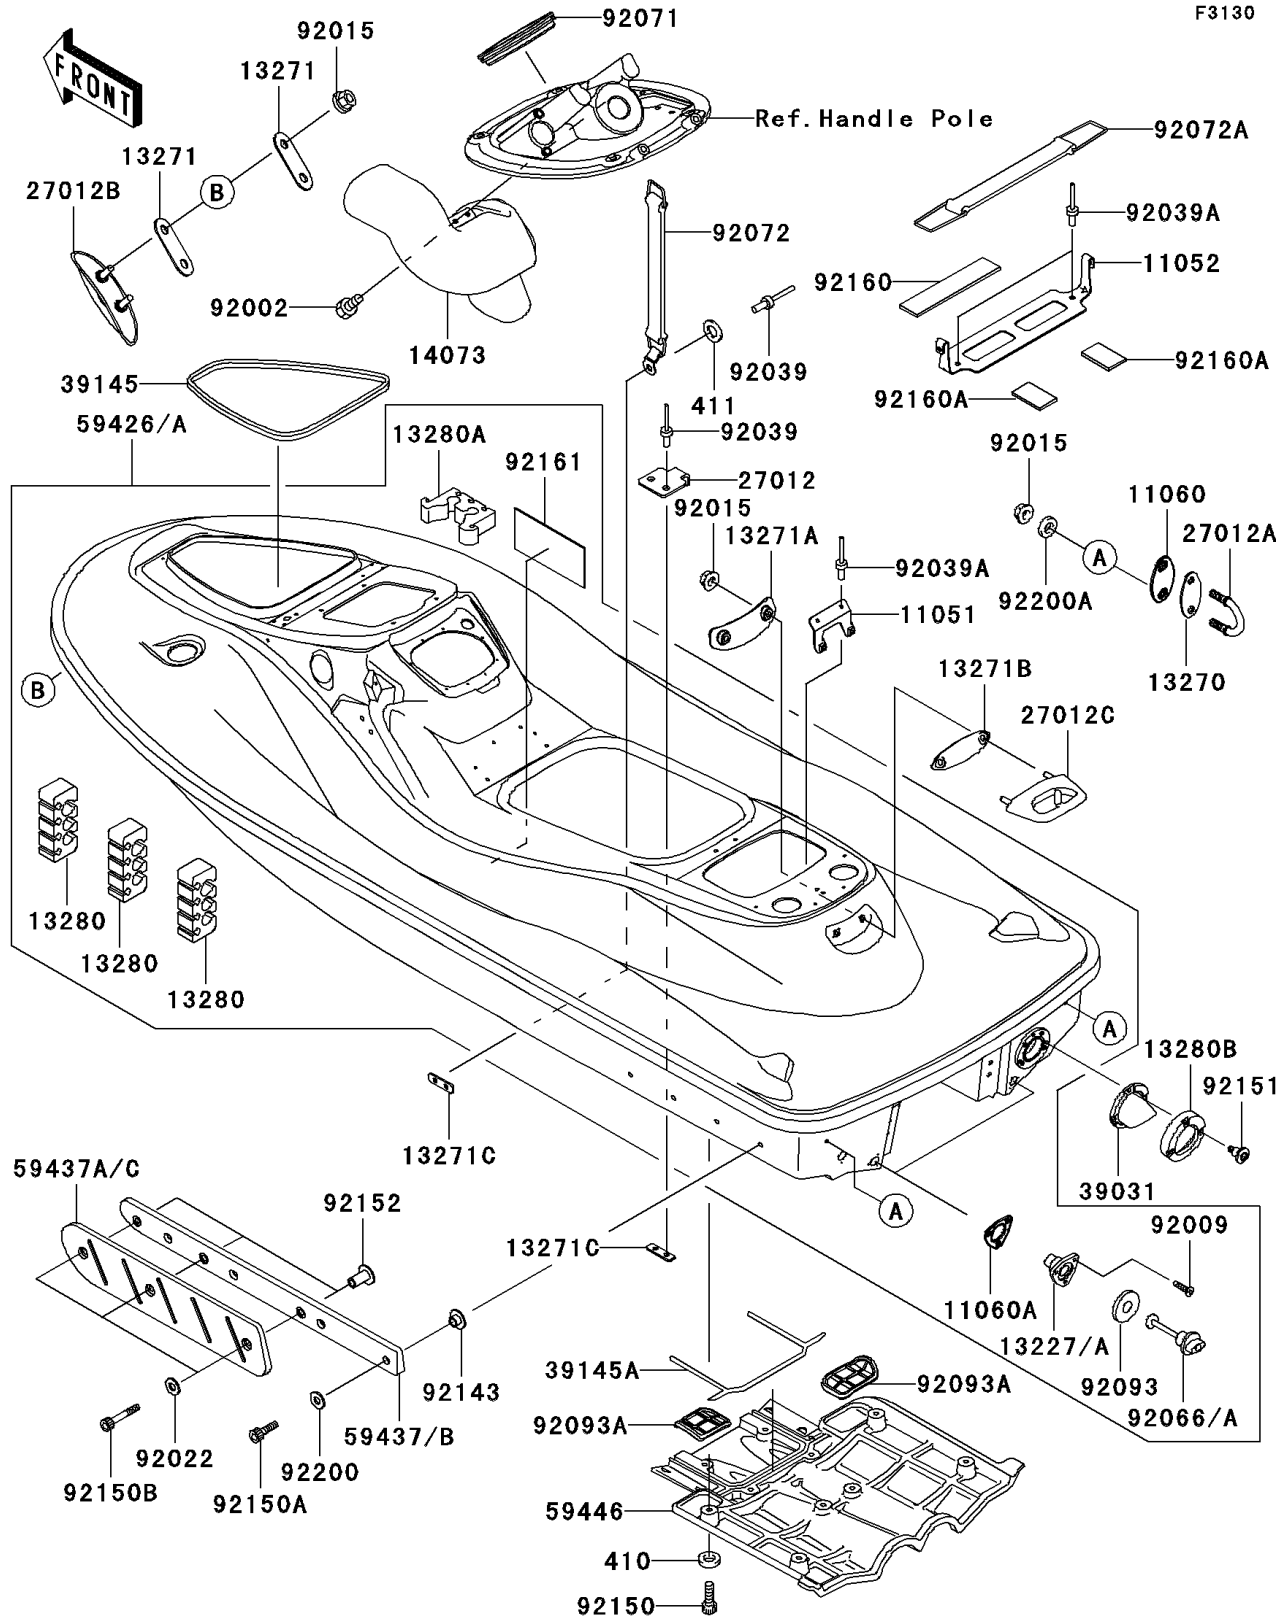

## 2004 1200 STX-R PARTS DIAGRAM

Hull

F3130

## 2004 1200 STX-R PARTS LIST

Hull

ITEM NAME	PART NUMBER	QUANTITY
BRACKET,BREATHER-BILGE (Ref # 11051)	11051-3802	1
BRACKET (Ref # 11052)	11052-3765	1
GASKET,U HOOK,RR (Ref # 11060)	11060-3800	1
GASKET,DRAIN PLUG (Ref # 11060A)	11060-3801	1
HOUSING,DRAIN PLUG,J. WHITE (Ref # 13227A)	13227-3721-8U	1
PLATE (Ref # 13270)	13270-3860	1
PLATE (Ref # 13271)	13271-3724	1
PLATE,REAR TOWING HOOK (Ref # 13271A)	13271-3859	1
PLATE (Ref # 13271B)	13271-3889	1
PLATE (Ref # 13271C)	13271-3901	1
HOLDER (Ref # 13280)	13280-3703	1
HOLDER,FUEL FILTER (Ref # 13280A)	13280-3705	1
HOLDER,EXHAUST VALVE (Ref # 13280B)	13280-3718	1
DUCT (Ref # 14073)	14073-3801	1
HOOK (Ref # 27012)	27012-3787	1
HOOK (Ref # 27012A)	27012-3797	1
HOOK,BOW,F.BLACK (Ref # 27012B)	27012-3822-6Z	1
HOOK,REAR TOWING,F.BLACK (Ref # 27012C)	27012-3836-6Z	1
CAP-END (Ref # 39031)	39031-3704	1
TRIM-SEAL,L=1412 (Ref # 39145)	39145-3748	1
TRIM-SEAL,JET PUMP COVER (Ref # 39145A)	39145-3768	1
STABILIZER,RIGHT BASE,F.BLACK (Ref # 59437)	59437-3725-6Z	1
STABILIZER,RIGHT WING,F.BLACK (Ref # 59437A)	59437-3727-6Z	1
STABILIZER,LEFT BASE,F.BLACK (Ref # 59437B)	59437-3728-6Z	1
STABILIZER,LEFT WING,F.BLACK (Ref # 59437C)	59437-3730-6Z	1
COVER-JET PUMP (Ref # 59446)	59446-3754	1
BOLT,6X20 (Ref # 92002)	92002-3755	1
SCREW,TAPPING,4X16 (Ref # 92009)	92009-3849	1
NUT,FLANGED,8MM (Ref # 92015)	92015-3709	1