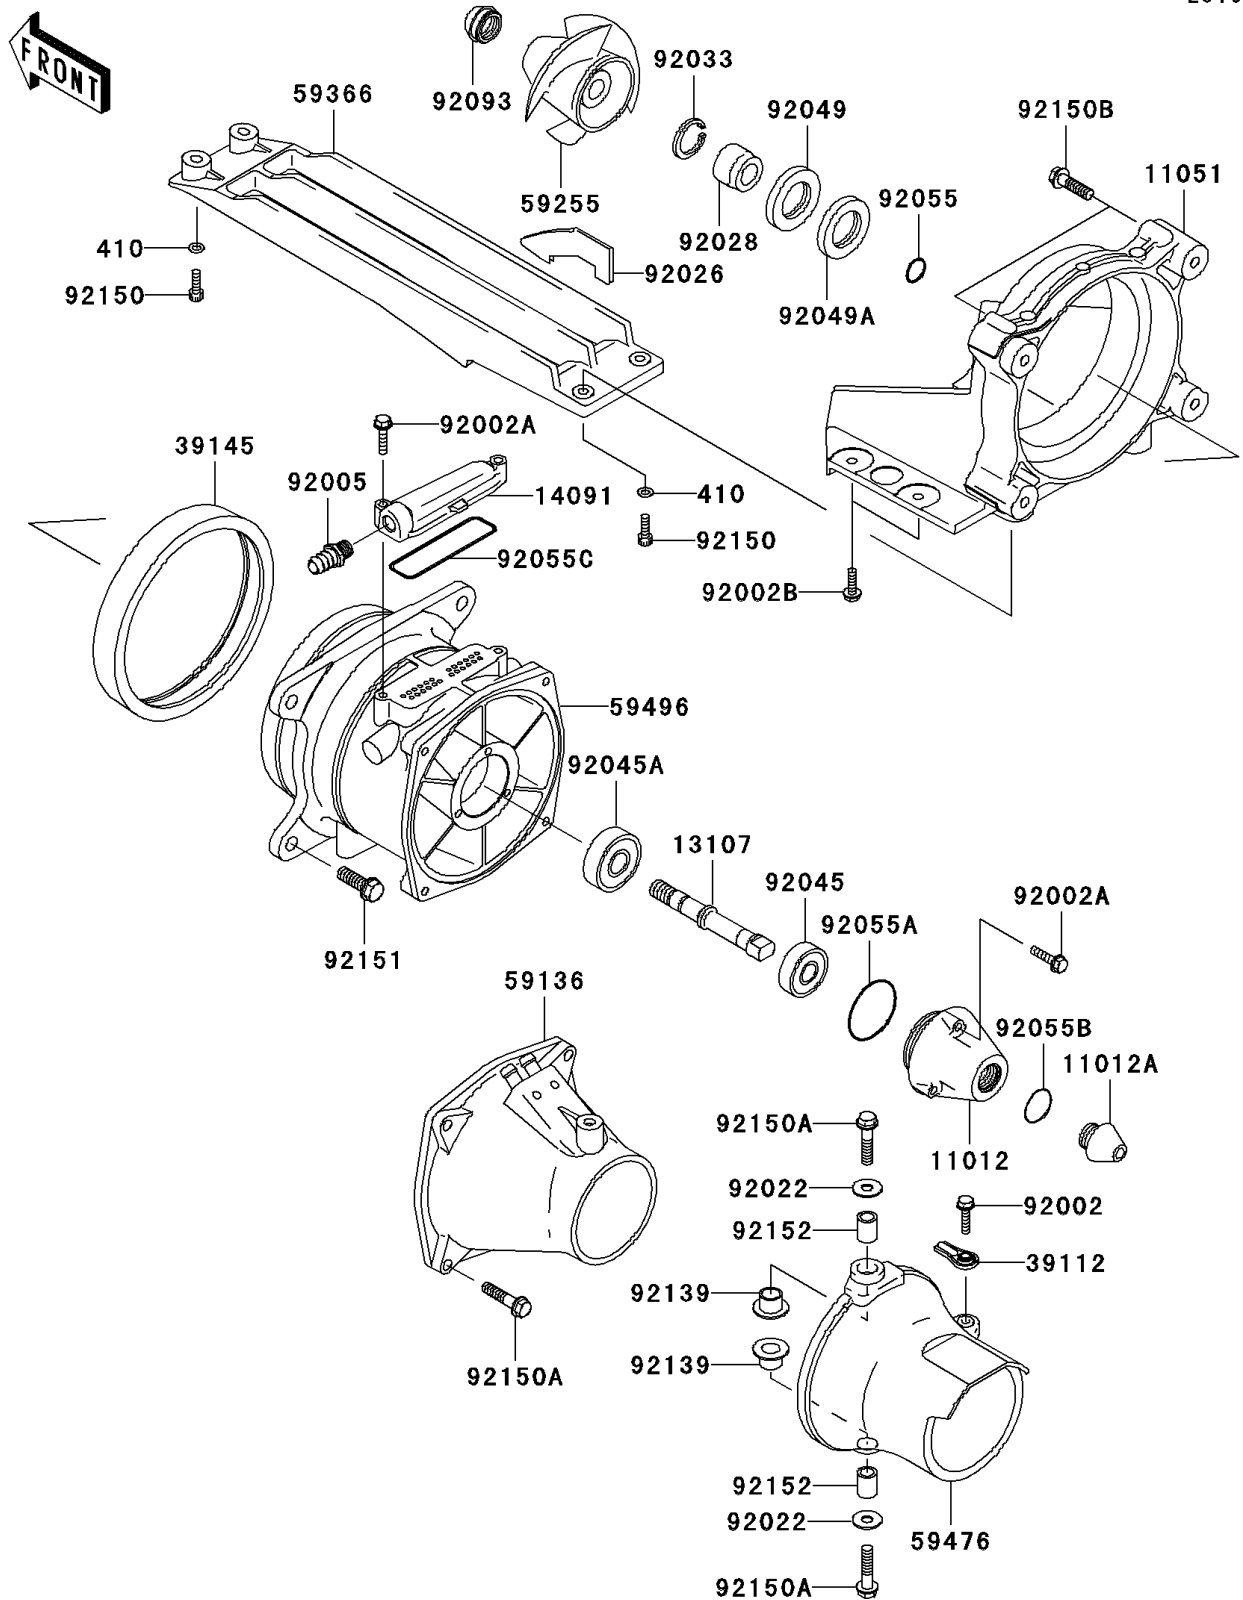

2004 1200 STX-R PARTS DIAGRAM

Jet Pump(C1)

E3191

2004 1200 STX-R PARTS LIST

Jet Pump(C1)

| ITEM NAME | PART NUMBER | QUANTITY |
|--------------------------------------|-------------|----------|
| WASHER-PLAIN-SMALL,6MM (Ref # 410) | 410S0600 | 1 |
| CAP (Ref # 11012) | 11012-3785 | 1 |
| CAP (Ref # 11012A) | 11012-3786 | 1 |
| BRACKET (Ref # 11051) | 11051-3763 | 1 |
| SHAFT,JETPUMP (Ref # 13107) | 13107-3752 | 1 |
| COVER,VANE GUIDE (Ref # 14091) | 14091-3751 | 1 |
| RODEND-TIE (Ref # 39112) | 39112-3703 | 1 |
| TRIM-SEAL (Ref # 39145) | 39145-3742 | 1 |
| NOZZLE-PUMP (Ref # 59136) | 59136-3761 | 1 |
| IMPELLER-COMP (Ref # 59255) | 59255-3721 | 1 |
| GRATE (Ref # 59366) | 59366-3719 | 1 |
| NOZZLE-STRG (Ref # 59476) | 59476-3742 | 1 |
| VANE-GUIDE (Ref # 59496) | 59496-3737 | 1 |
| BOLT,6X25 (Ref # 92002) | 92002-3714 | 1 |
| BOLT,6X30 (Ref # 92002A) | 92002-3726 | 1 |
| BOLT,6X20 (Ref # 92002B) | 92002-3755 | 1 |
| FITTING (Ref # 92005) | 92005-3714 | 1 |
| WASHER,PLAIN (Ref # 92022) | 92022-3026 | 1 |
| SPACER (Ref # 92026) | 92026-3742 | 1 |
| BUSHING (Ref # 92028) | 92028-3756 | 1 |
| RING-SNAP (Ref # 92033) | 92033-3725 | 1 |
| BEARING-BALL,62022RD (Ref # 92045) | 92045-3721 | 1 |
| BEARING-BALL,6303R-6 (Ref # 92045A) | 92045-3740 | 1 |
| SEAL-OIL,SCJ30X50X7 (Ref # 92049) | 92049-3720 | 1 |
| SEAL-OIL,SCY30X50X7 (Ref # 92049A) | 92049-3721 | 1 |
| RING-O,OIL FILTER (Ref # 92055) | 92055-1011 | 1 |
| RING-O (Ref # 92055A) | 92055-3741 | 1 |
| RING-O (Ref # 92055B) | 92055-3744 | 1 |
| RING-O,70.2X74.0X1.90 (Ref # 92055C) | 92055-3765 | 1 |