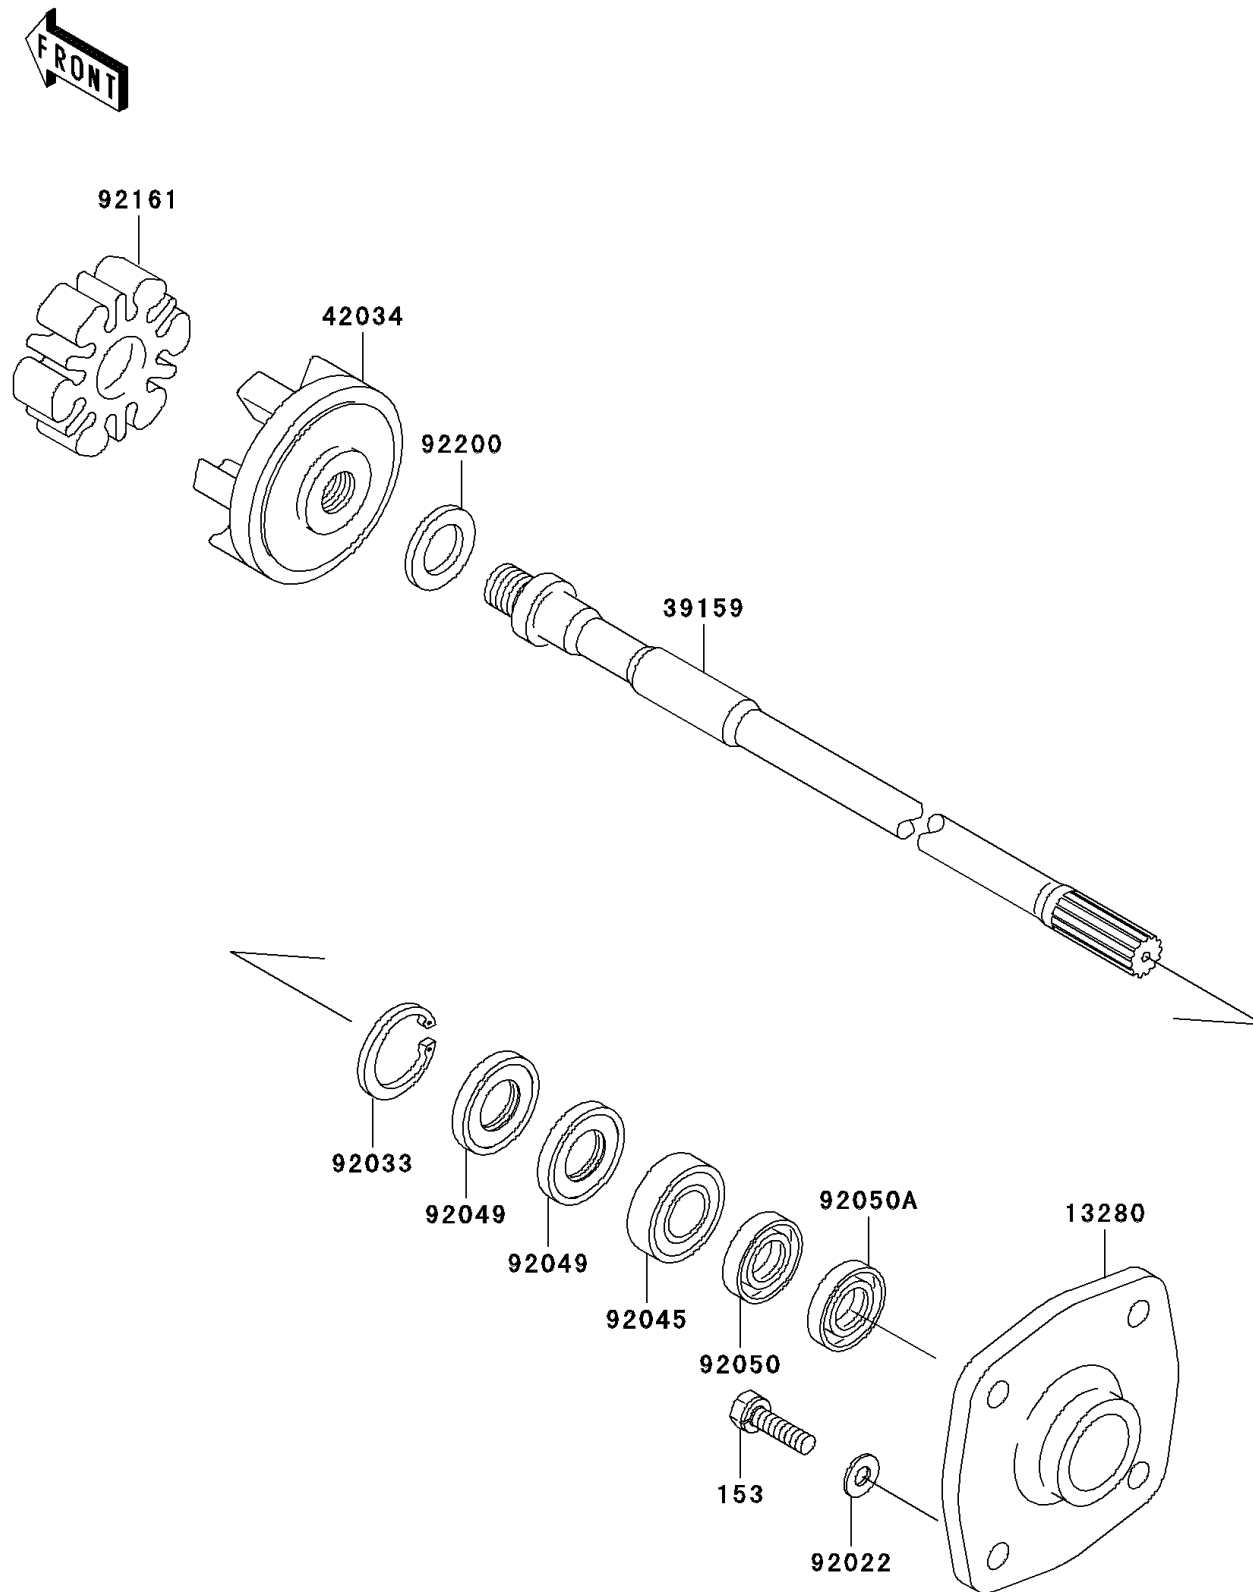

## 2004 1200 STX-R PARTS DIAGRAM

Drive Shaft

E3134

## 2004 1200 STX-R PARTS LIST

Drive Shaft

ITEM NAME	PART NUMBER	QUANTITY
BOLT-WS-SMALL (Ref # 153)	153R0830	1
HOLDER (Ref # 13280)	13280-3730	1
SHAFT-DRIVE (Ref # 39159)	39159-3732	1
COUPLING (Ref # 42034)	42034-3711	1
WASHER,8.2X18X1.5 (Ref # 92022)	92022-1964	1
RING-SNAP,42MM (Ref # 92033)	92033-3713	1
BEARING-BALL,60042RD (Ref # 92045)	92045-3705	1
SEAL-OIL,S620426 (Ref # 92049)	92049-3707	1
SEAL-OIL,SCY20368 (Ref # 92050)	92050-502	1
SEAL-OIL,SC20367 (Ref # 92050A)	92050-503	1
DAMPER (Ref # 92161)	92161-3711	1
WASHER,24X32X2.0 (Ref # 92200)	92200-3739	1