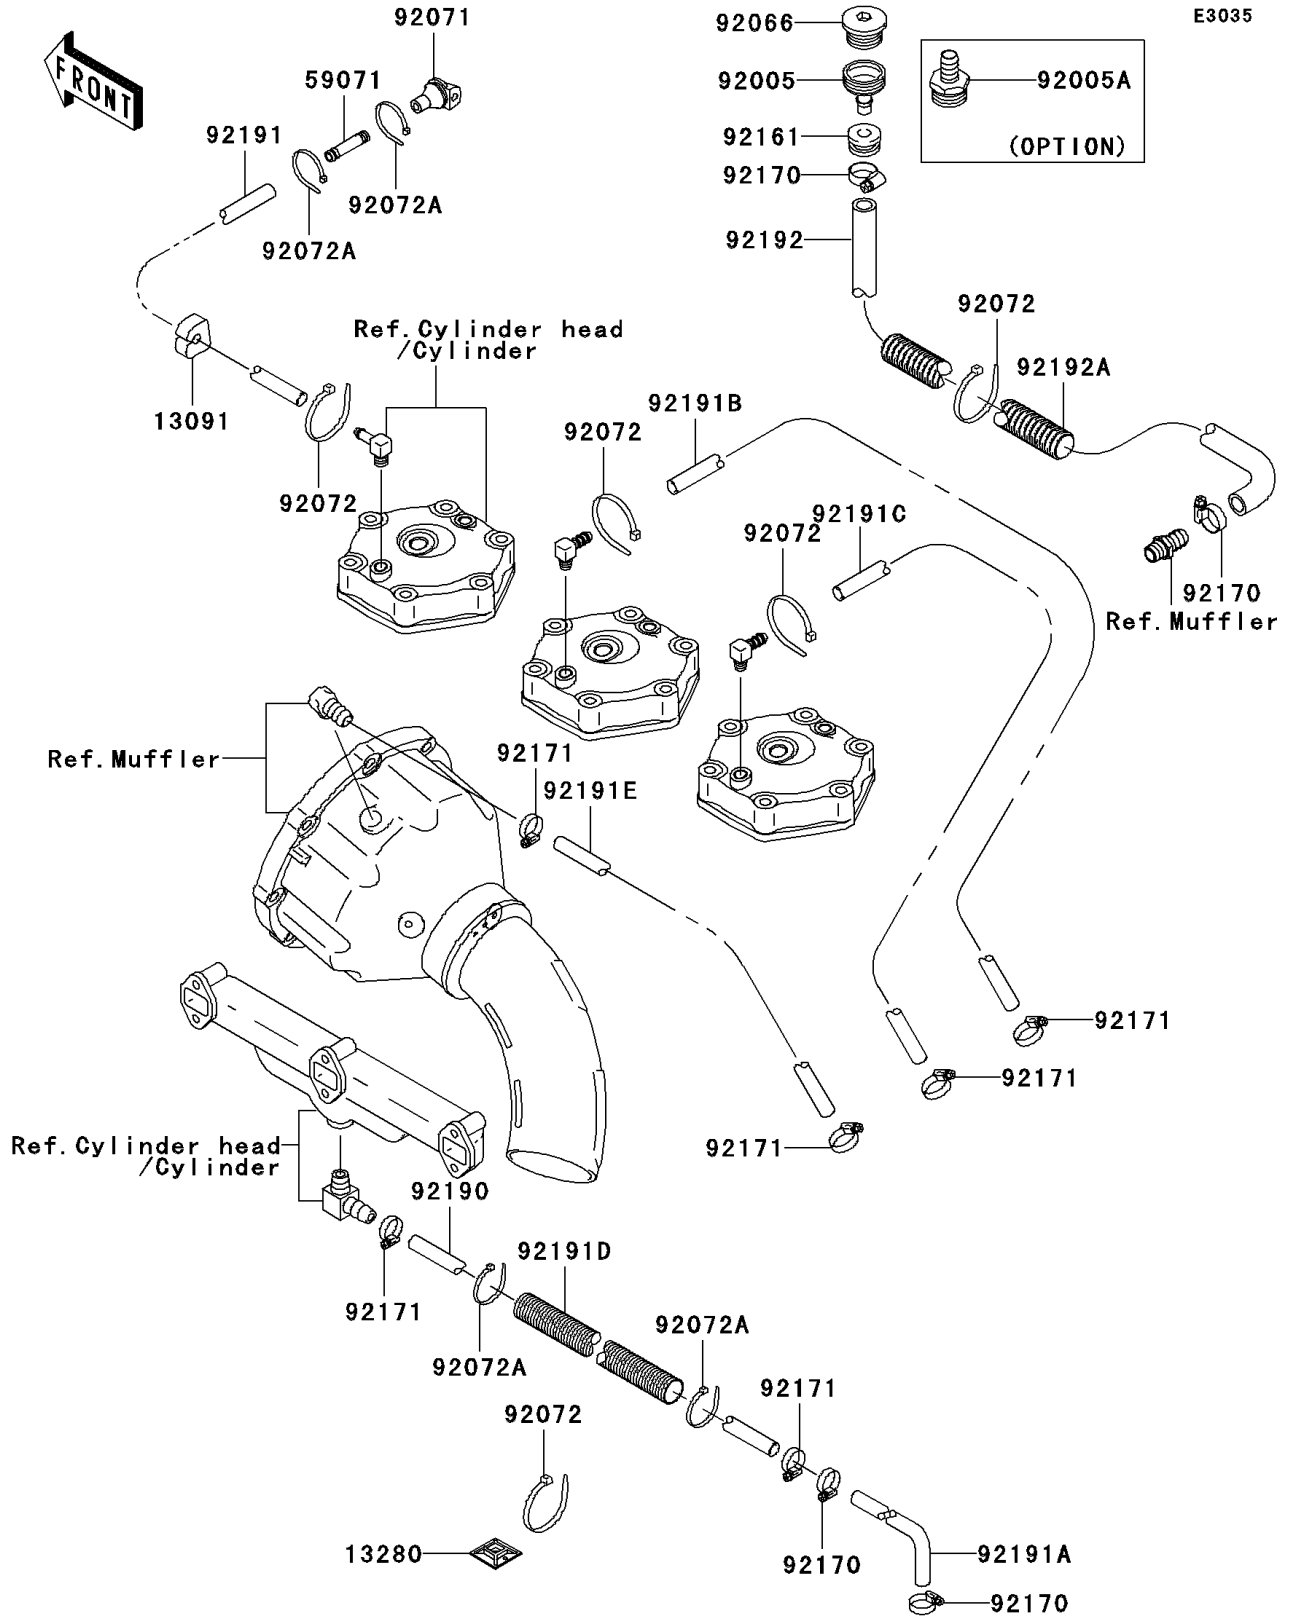

2004 1200 STX-R PARTS DIAGRAM

Cooling

2004 1200 STX-R PARTS LIST

Cooling

ITEM NAME	PART NUMBER	QUANTITY
HOLDER (Ref # 13091)	13091-3712	1
HOLDER (Ref # 13280)	13280-3739	1
JOINT (Ref # 59071)	59071-3764	1
FITTING,FLUSH (Ref # 92005)	92005-3744	1
FITTING,FLUSH (Ref # 92005A)	92005-3748	1
PLUG,FLUSH (Ref # 92066)	92066-3784	1
GROMMET (Ref # 92071)	92071-3815	1
BAND,L=188 (Ref # 92072)	92072-1239	1
BAND,L=99 (Ref # 92072A)	92072-3871	1
DAMPER (Ref # 92161)	92161-1331	1
CLAMP (Ref # 92170)	92170-3718	1
CLAMP (Ref # 92171)	92171-3701	1
TUBE,CHAMBER-TAIL PIPE (Ref # 92190)	92190-3998	1
TUBE,SENSOR-DECK (Ref # 92191)	92191-3748	1
TUBE,PUMP-HULL (Ref # 92191A)	92191-3785	1
TUBE,9X15X1200 (Ref # 92191B)	92191-3844	1
TUBE,9X15X1050 (Ref # 92191C)	92191-3845	1
TUBE (Ref # 92191D)	92191-3884	1
TUBE,MANIFOLD-HULL (Ref # 92191E)	92191-3951	1
TUBE, 12X18X1520 (Ref # 92192)	92192-3710	1
TUBE,PROTECTOR (Ref # 92192A)	92192-3732	1