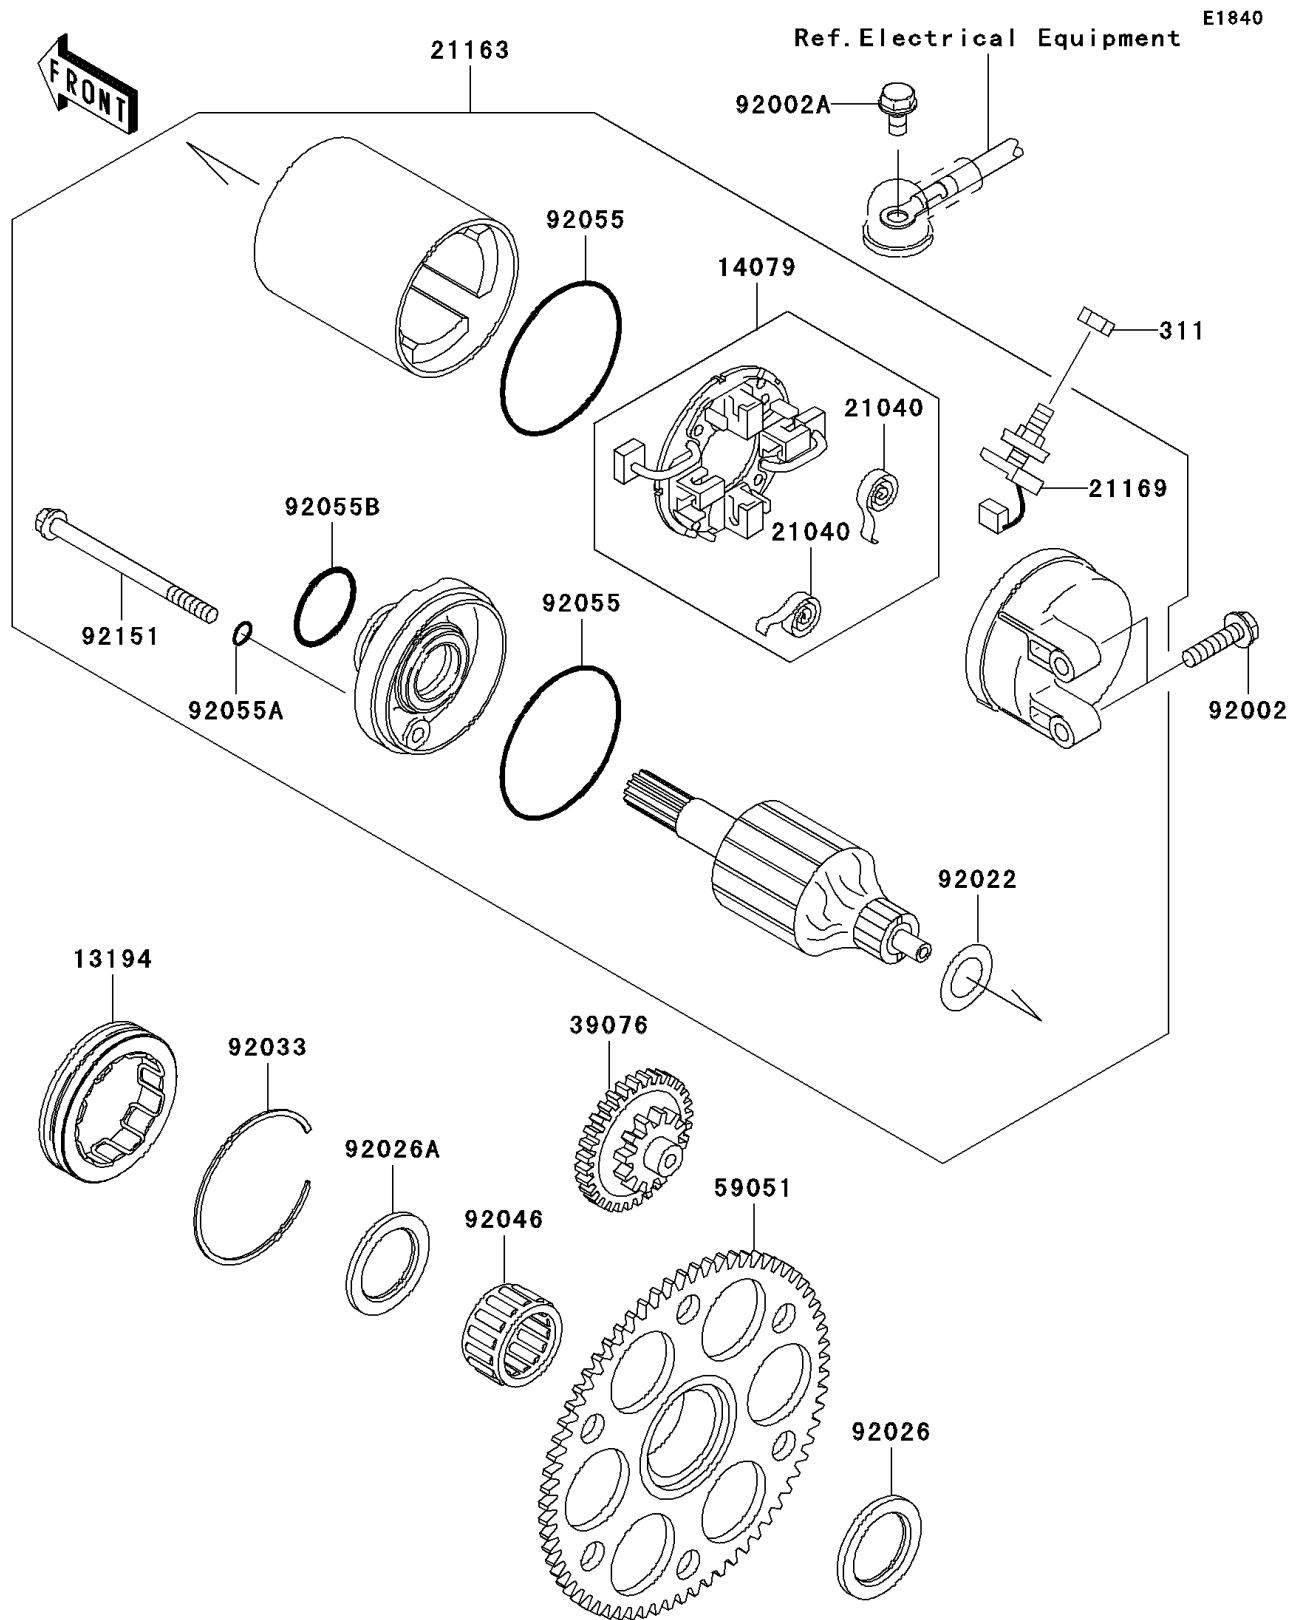

2004 1200 STX-R PARTS DIAGRAM

Starter Motor

2004 1200 STX-R PARTS LIST

Starter Motor

| ITEM NAME | PART NUMBER | QUANTITY |
|--|-------------|----------|
| NUT-HEX,6MM (Ref # 311) | 311R0600 | 1 |
| CLUTCH-ONEWAY (Ref # 13194) | 13194-3705 | 1 |
| HOLDER-ASSY (Ref # 14079) | 14079-3725 | 1 |
| SPRING-BRUSH (Ref # 21040) | 21040-3702 | 1 |
| STARTER-ELECTRIC (Ref # 21163) | 21163-3719 | 1 |
| TERMINAL (Ref # 21169) | 21169-3701 | 1 |
| LIMITER (Ref # 39076) | 39076-3703 | 1 |
| GEAR-SPUR (Ref # 59051) | 59051-3706 | 1 |
| BOLT,6X25 (Ref # 92002) | 92002-3714 | 1 |
| BOLT,6X12 (Ref # 92002A) | 92002-3763 | 1 |
| WASHER (Ref # 92022) | 92022-2200 | 1 |
| SPACER,28X38X3.0 (Ref # 92026) | 92026-3738 | 1 |
| SPACER,26.3X38X2.5 (Ref # 92026A) | 92026-3739 | 1 |
| RING-SNAP (Ref # 92033) | 92033-3731 | 1 |
| BEARING-NEEDLE,KT283315E01 (Ref # 92046) | 92046-3701 | 1 |
| RING-O,62MM (Ref # 92055) | 92055-1260 | 1 |
| RING-O,4.5MM (Ref # 92055A) | 92055-1261 | 1 |
| RING-O,24.4MM (Ref # 92055B) | 92055-1262 | 1 |
| BOLT (Ref # 92151) | 92151-3809 | 1 |