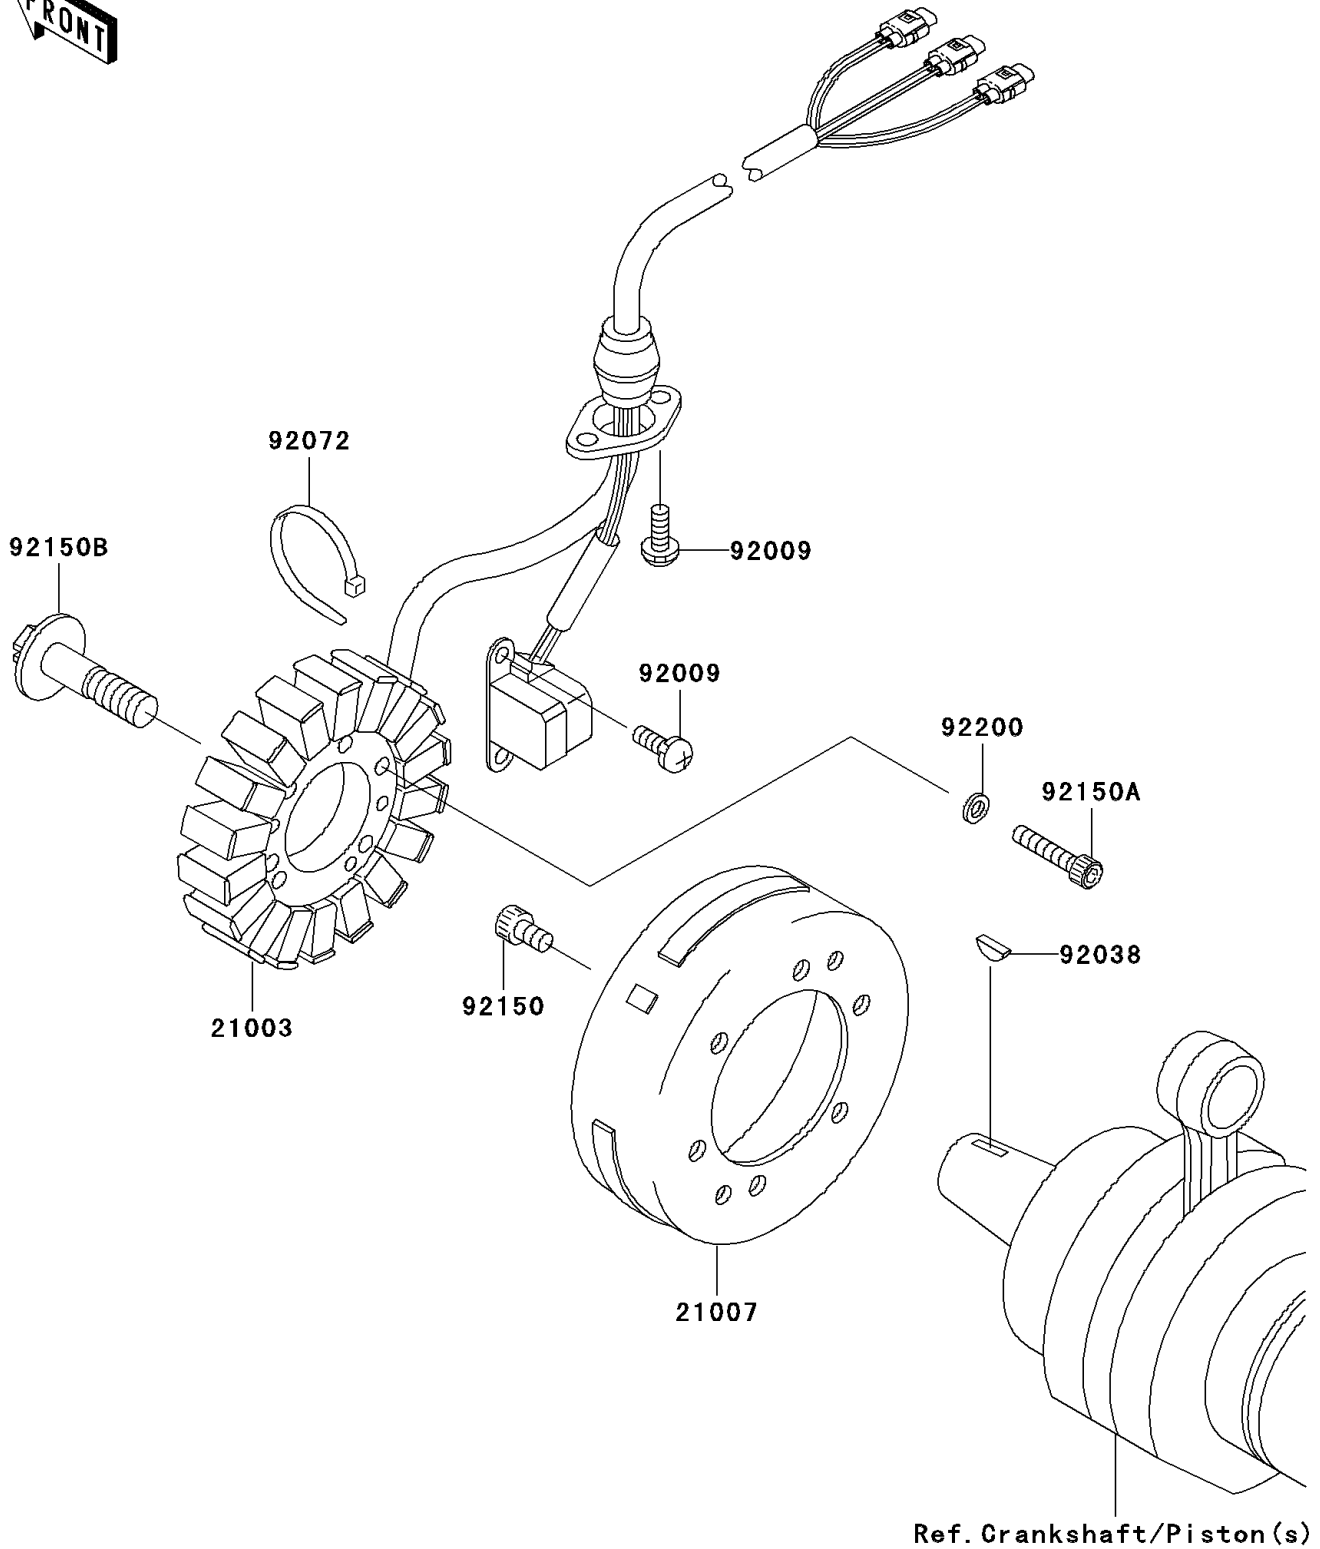

## 2004 1200 STX-R PARTS DIAGRAM

Generator

E1810

## 2004 1200 STX-R PARTS LIST

Generator

ITEM NAME	PART NUMBER	QUANTITY
STATOR (Ref # 21003)	21003-3746	1
ROTOR (Ref # 21007)	21007-3723	1
SCREW,5X12 (Ref # 92009)	92009-1296	1
KEY,WOODRUFF (Ref # 92038)	92038-001	1
BAND (Ref # 92072)	92072-3851	1
BOLT,SOCKET,6X10 (Ref # 92150)	92150-1650	1
BOLT,SOCKET,5X25 (Ref # 92150A)	92150-1684	1
BOLT (Ref # 92150B)	92150-3843	1
WASHER,5.1X9X1.5 (Ref # 92200)	92200-3768	1