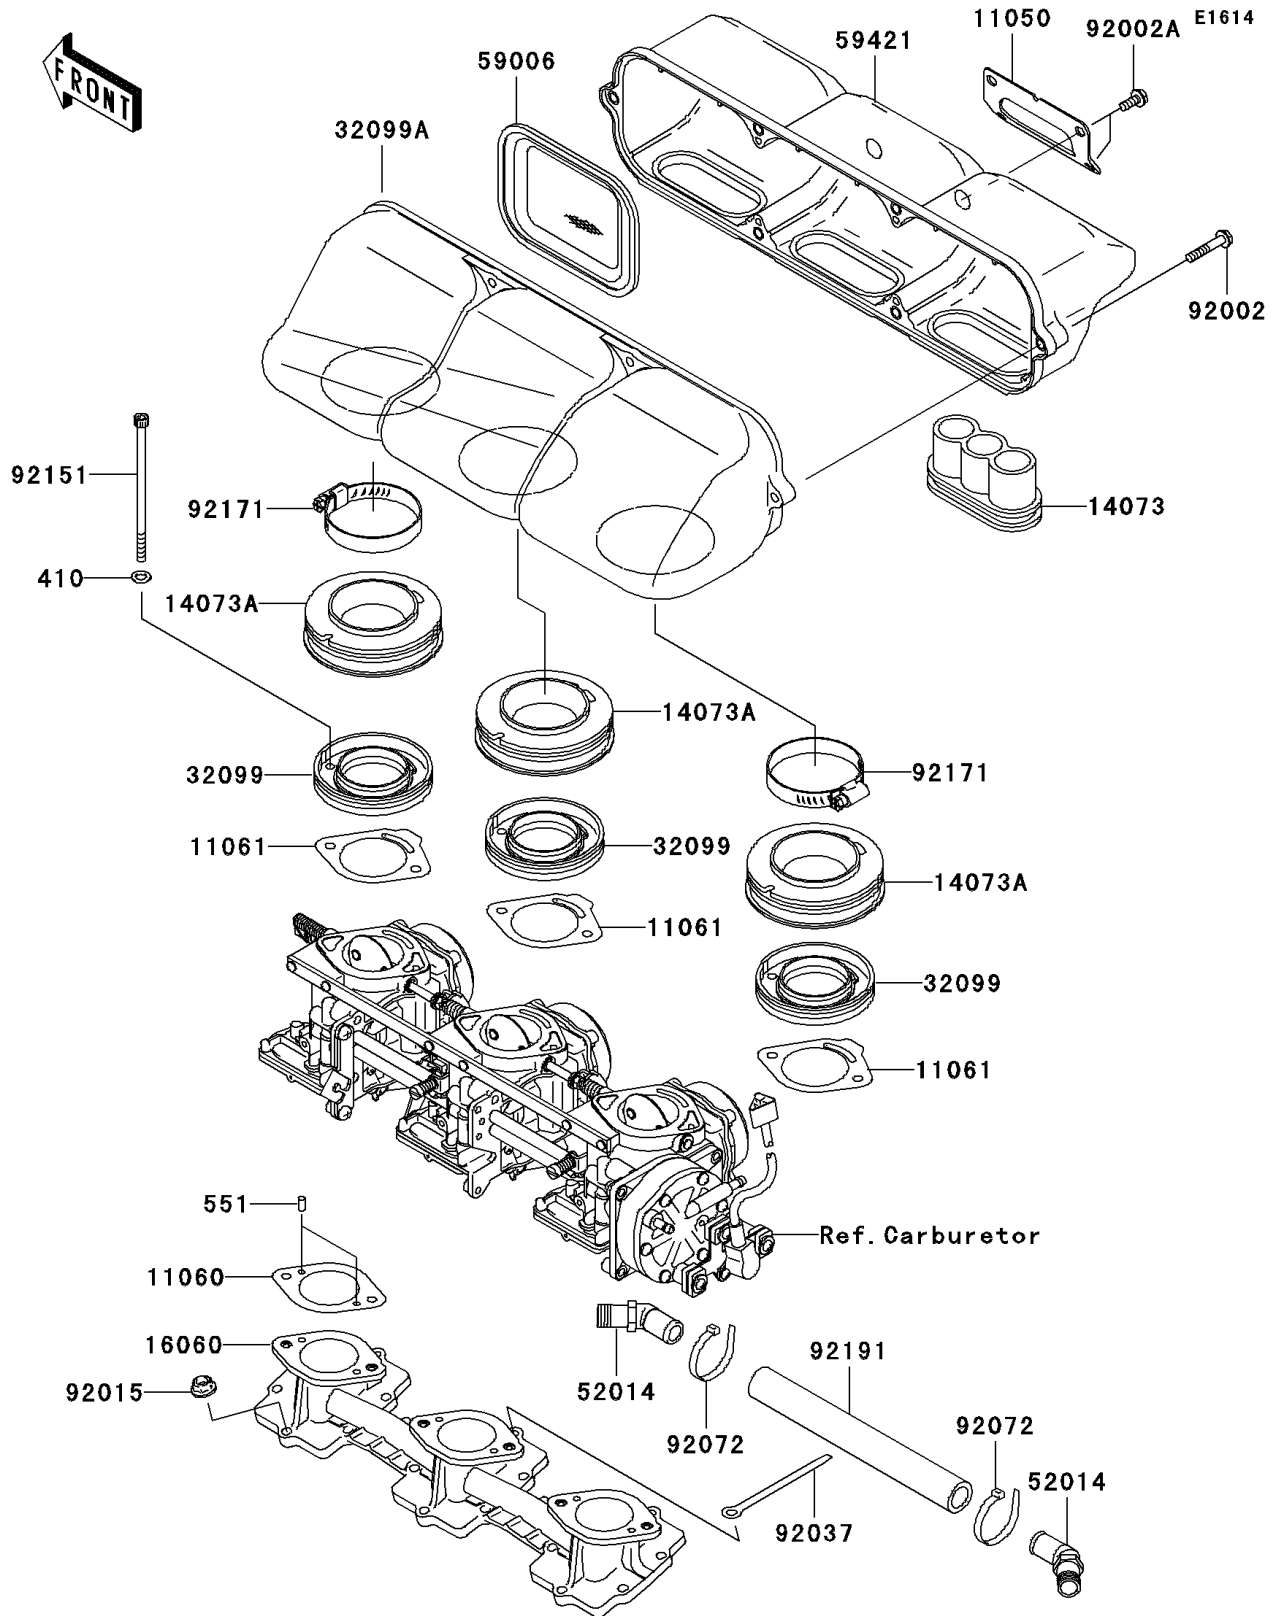

2004 1200 STX-R PARTS DIAGRAM

Flame Arrester

2004 1200 STX-R PARTS LIST

Flame Arrester

ITEM NAME	PART NUMBER	QUANTITY
WASHER-PLAIN-SMALL,6MM (Ref # 410)	410S0600	1
PIN-DOWEL (Ref # 551)	551R0408	1
BRACKET (Ref # 11050)	11050-3754	1
GASKET (Ref # 11060)	11060-3788	1
GASKET,CARBURETOR (Ref # 11061)	11061-3704	1
DUCT (Ref # 14073)	14073-3776	1
DUCT (Ref # 14073A)	14073-3785	1
PIPE-INTAKE (Ref # 16060)	16060-3708	1
CASE (Ref # 32099)	32099-3831	1
CASE,ARRESTER (Ref # 32099A)	32099-3843	1
ELBOW (Ref # 52014)	52014-3714	1
ARRESTER-FLAME (Ref # 59006)	59006-3715	1
COVER-INTAKE (Ref # 59421)	59421-3728	1
BOLT,6X35 (Ref # 92002)	92002-3715	1
BOLT,6X16 (Ref # 92002A)	92002-3728	1
NUT,6MM (Ref # 92015)	92015-3767	1
CLAMP,L=100 (Ref # 92037)	92037-3736	1
BAND (Ref # 92072)	92072-3874	1
BOLT,SOCKET,6X120 (Ref # 92151)	92151-3732	1
CLAMP (Ref # 92171)	92171-3707	1
TUBE,16.5X24.5X203 (Ref # 92191)	92191-3837	1