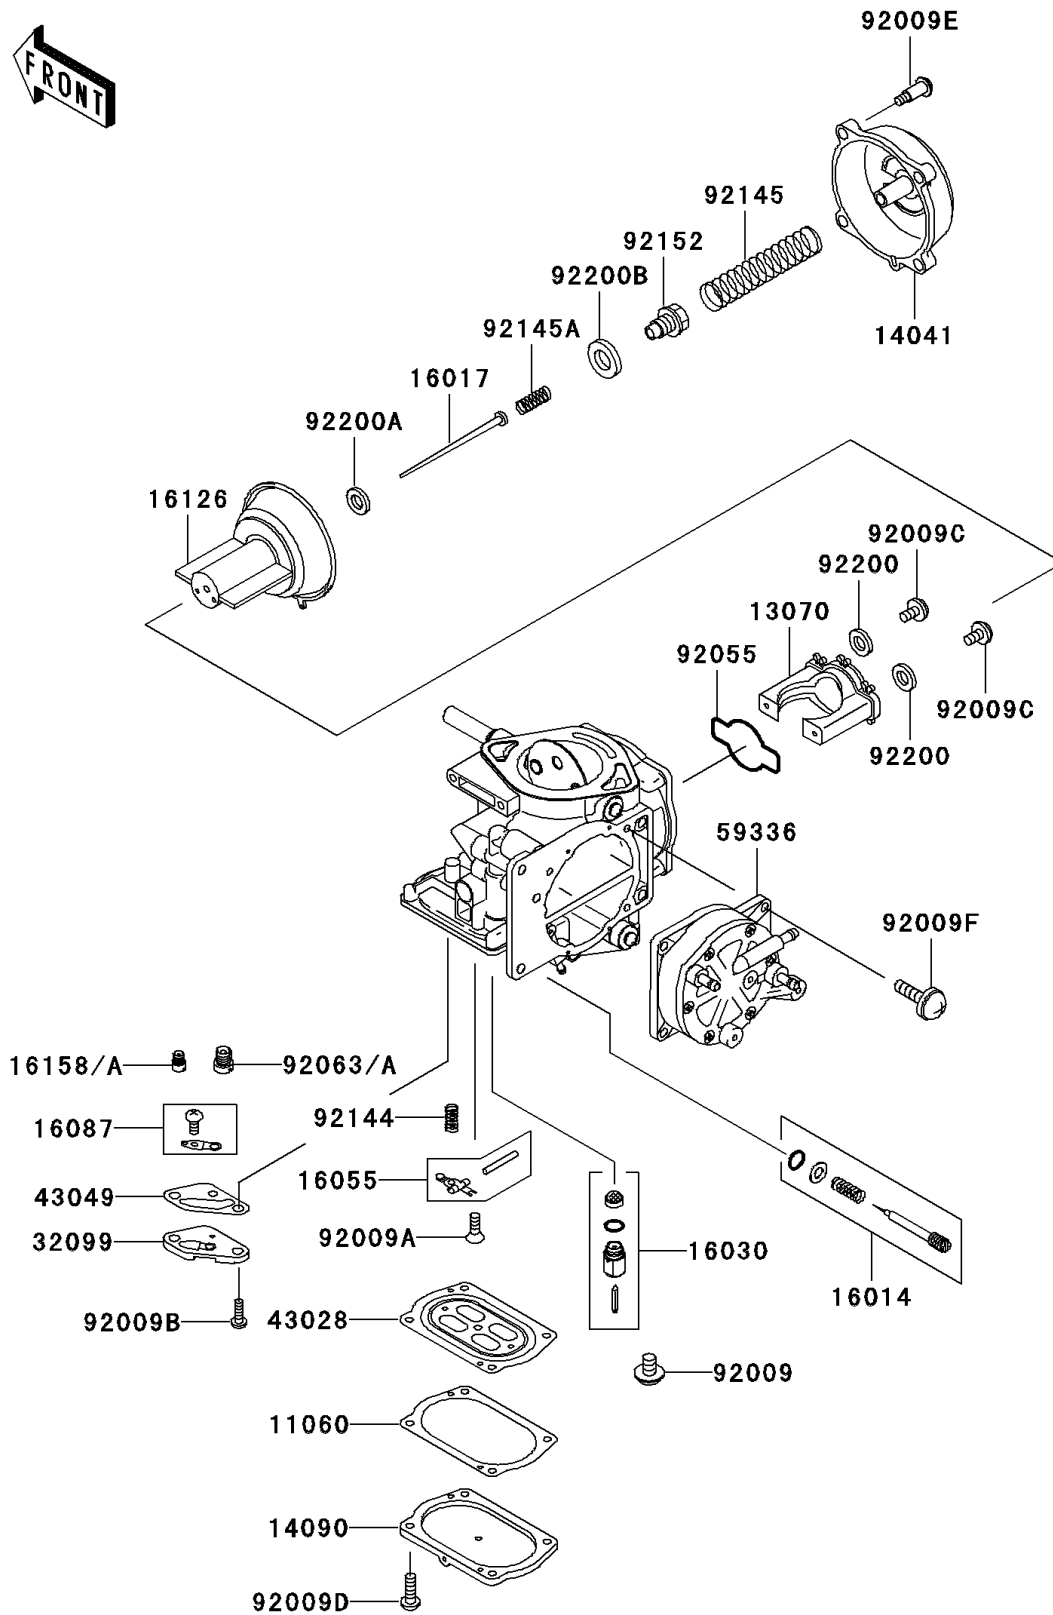

2004 1200 STX-R PARTS DIAGRAM

Carburetor Parts

E1612

2004 1200 STX-R PARTS LIST

Carburetor Parts

ITEM NAME	PART NUMBER	QUANTITY
GASKET,DIAPHRAGM COVER (Ref # 11060)	11060-3789	1
GUIDE,VACUUM VALVE (Ref # 13070)	13070-3727	1
COVER-COMP,MIXING (Ref # 14041)	14041-1100	1
COVER,DIAPHRAGM (Ref # 14090)	14090-3816	1
SCREW-PILOT AIR (Ref # 16014)	16014-3701	1
JET-NEEDLE,N8DC (Ref # 16017)	16017-3705	1
VALVE-FLOAT (Ref # 16030)	16030-3704	1
ARM-FLOAT (Ref # 16055)	16055-3703	1
VALVE-CHECK (Ref # 16087)	16087-3706	1
VALVE,VACUUM (Ref # 16126)	16126-3706	1
JET-SLOW,#48 (Ref # 16158)	16158-3724	1
JET-SLOW,#45 (Ref # 16158A)	16158-3725	1
CASE,JET (Ref # 32099)	32099-3833	1
DIAPHRAGM,CARBURETOR (Ref # 43028)	43028-3711	1
PACKING,JET CASE (Ref # 43049)	43049-3713	1
CASE-PUMP,DIAPHRAGM (Ref # 59336)	59336-3717	1
SCREW (Ref # 92009)	92009-1771	1
SCREW,3X8 (Ref # 92009A)	92009-3712	1
SCREW,4X8 (Ref # 92009B)	92009-3804	1
SCREW,VALVE GUIDE (Ref # 92009C)	92009-3839	1
SCREW,DIAPHRAGM COVER (Ref # 92009D)	92009-3840	1
SCREW,MIXING COVER (Ref # 92009E)	92009-3841	1
SCREW,6X16 (Ref # 92009F)	92009-3865	1
RING-O,VACUUM VALVE GUIDE (Ref # 92055)	92055-3749	1
JET-MAIN,#165 (Ref # 92063)	92063-3720	1
JET-MAIN,#155 (Ref # 92063A)	92063-3723	1
SPRING,FLOAT ARM (Ref # 92144)	92144-3764	1
SPRING,VALVE (Ref # 92145)	92145-3714	1
SPRING,JET NEEDLE (Ref # 92145A)	92145-3715	1

2004 1200 STX-R PARTS LIST

Carburetor Parts

ITEM NAME	PART NUMBER	QUANTITY
COLLAR,JET NEEDLE (Ref # 92152)	92152-3706	1
WASHER,VALVE GUIDE (Ref # 92200)	92200-3772	1
WASHER,JET NEEDLE (Ref # 92200A)	92200-3773	1
WASHER,JET NEEDLE COLLAR (Ref # 92200B)	92200-3774	1