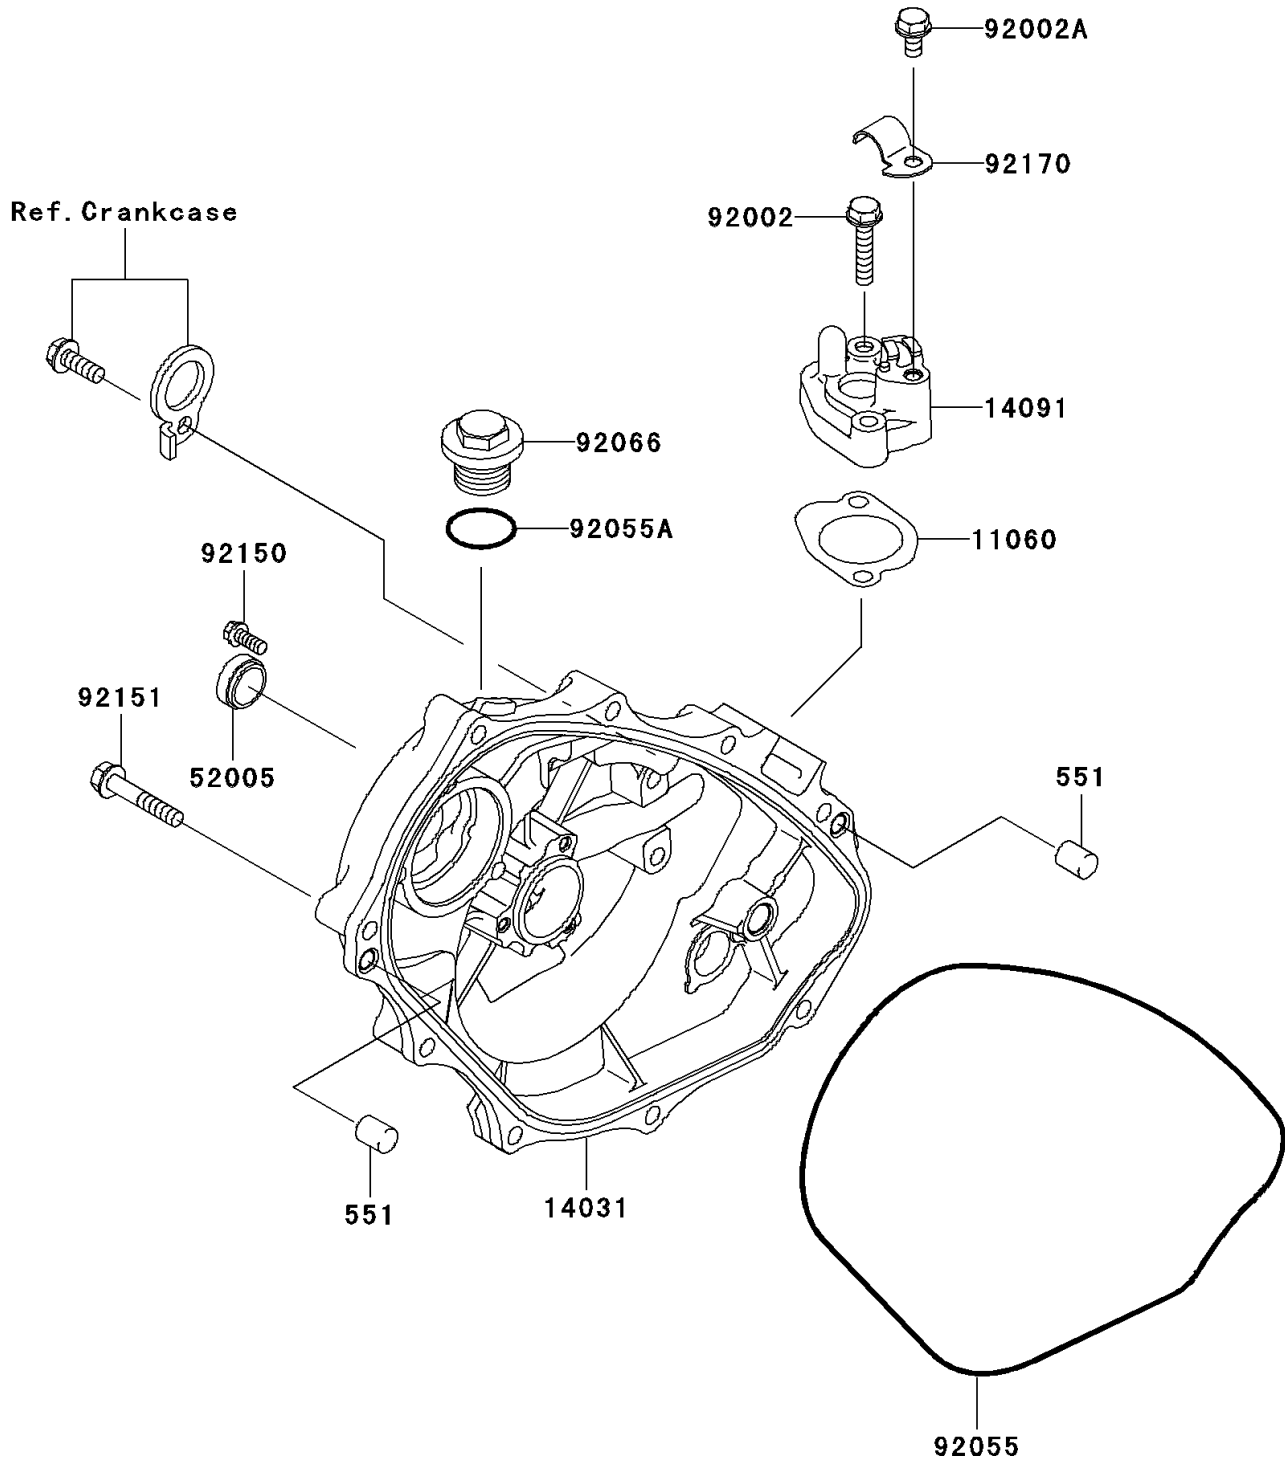

2004 1200 STX-R PARTS DIAGRAM

Engine Cover(s)

E1431

2004 1200 STX-R PARTS LIST

Engine Cover(s)

ITEM NAME	PART NUMBER	QUANTITY
PIN-DOWEL (Ref # 551)	551R0812	1
GASKET (Ref # 11060)	11060-3803	1
COVER-GENERATOR (Ref # 14031)	14031-3728	1
COVER (Ref # 14091)	14091-3702	1
GAUGE,OIL LEVEL (Ref # 52005)	52005-1055	1
BOLT,6X30 (Ref # 92002)	92002-3726	1
BOLT,6X12 (Ref # 92002A)	92002-3763	1
RING-O,3.0X220 (Ref # 92055)	92055-3748	1
RING-O (Ref # 92055A)	92055-515	1
PLUG (Ref # 92066)	92066-3739	1
BOLT,5X12 (Ref # 92150)	92150-3760	1
BOLT,6X35 (Ref # 92151)	92151-3768	1
CLAMP (Ref # 92170)	92170-3736	1