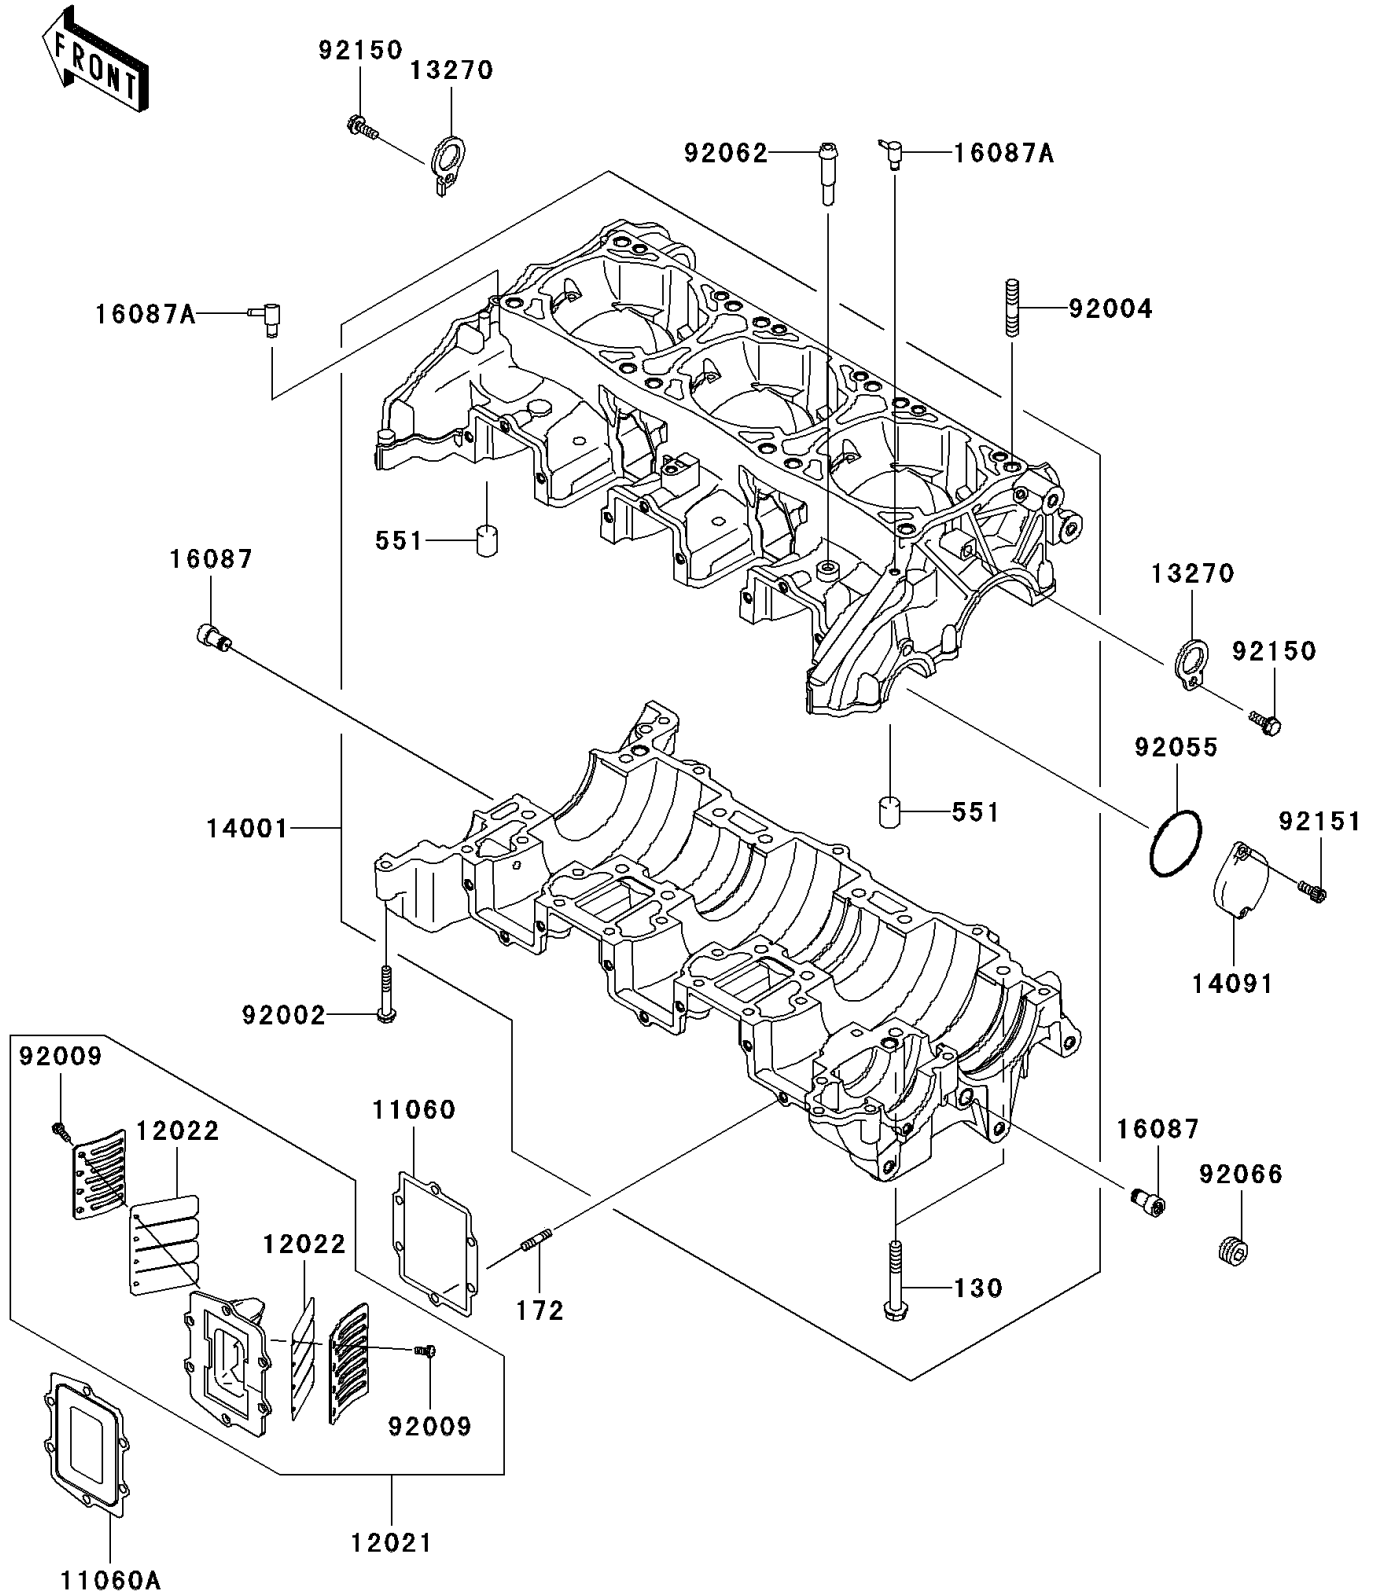

## 2004 1200 STX-R PARTS DIAGRAM

Crankcase

E1411

## 2004 1200 STX-R PARTS LIST

### Crankcase

ITEM NAME	PART NUMBER	QUANTITY
BOLT-FLANGED (Ref # 130)	130Z0855	1
BOLT-STUD (Ref # 172)	172R0620	1
PIN-DOWEL (Ref # 551)	551R1012	1
GASKET, REED VALVE (Ref # 11060)	11060-3717	1
GASKET, REED VALVE (Ref # 11060A)	11060-3757	1
VALVE-ASSY-REED (Ref # 12021)	12021-3711	1
VALVE-REED (Ref # 12022)	12022-3709	1
PLATE (Ref # 13270)	13270-3899	1
SET-CRANKCASE (Ref # 14001)	14001-5377	1
COVER, BALANCER (Ref # 14091)	14091-3736	1
VALVE-CHECK (Ref # 16087)	16087-3707	1
VALVE-CHECK (Ref # 16087A)	16087-3708	1
BOLT, 6X40 (Ref # 92002)	92002-3716	1
STUD, 10X35 (Ref # 92004)	92004-3731	1
SCREW, 3X6 (Ref # 92009)	92009-1371	1
RING-O (Ref # 92055)	92055-1397	1
NOZZLE (Ref # 92062)	92062-3705	1
PLUG, PT1/4X8.9 (Ref # 92066)	92066-3765	1
BOLT, 6X18 (Ref # 92150)	92150-3729	1
BOLT (Ref # 92151)	92151-3779	1