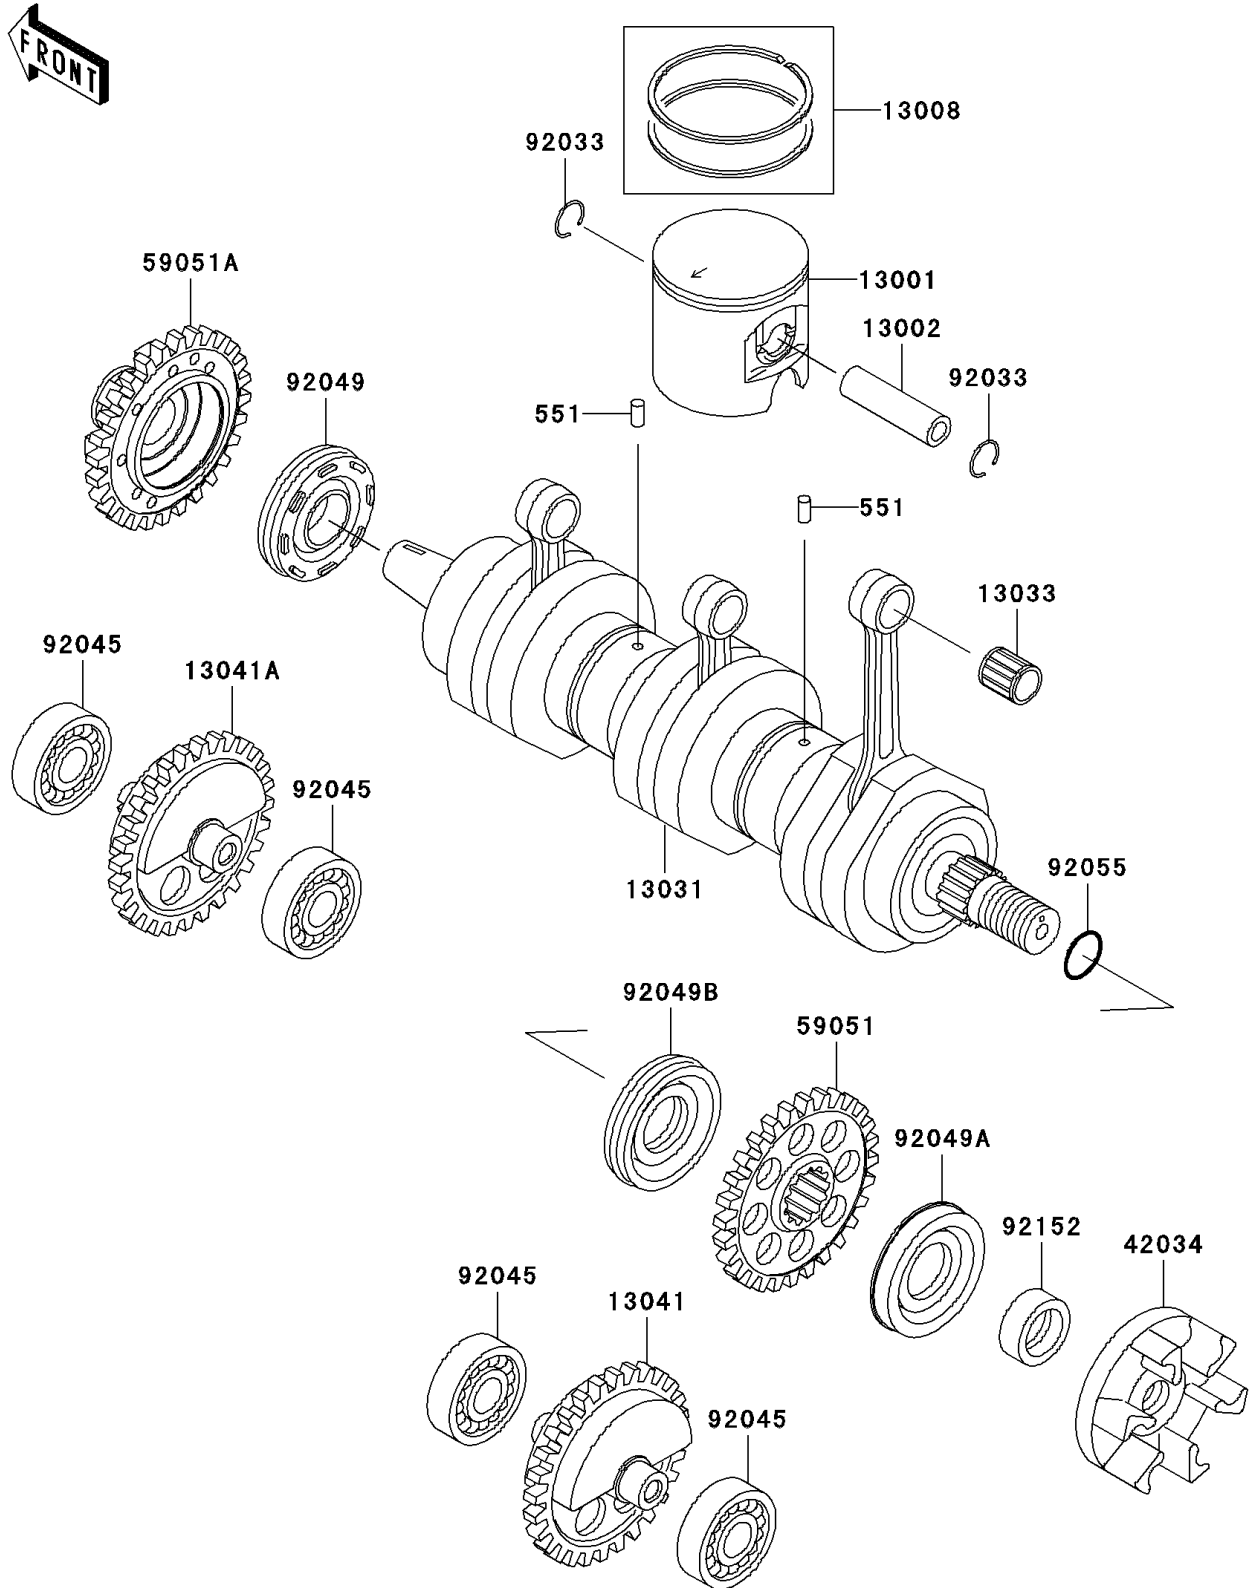

2004 1200 STX-R PARTS DIAGRAM

Crankshaft/Piston(s)

E1320

2004 1200 STX-R PARTS LIST

Crankshaft/Piston(s)

ITEM NAME	PART NUMBER	QUANTITY
PIN-DOWEL (Ref # 551)	551R0612	1
PISTON-ENGINE (Ref # 13001)	13001-3731	1
PIN-PISTON (Ref # 13002)	13002-3707	1
RING-SET-PISTON,STD (Ref # 13008)	13008-3708	1
CRANKSHAFT-COMP (Ref # 13031)	13031-3738	1
BEARING-SMALL END (Ref # 13033)	13033-3704	1
BALANCER,RR (Ref # 13041)	13041-3702	1
BALANCER,FR (Ref # 13041A)	13041-3703	1
COUPLING (Ref # 42034)	42034-3711	1
GEAR-SPUR (Ref # 59051)	59051-3704	1
GEAR-SPUR,FR (Ref # 59051A)	59051-3705	1
RING-SNAP (Ref # 92033)	92033-3729	1
BEARING-BALL,TMB204C4 (Ref # 92045)	92045-3728	1
SEAL-OIL,FW7357210ZS (Ref # 92049)	92049-3725	1
SEAL-OIL,FWJ7358069ZS (Ref # 92049A)	92049-3728	1
SEAL-OIL (Ref # 92049B)	92049-3730	1
RING-O,20.8X2.4 (Ref # 92055)	92055-3740	1
COLLAR,CRANKSHAFT,RR (Ref # 92152)	92152-3701	1