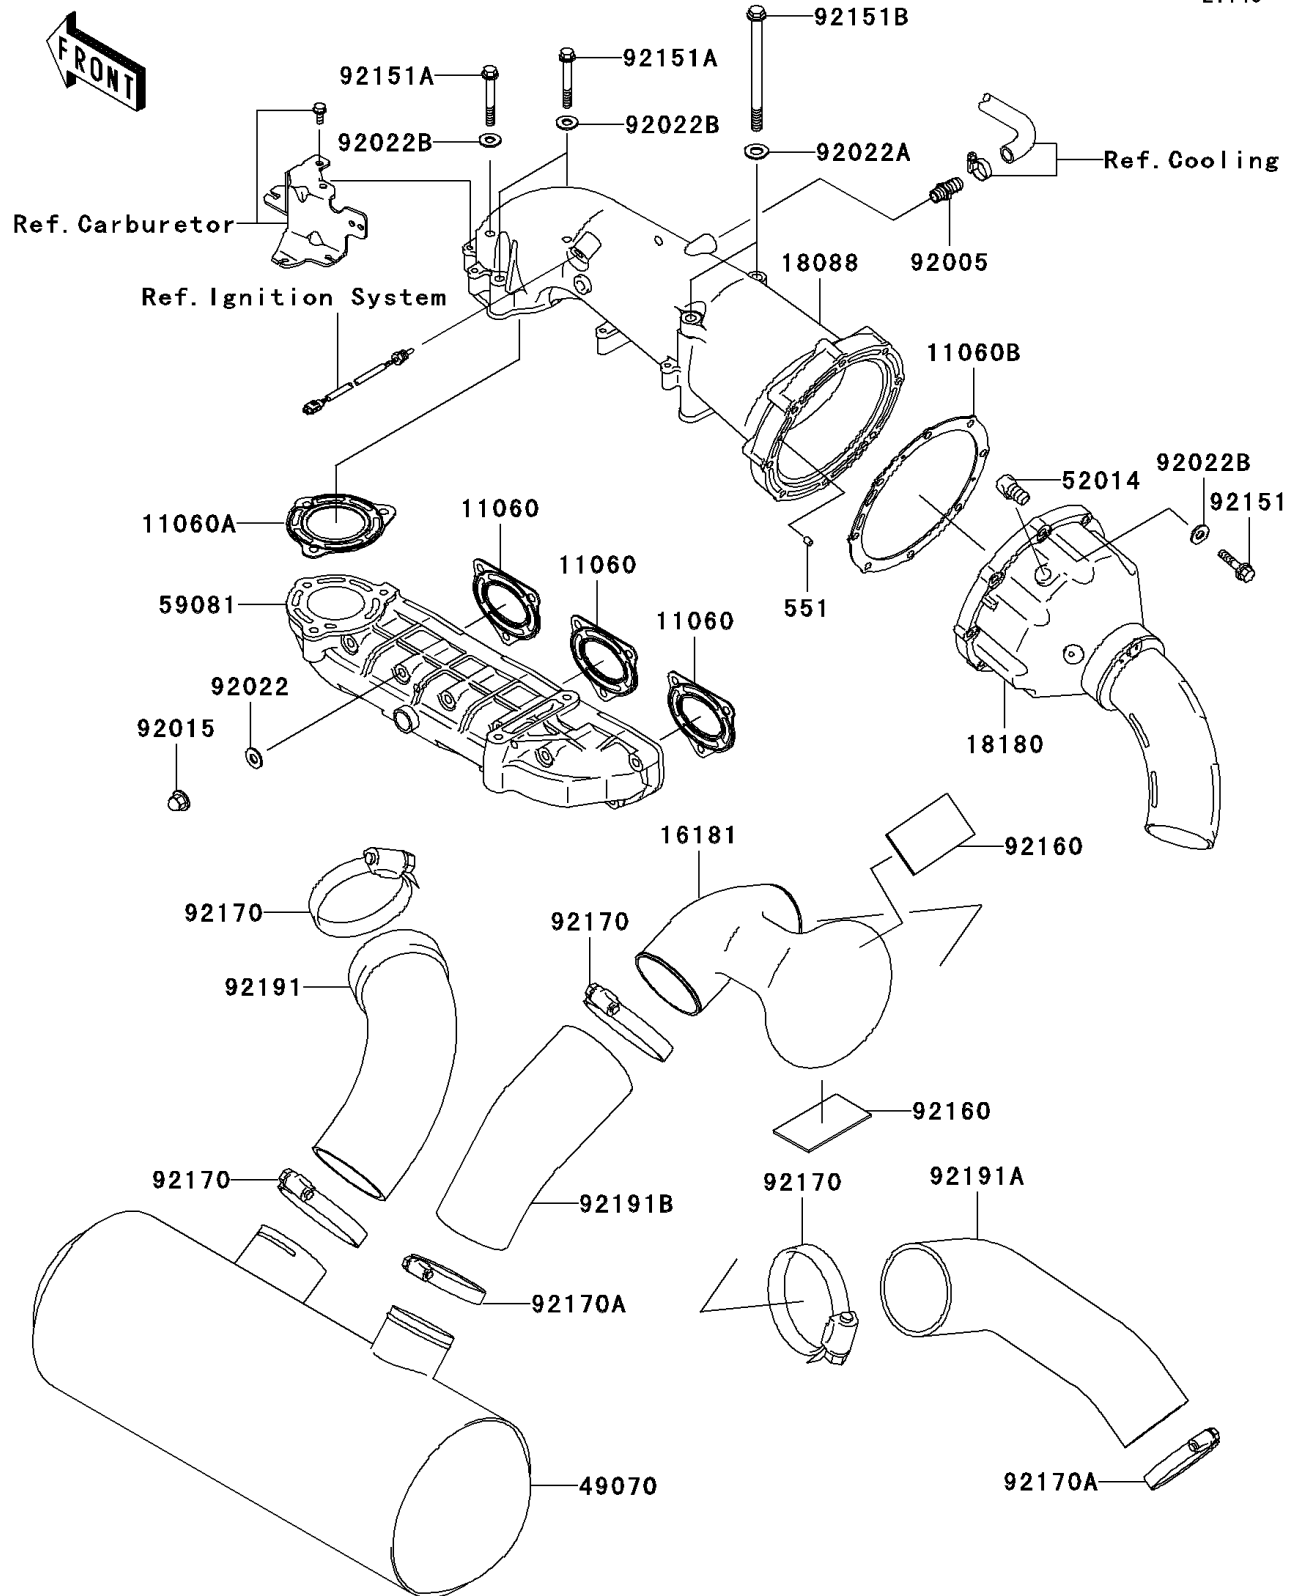

## 2004 1200 STX-R PARTS DIAGRAM

Muffler(s)

E1140

## 2004 1200 STX-R PARTS LIST

Muffler(s)

ITEM NAME	PART NUMBER	QUANTITY
PIN-DOWEL (Ref # 551)	551R0408	1
GASKET,EXHAUST MANIFOLD (Ref # 11060)	11060-3785	1
GASKET,EXHAUST PIPE (Ref # 11060A)	11060-3786	1
GASKET,MUFFLER BODY (Ref # 11060B)	11060-3807	1
TANK-RESONATOR (Ref # 16181)	16181-3702	1
PIPE-EXHAUST (Ref # 18088)	18088-3713	1
BODY-MUFFLER (Ref # 18180)	18180-3722	1
MUFFLER-COMP (Ref # 49070)	49070-3733	1
ELBOW (Ref # 52014)	52014-3711	1
MANIFOLD-EXHAUST (Ref # 59081)	59081-3735	1
FITTING (Ref # 92005)	92005-3714	1
NUT,CAP,8MM (Ref # 92015)	92015-1371	1
WASHER,8.2X18X1.5 (Ref # 92022)	92022-1964	1
WASHER,10.2X20X1.5 (Ref # 92022A)	92022-3742	1
WASHER,8.2X18X1.5 (Ref # 92022B)	92022-3743	1
BOLT,8X35 (Ref # 92151)	92151-3729	1
BOLT,8X60 (Ref # 92151A)	92151-3730	1
BOLT,10X140 (Ref # 92151B)	92151-3804	1
DAMPER (Ref # 92160)	92160-3913	1
CLAMP (Ref # 92170)	92170-3760	1
CLAMP (Ref # 92170A)	92170-3764	1
TUBE (Ref # 92191)	92191-3835	1
TUBE,RESONATOR-TAILPIPE (Ref # 92191A)	92191-3942	1
TUBE,RESONATOR-TAILPIPE (Ref # 92191B)	92191-3945	1