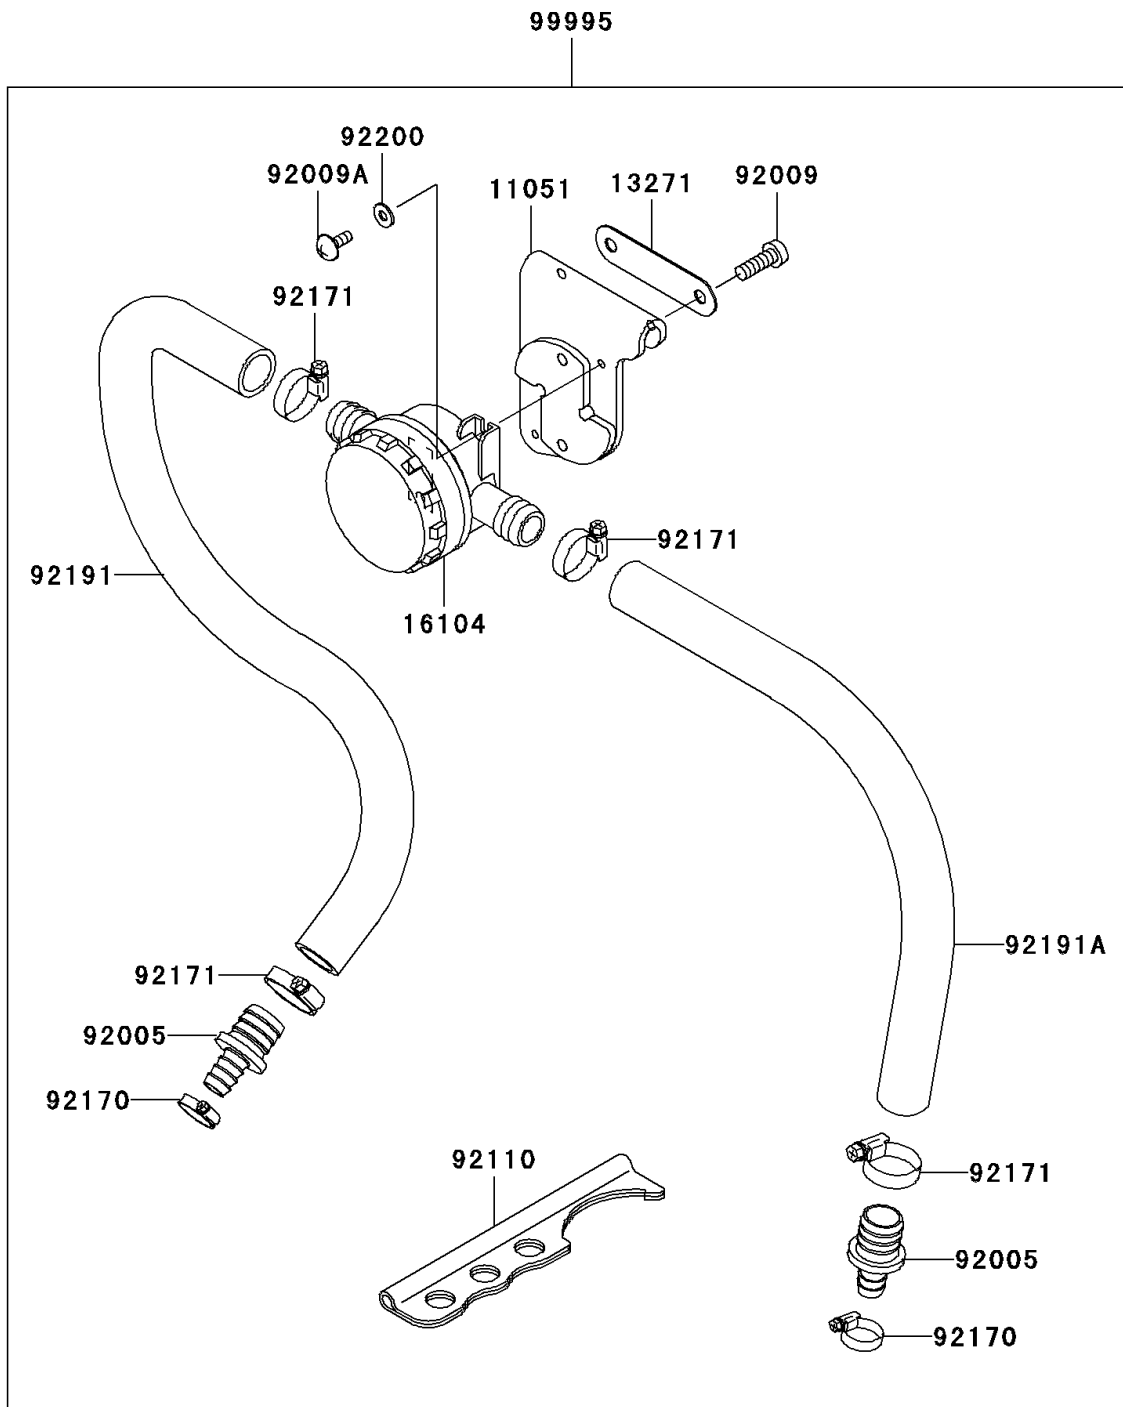

## 2003 1200 STX-R PARTS DIAGRAM

Optional Parts

F3890

## 2003 1200 STX-R PARTS LIST

Optional Parts

ITEM NAME	PART NUMBER	QUANTITY
BRACKET (Ref # 11051)	11051-3814	1
PLATE (Ref # 13271)	13271-3778	1
FILTER-COMP (Ref # 16104)	16104-3702	1
FITTING (Ref # 92005)	92005-3738	1
SCREW,6X30 (Ref # 92009)	92009-3866	1
SCREW,4X10 (Ref # 92009A)	92009-3867	1
TOOL-WRENCH (Ref # 92110)	92110-3704	1
CLAMP (Ref # 92170)	92170-3718	1
CLAMP (Ref # 92171)	92171-3704	1
TUBE (Ref # 92191)	92191-3925	1
TUBE (Ref # 92191A)	92191-3926	1
WASHER,4.2X10X1.0 (Ref # 92200)	92200-3781	1
KIT.,WATER FILTER (Ref # 99995)	99995-3714	1