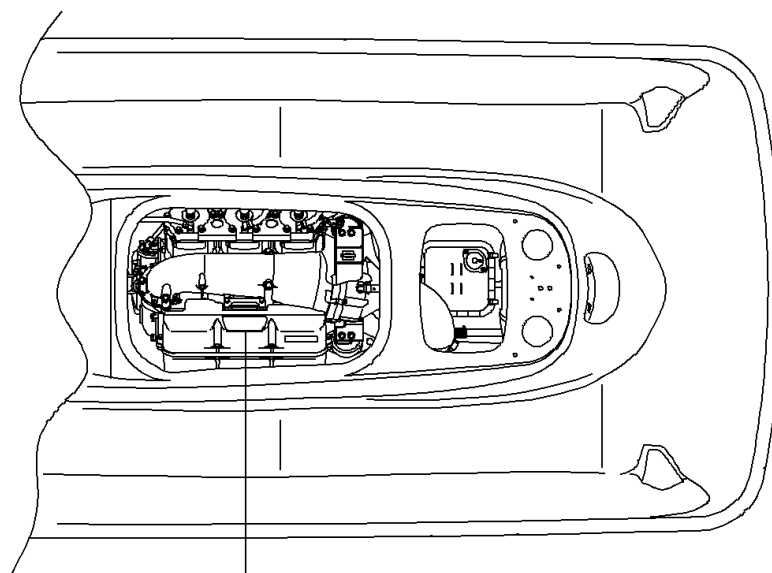

2003 1200 STX-R PARTS DIAGRAM

Decals(JTT20-A2)

F3880A

56051

56052

56052B

56052A

56066B/C

56066D/E

56066/A

2003 1200 STX-R PARTS LIST

Decals(JTT20-A2)

ITEM NAME	PART NUMBER	QUANTITY
MARK,1200 TRIPLE (Ref # 56051)	56051-3821	1
MARK,HANDLE COVER,JET SKI (Ref # 56052)	56052-3790	1
MARK,DECK,KAWASAKI (Ref # 56052A)	56052-3802	1
MARK,DECK,STX-R (Ref # 56052B)	56052-3803	1
PATTERN,HULL,LH (Ref # 56066)	56066-3732	1
PATTERN,HULL,RH (Ref # 56066A)	56066-3733	1
PATTERN,DECK,FR,LH (Ref # 56066B)	56066-3734	1
PATTERN,DECK,FR,RH (Ref # 56066C)	56066-3735	1
PATTERN,DECK,RR,LH (Ref # 56066D)	56066-3736	1
PATTERN,DECK,RR,RH (Ref # 56066E)	56066-3737	1