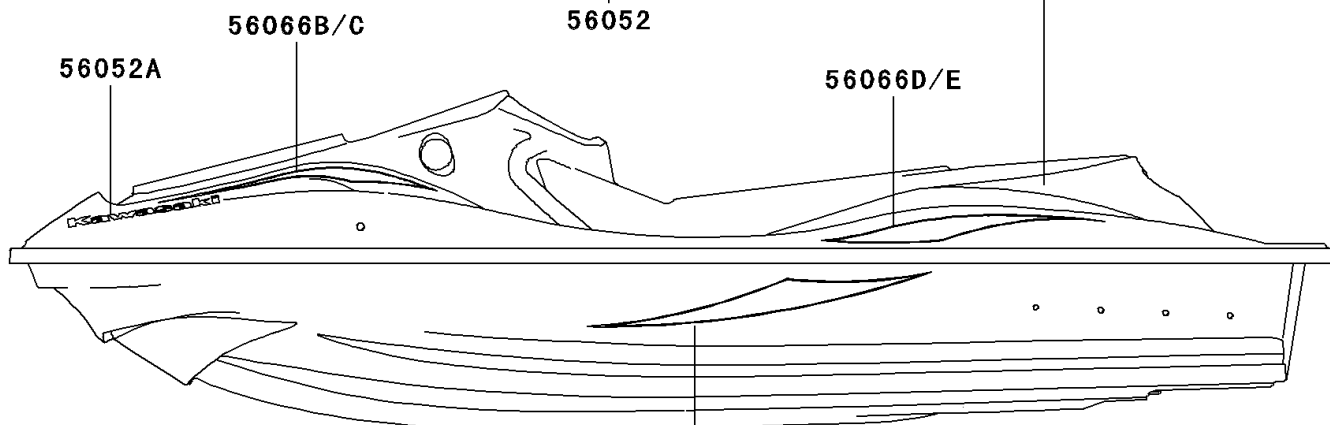

2003 1200 STX-R PARTS DIAGRAM

Decals(JTT20-A2)

F3880A

56051

56052

56052B

56052A

56066B/C

56066D/E

56066/A

2003 1200 STX-R PARTS LIST

Decals(JTT20-A2)

ITEM NAME	PART NUMBER	QUANTITY
MARK,1200 TRIPLE (Ref # 56051)	56051-3821	1
MARK,HANDLE COVER,JET SKI (Ref # 56052)	56052-3790	1
MARK,DECK,KAWASAKI (Ref # 56052A)	56052-3802	1
MARK,DECK,STX-R (Ref # 56052B)	56052-3803	1
PATTERN,HULL,LH (Ref # 56066)	56066-3732	1
PATTERN,HULL,RH (Ref # 56066A)	56066-3733	1
PATTERN,DECK,FR,LH (Ref # 56066B)	56066-3734	1
PATTERN,DECK,FR,RH (Ref # 56066C)	56066-3735	1
PATTERN,DECK,RR,LH (Ref # 56066D)	56066-3736	1
PATTERN,DECK,RR,RH (Ref # 56066E)	56066-3737	1