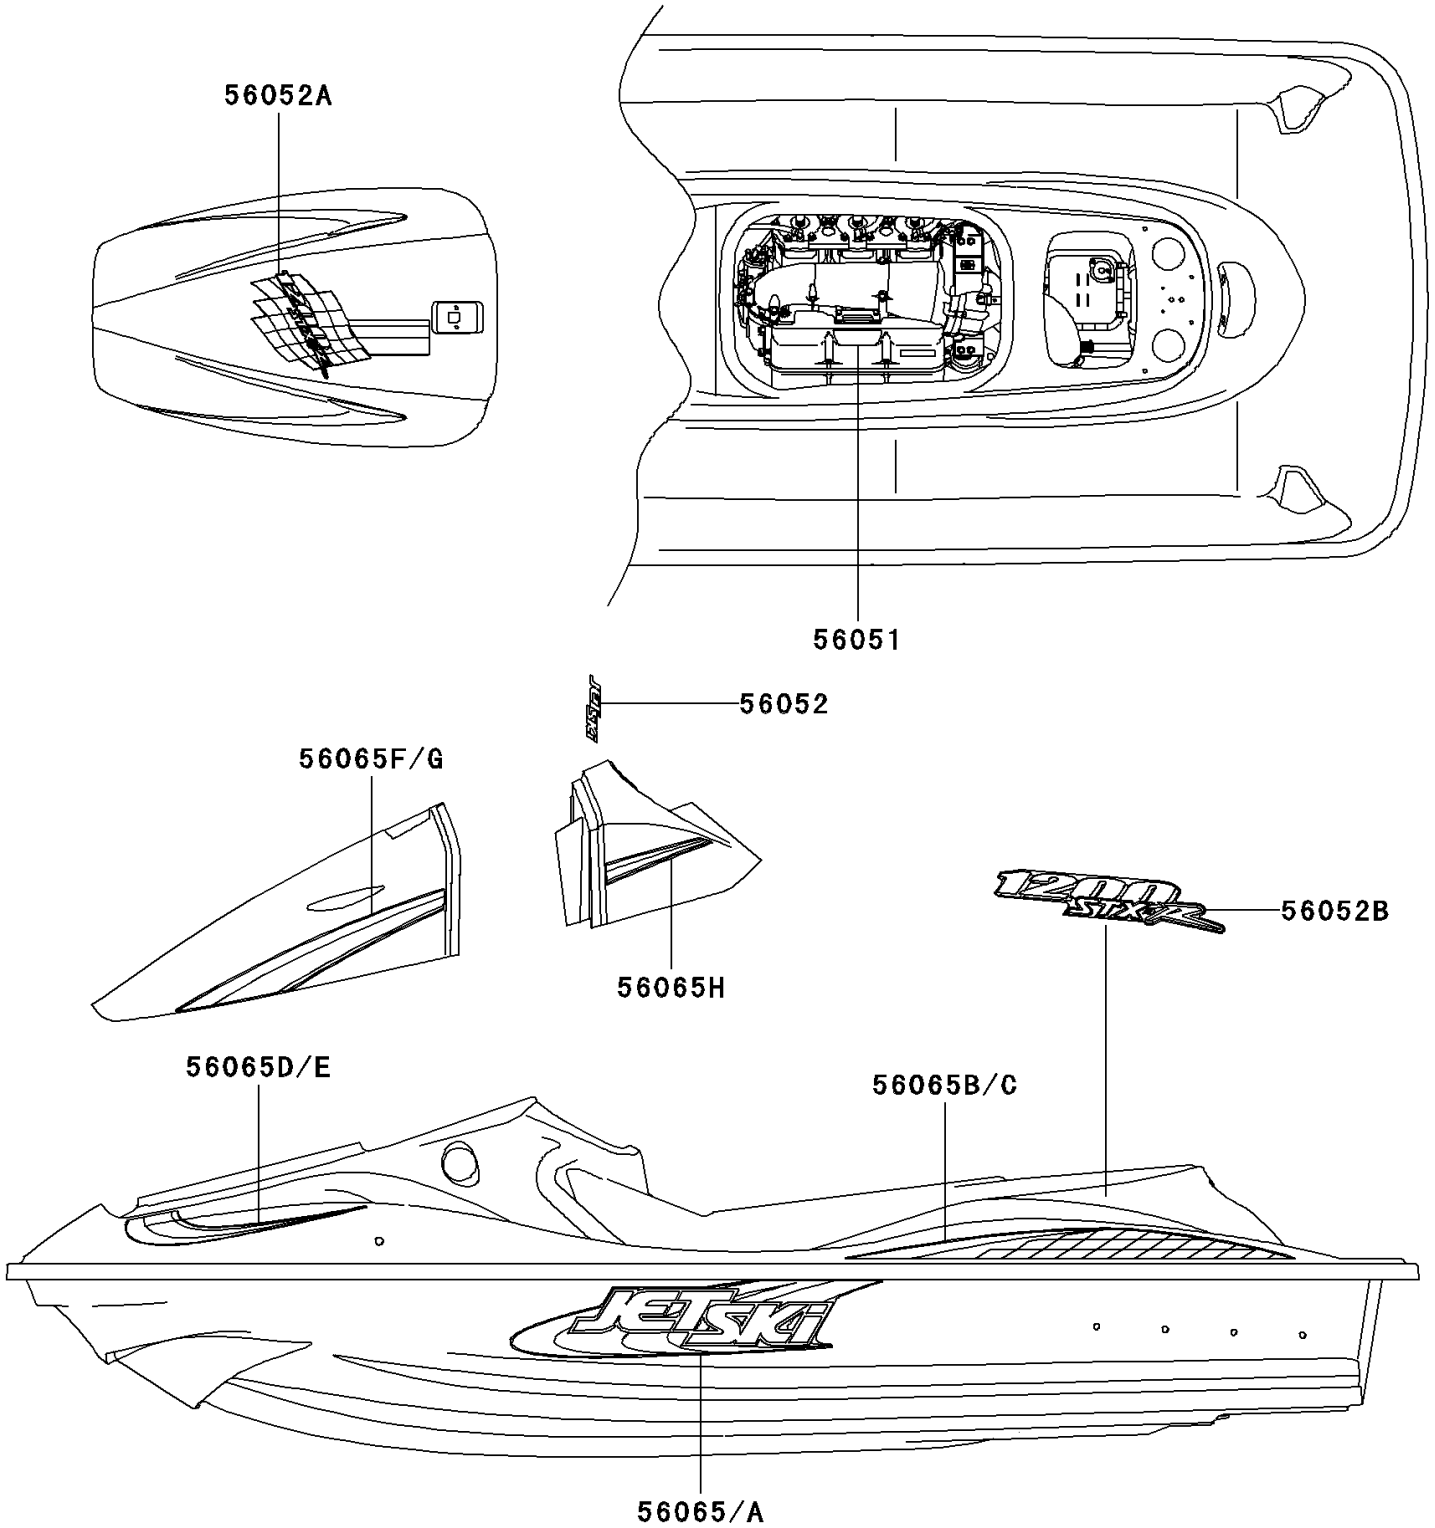

# 2002 1200 STX-R PARTS DIAGRAM

Decals(JTT20-A1) ,

F3880

## 2002 1200 STX-R PARTS LIST

Decals(JTT20-A1) ),

ITEM NAME	PART NUMBER	QUANTITY
MARK,1200 TRIPLE (Ref # 56051)	56051-3821	1
MARK,METER COVER,JET SKI (Ref # 56052)	56052-3754	1
MARK,HATCH COVER,1200 STX-R (Ref # 56052A)	56052-3755	1
MARK,DECK,1200 STX-R (Ref # 56052B)	56052-3756	2
PATTERN,HULL,LH (Ref # 56065)	56065-3701	1
PATTERN,HULL,RH (Ref # 56065A)	56065-3702	1
PATTERN,DECK,RR,LH (Ref # 56065B)	56065-3703	1
PATTERN,DECK,RR,RH (Ref # 56065C)	56065-3704	1
PATTERN,DECK,FR,LH (Ref # 56065D)	56065-3705	1
PATTERN,DECK,FR,RH (Ref # 56065E)	56065-3706	1
PATTERN,HATCH COVER,LH (Ref # 56065F)	56065-3707	1
PATTERN,HATCH COVER,RH (Ref # 56065G)	56065-3708	1
PATTERN,HANDLE COVER,LH (Ref # 56065H)	56065-3709	1