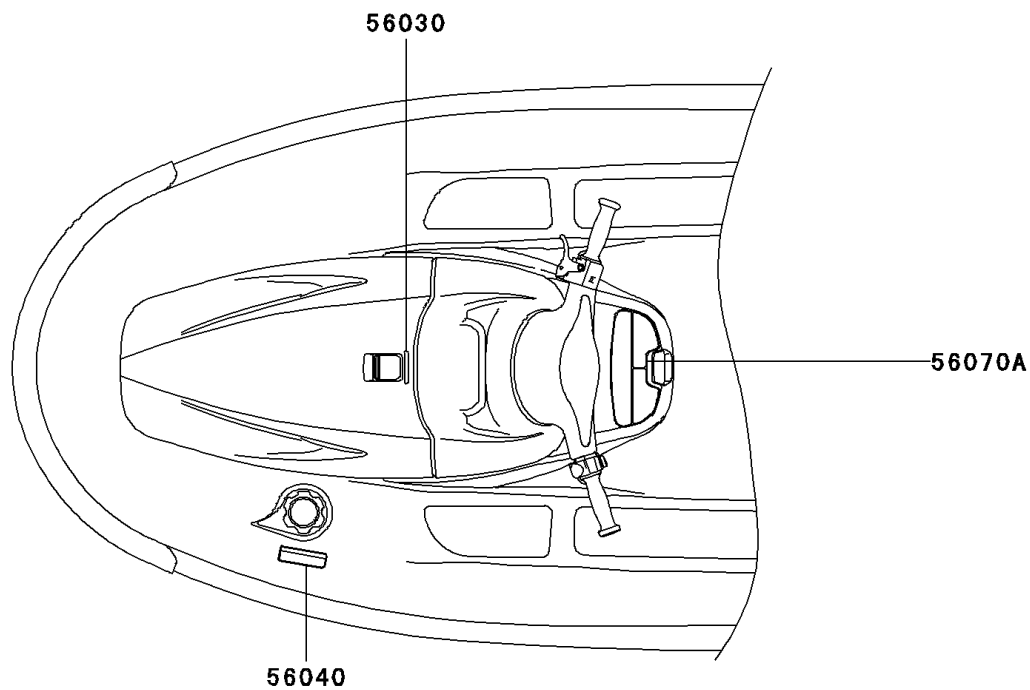

2003 1200 STX-R PARTS DIAGRAM

Labels

F3183

2003 1200 STX-R PARTS LIST

Labels

ITEM NAME	PART NUMBER	QUANTITY
LABEL,FIRE EXTINGUISHER (Ref # 56030)	56030-3769	1
LABEL-WARNING,GASOLINE (Ref # 56040)	56040-3972	1
LABEL-WARNING,DAMPER (Ref # 56070)	56070-3876	1
LABEL-WARNING,CENTER STORAGE (Ref # 56070A)	56070-3912	1
LABEL-WARNING,IMPORTANT SAFETY (Ref # 56070C)	56070-3957	1
LABEL-WARNING,GRAB HANDLE&STEP (Ref # 56070D)	56070-3967	1