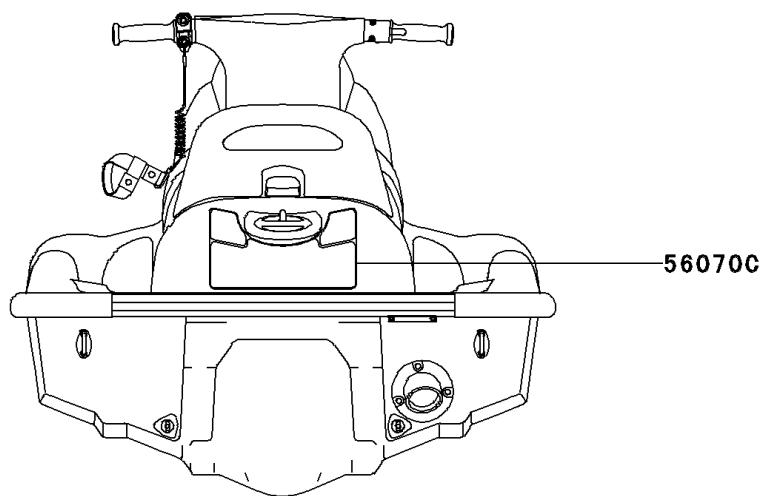

2003 1200 STX-R PARTS DIAGRAM

Labels

F3183

2003 1200 STX-R PARTS LIST

Labels

ITEM NAME	PART NUMBER	QUANTITY
LABEL,FIRE EXTINGUISHER (Ref # 56030)	56030-3769	1
LABEL-WARNING,GASOLINE (Ref # 56040)	56040-3972	1
LABEL-WARNING,DAMPER (Ref # 56070)	56070-3876	1
LABEL-WARNING,CENTER STORAGE (Ref # 56070A)	56070-3912	1
LABEL-WARNING,IMPORTANT SAFETY (Ref # 56070C)	56070-3957	1
LABEL-WARNING,GRAB HANDLE&STEP (Ref # 56070D)	56070-3967	1