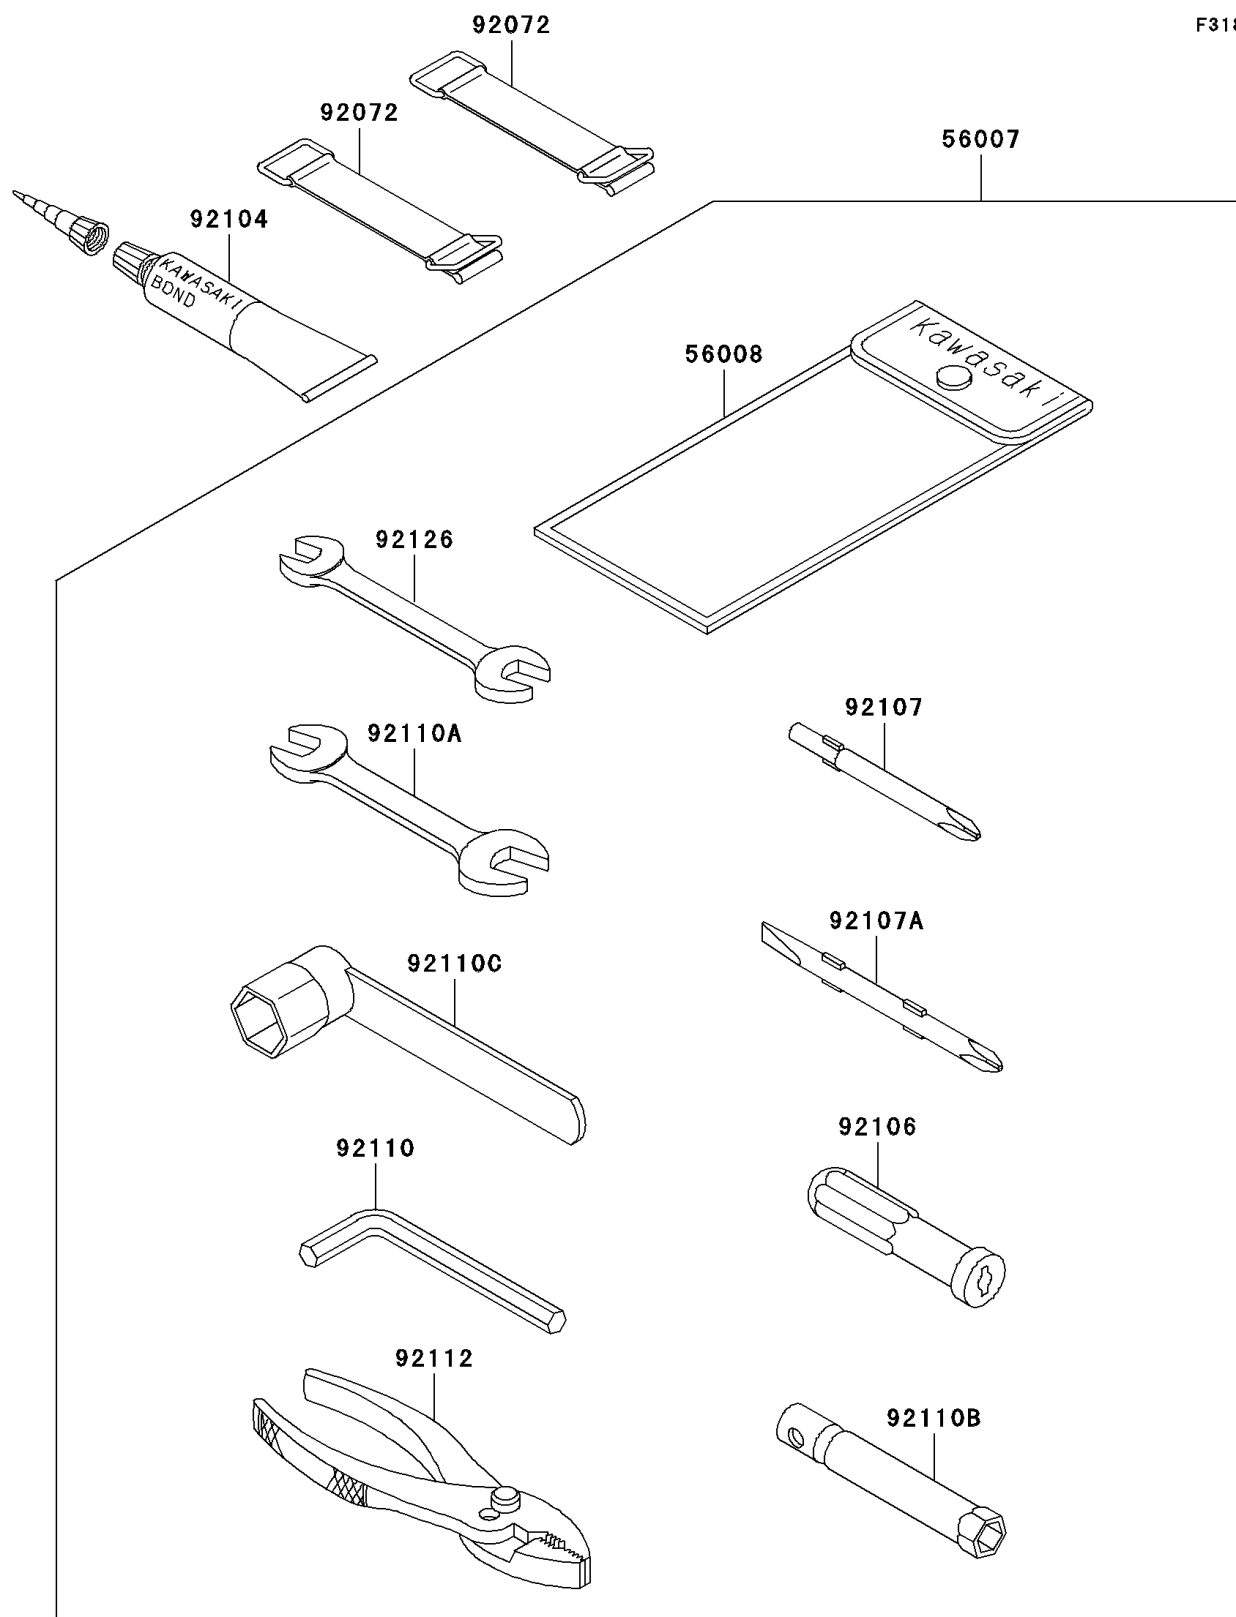

2003 1200 STX-R PARTS DIAGRAM

Owner's Tools

F3182

2003 1200 STX-R PARTS LIST

Owner's Tools

ITEM NAME	PART NUMBER	QUANTITY
TOOL-KIT (Ref # 56007)	56007-3715	1
BAG,TOOL (Ref # 56008)	56008-3703	1
BAND,L=50 (Ref # 92072)	92072-3853	1
GASKET-LIQUID,TUBE,100G,SILVER (Ref # 92104)	92104-002	1
GRIP-SCREW DRIVER (Ref # 92106)	92106-1001	1
TOOL-DRIVER,#3PHILLIPS (Ref # 92107)	92107-005	1
TOOL-DRIVER,#2PHILLIPS&SLOT (Ref # 92107A)	92107-1051	1
TOOL-WRENCH,ALLEN,5MM (Ref # 92110)	92110-1015	1
TOOL-WRENCH,OPEN END,10X12 (Ref # 92110A)	92110-1152	1
TOOL-WRENCH,BOX,10MM (Ref # 92110B)	92110-1156	1
TOOL-WRENCH (Ref # 92110C)	92110-2088	1
TOOL-PLIERS (Ref # 92112)	92112-1001	1
TOOL-WRENCH,OPEN END,8X10 (Ref # 92126)	92126-004	1