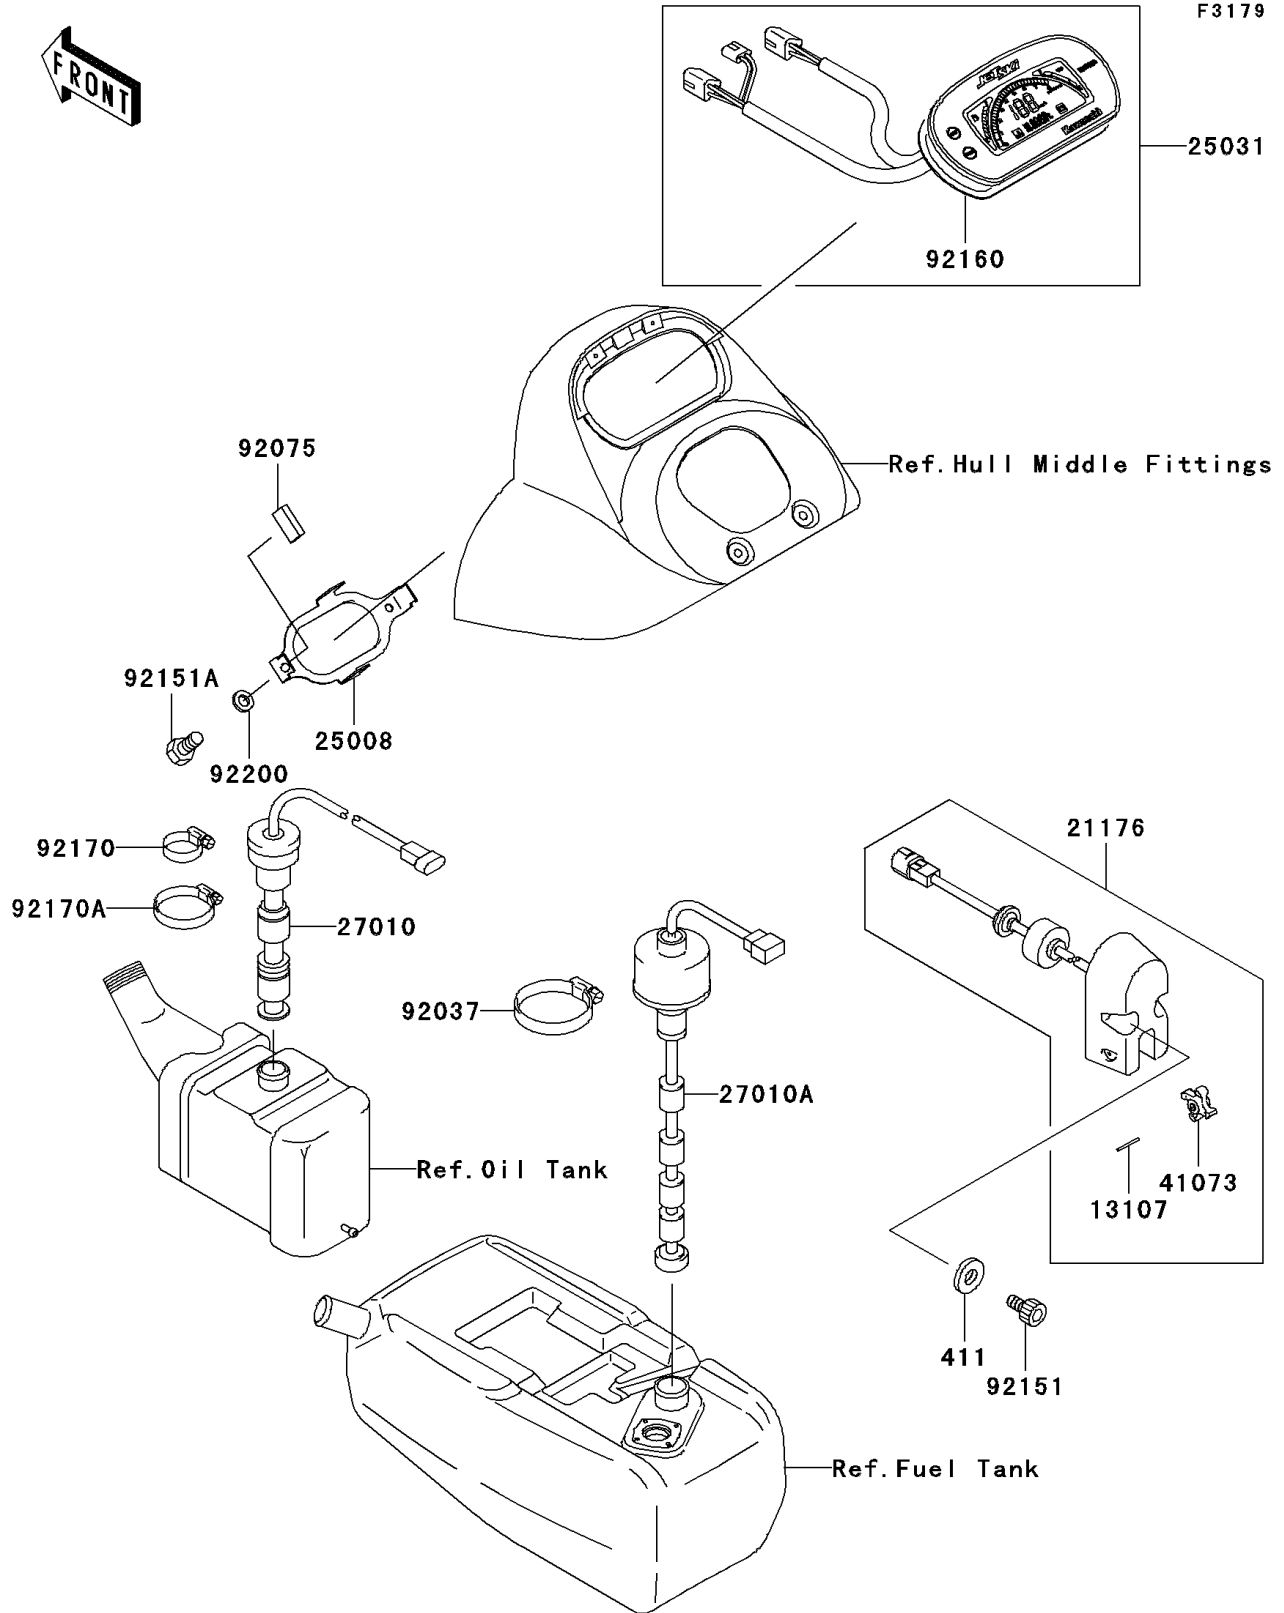

2003 1200 STX-R PARTS DIAGRAM

Meters

2003 1200 STX-R PARTS LIST

Meters

ITEM NAME	PART NUMBER	QUANTITY
WASHER-PLAIN,6MM (Ref # 411)	411S0600	1
SHAFT (Ref # 13107)	13107-3754	1
SENSOR,SPEEDOMETER,J.WHITE (Ref # 21176)	21176-3753-8U	1
BRACKET-METER (Ref # 25008)	25008-3709	1
METER-ASSY,MILE (Ref # 25031)	25031-3731	1
SWITCH,OIL LEVEL (Ref # 27010)	27010-3753	1
SWITCH,FUEL LEVEL (Ref # 27010A)	27010-3770	1
WHEEL-ASSY,PADDLE (Ref # 41073)	41073-3701	1
CLAMP (Ref # 92037)	92037-3009	1
DAMPER (Ref # 92075)	92075-1446	1
BOLT,SOCKET,6X10 (Ref # 92151)	92151-3704	1
BOLT,5X10 (Ref # 92151A)	92151-3707	1
DAMPER,METER (Ref # 92160)	92160-3881	1
CLAMP (Ref # 92170)	92170-3718	1
CLAMP (Ref # 92170A)	92170-3734	1
WASHER,5.9X16X1.5 (Ref # 92200)	92200-3714	1