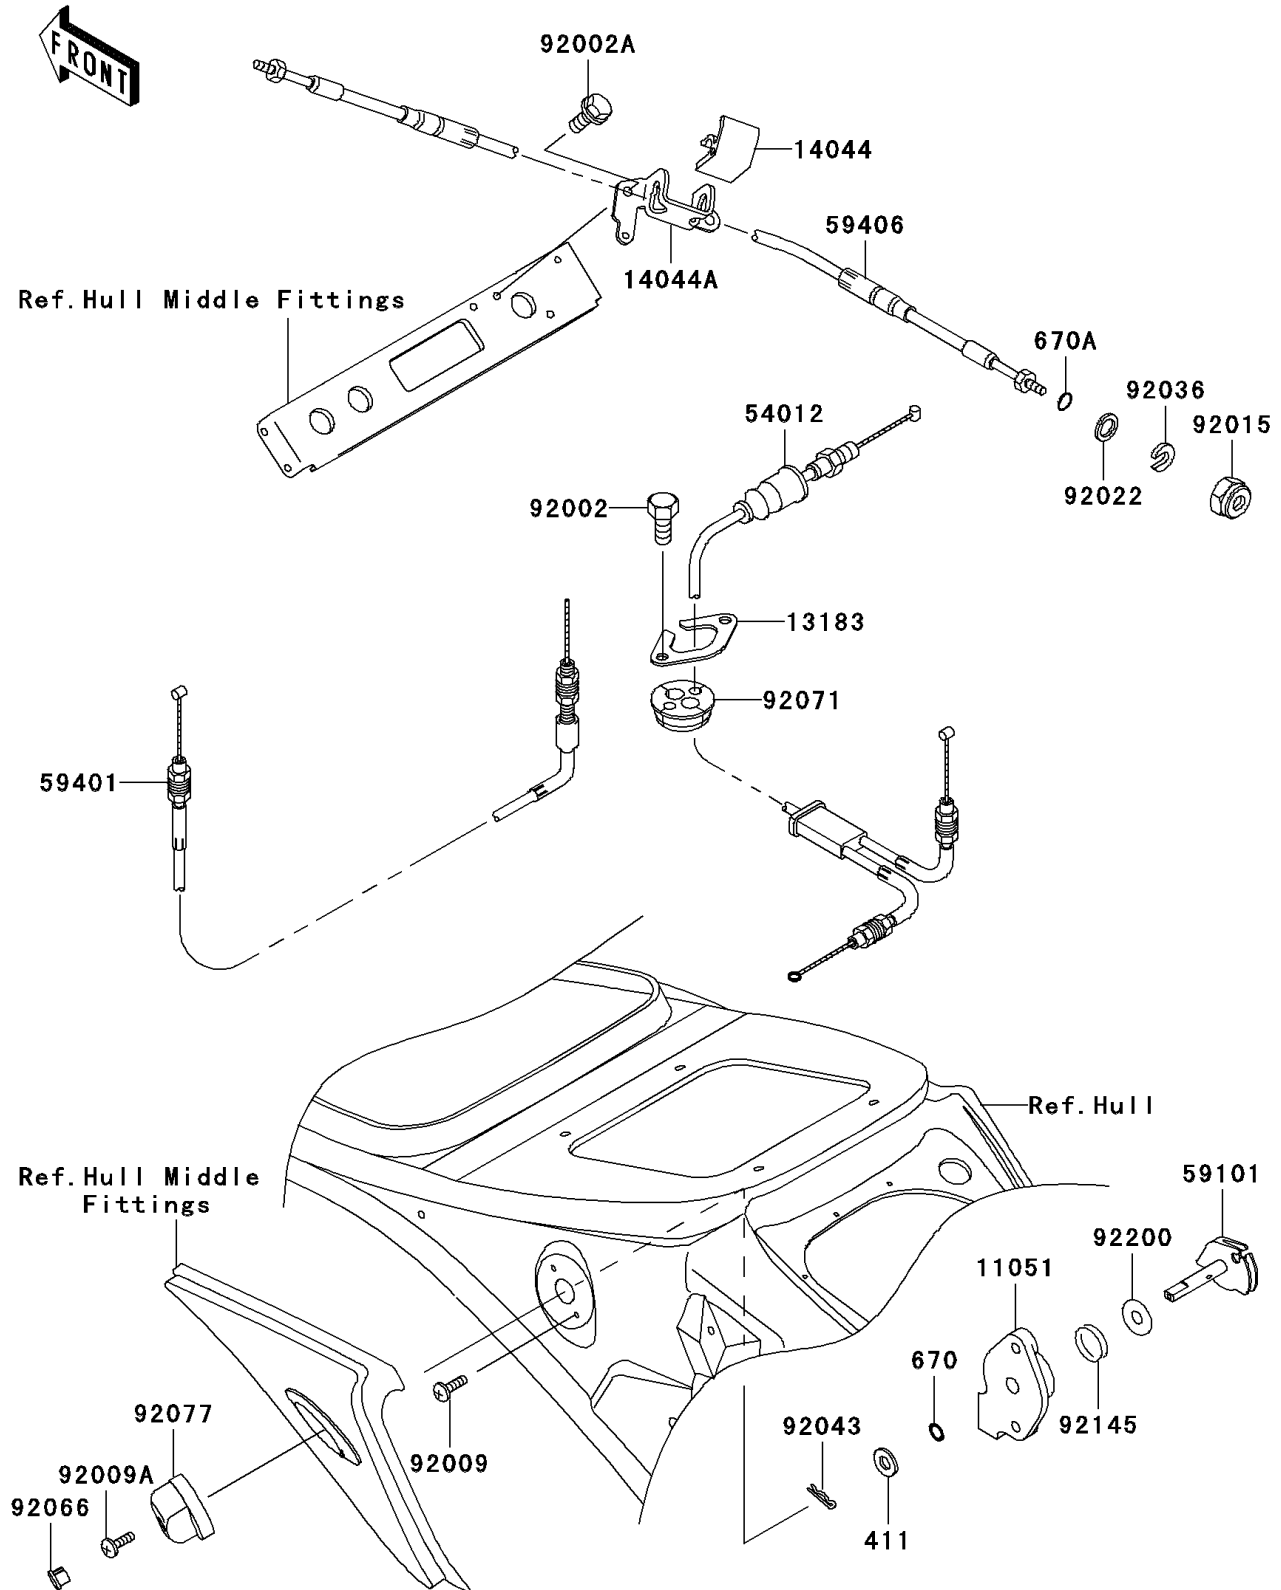

2003 1200 STX-R PARTS DIAGRAM

Cables

F3175

2003 1200 STX-R PARTS LIST

Cables

ITEM NAME	PART NUMBER	QUANTITY
WASHER-PLAIN,8MM (Ref # 411)	411S0800	1
O RING,8MM (Ref # 670)	670B1508	1
O RING,11MM (Ref # 670A)	670B2011	1
BRACKET,STARTER CABLE (Ref # 11051)	11051-3744	1
PLATE (Ref # 13183)	13183-3810	1
HOLDER-CABLE,STEERING (Ref # 14044)	14044-3714	1
HOLDER-CABLE,STEERING (Ref # 14044A)	14044-3717	1
CABLE-THROTTLE (Ref # 54012)	54012-3768	1
REEL (Ref # 59101)	59101-3715	1
CABLE-CHOKE (Ref # 59401)	59401-3727	1
CABLE-STRG (Ref # 59406)	59406-3748	1
BOLT,6X16 (Ref # 92002)	92002-3728	1
BOLT,6X20 (Ref # 92002A)	92002-3755	1
SCREW,5X16 (Ref # 92009)	92009-3789	1
SCREW,4X12 (Ref # 92009A)	92009-3838	1
NUT,20MM (Ref # 92015)	92015-526	1
WASHER (Ref # 92022)	92022-535	1
RING-SNAP (Ref # 92036)	92036-501	1
PIN (Ref # 92043)	92043-3752	1
PLUG,FUEL&CHOKE KNOB,F.BLACK (Ref # 92066)	92066-3770-6Z	1
GROMMET,HARNESS (Ref # 92071)	92071-3790	1
KNOB,FUEL&CHOKE,F.BLACK (Ref # 92077)	92077-3732-6Z	1
SPRING (Ref # 92145)	92145-3712	1
WASHER,8.5X34X0.5 (Ref # 92200)	92200-3770	1