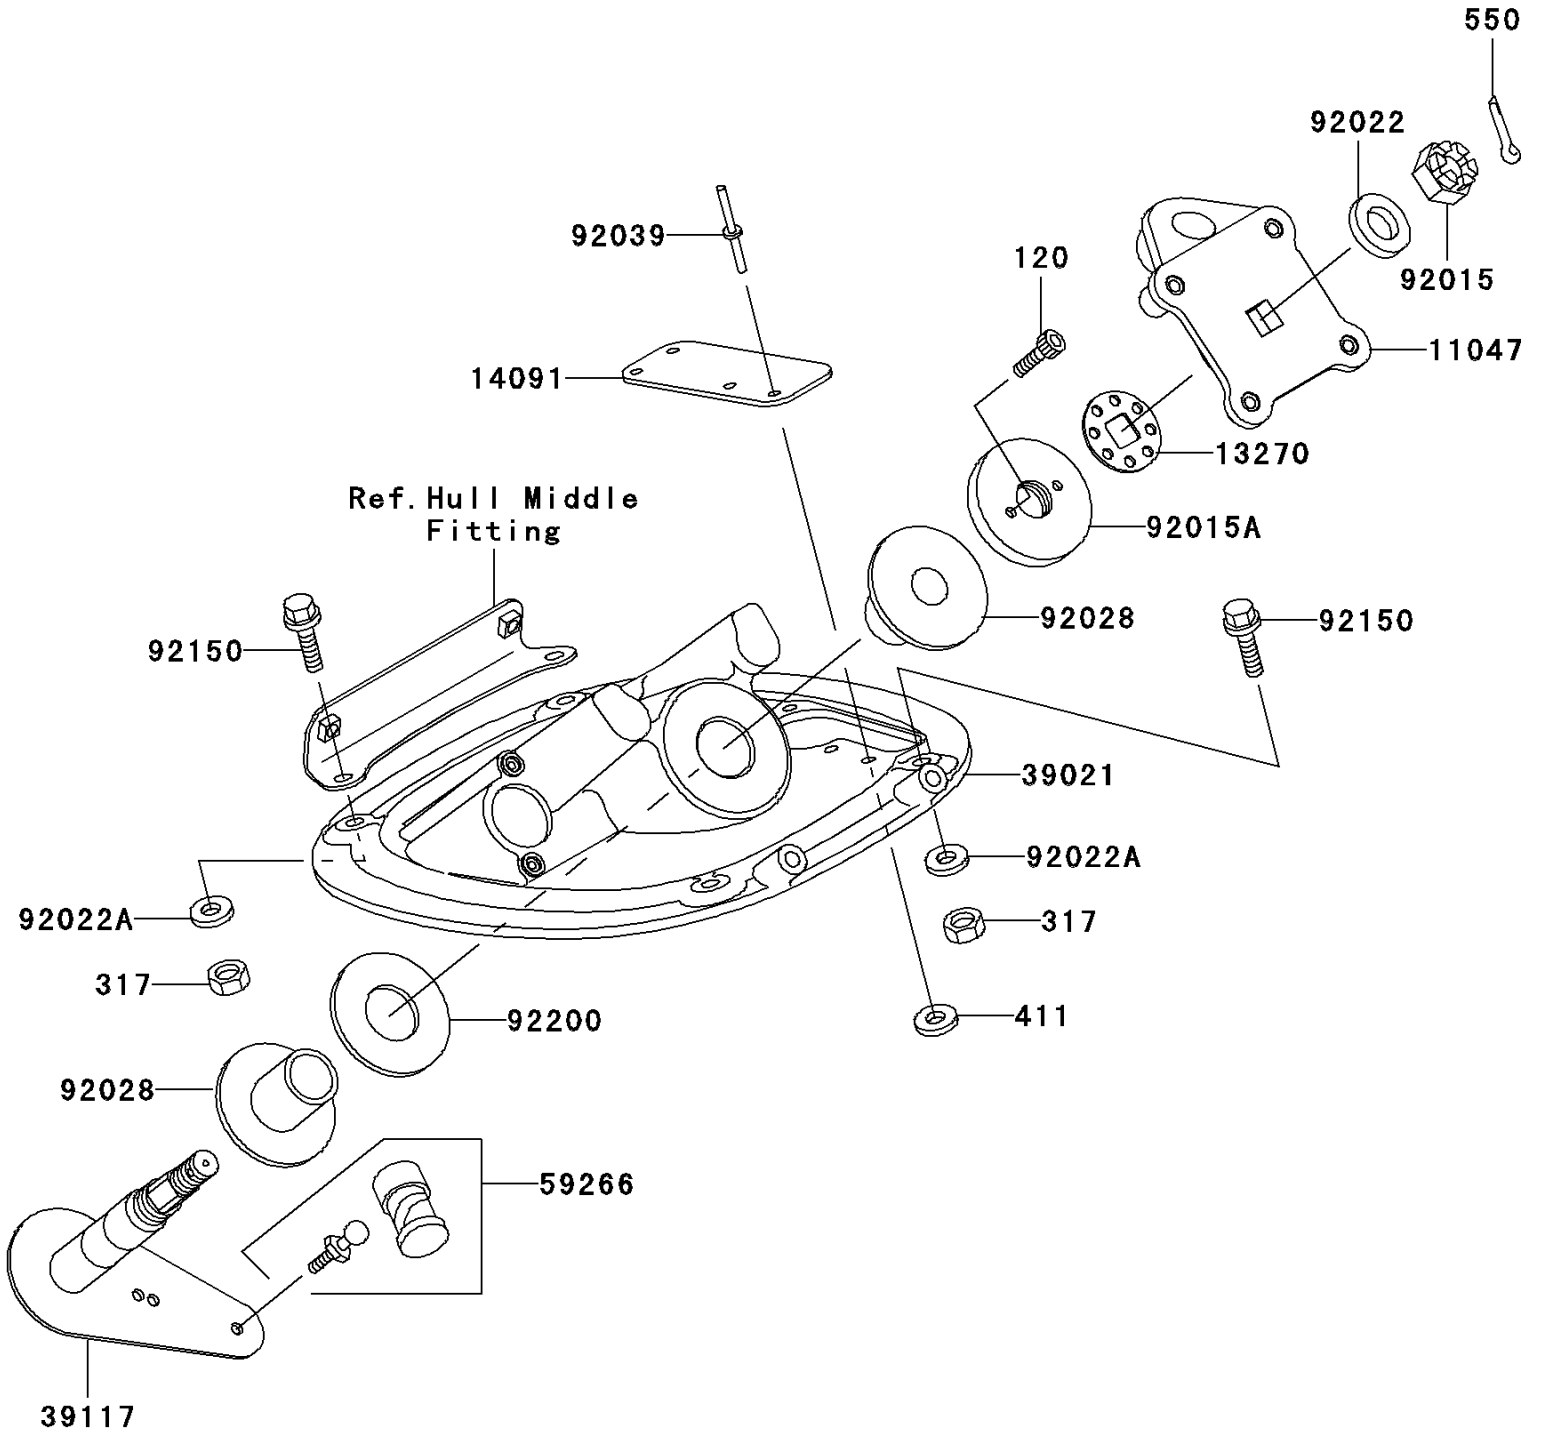

2003 1200 STX-R PARTS DIAGRAM

Handle Pole

F3171

2003 1200 STX-R PARTS LIST

Handle Pole

ITEM NAME	PART NUMBER	QUANTITY
BOLT-SOCKET,5X10 (Ref # 120)	120R0510	1
NUT-HEX-SMALL (Ref # 317)	317R0800	1
WASHER-PLAIN,5MM (Ref # 411)	411S0500	1
PIN-COTTER,3X35 (Ref # 550)	550S3035	1
BRACKET,HANDLE HOLDER (Ref # 11047)	11047-3759	1
PLATE,STEERING NUT (Ref # 13270)	13270-3808	1
COVER,HANDLE POLE BRACKET (Ref # 14091)	14091-3733	1
BRACKET-HANDLE POLE (Ref # 39021)	39021-3712	1
SHAFT-STRG (Ref # 39117)	39117-3713	1
JOINT-BALL (Ref # 59266)	59266-3707	1
NUT,CASTLE,14MM (Ref # 92015)	92015-3805	1
NUT,STEERING,20MM (Ref # 92015A)	92015-3854	1
WASHER,15X34X2.0 (Ref # 92022)	92022-3738	1
WASHER,8.4X23X2.5 (Ref # 92022A)	92022-3744	1
BUSHING,STEERING (Ref # 92028)	92028-3748	1
RIVET,4.8MM (Ref # 92039)	92039-3719	1
BOLT,FLANGED,8X30 (Ref # 92150)	92150-3803	1
WASHER,32.5X70X2 (Ref # 92200)	92200-3718	1